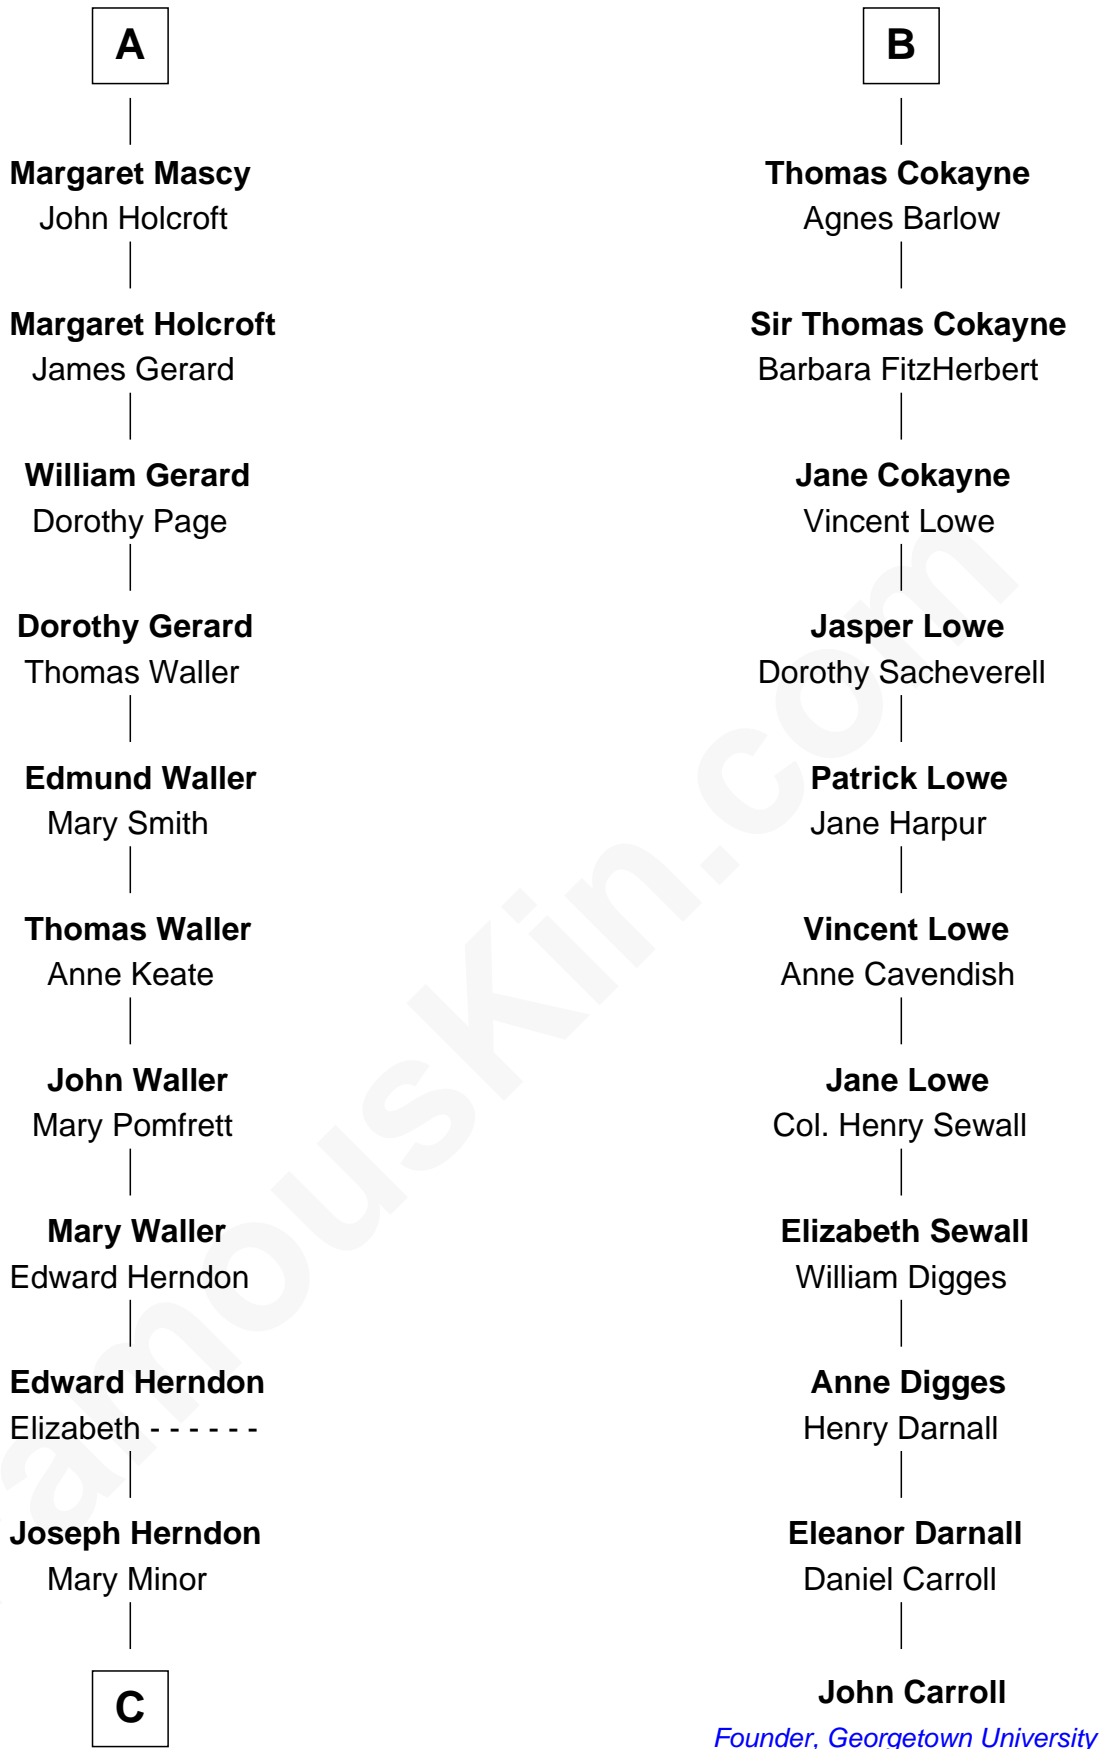

## Relationship Chart of

### Capt. William Lewis Herndon

*Captain of the ill fated S.S. Central America*

17th cousin 1 time removed of

**John Carroll**

*Founder of Georgetown University*

FamousKin.com