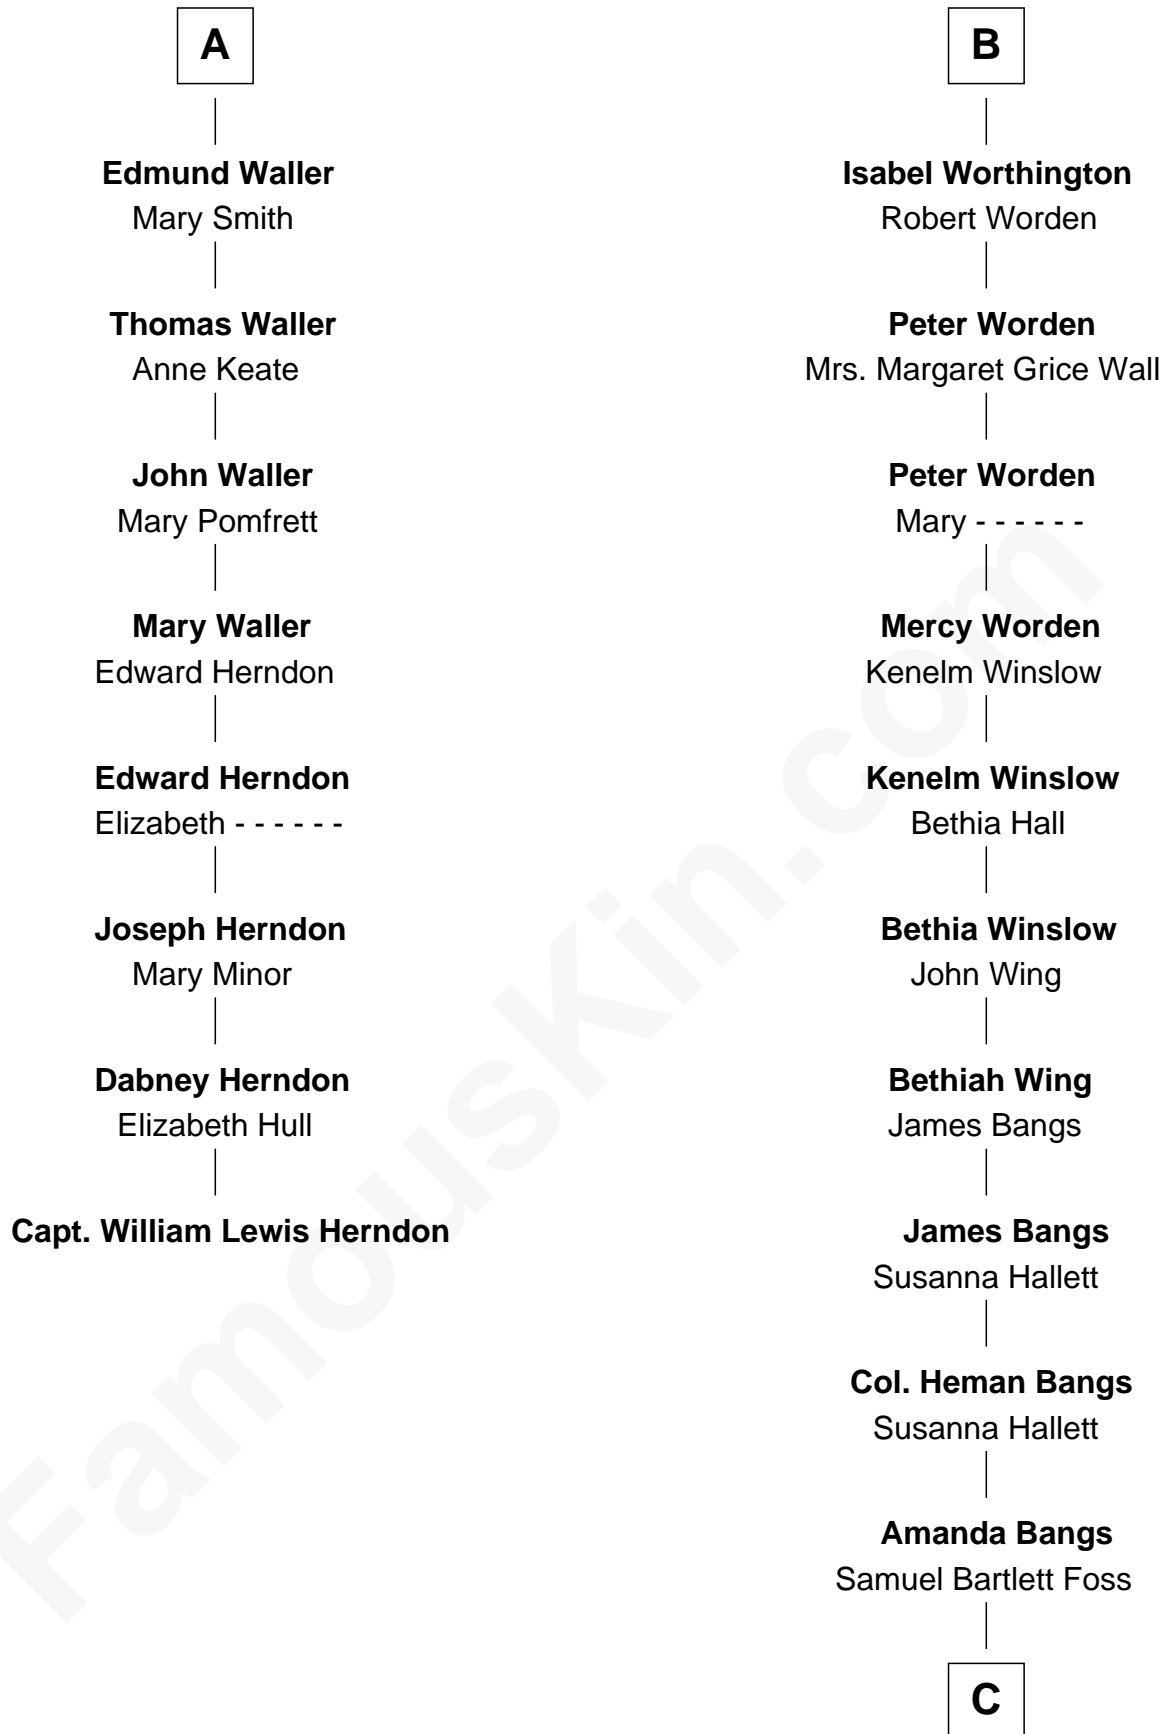

FamousKin.com
Relationship Chart of
Capt. William Lewis Herndon
Captain of the ill fated S.S. Central America

14th cousin 4 times removed of

Eugene Foss
45th Governor of Massachusetts

C

George Edmund Foss

Marcia Cordelia Noble

Eugene Foss

45th Governor of Massachusetts

FamousKin.com