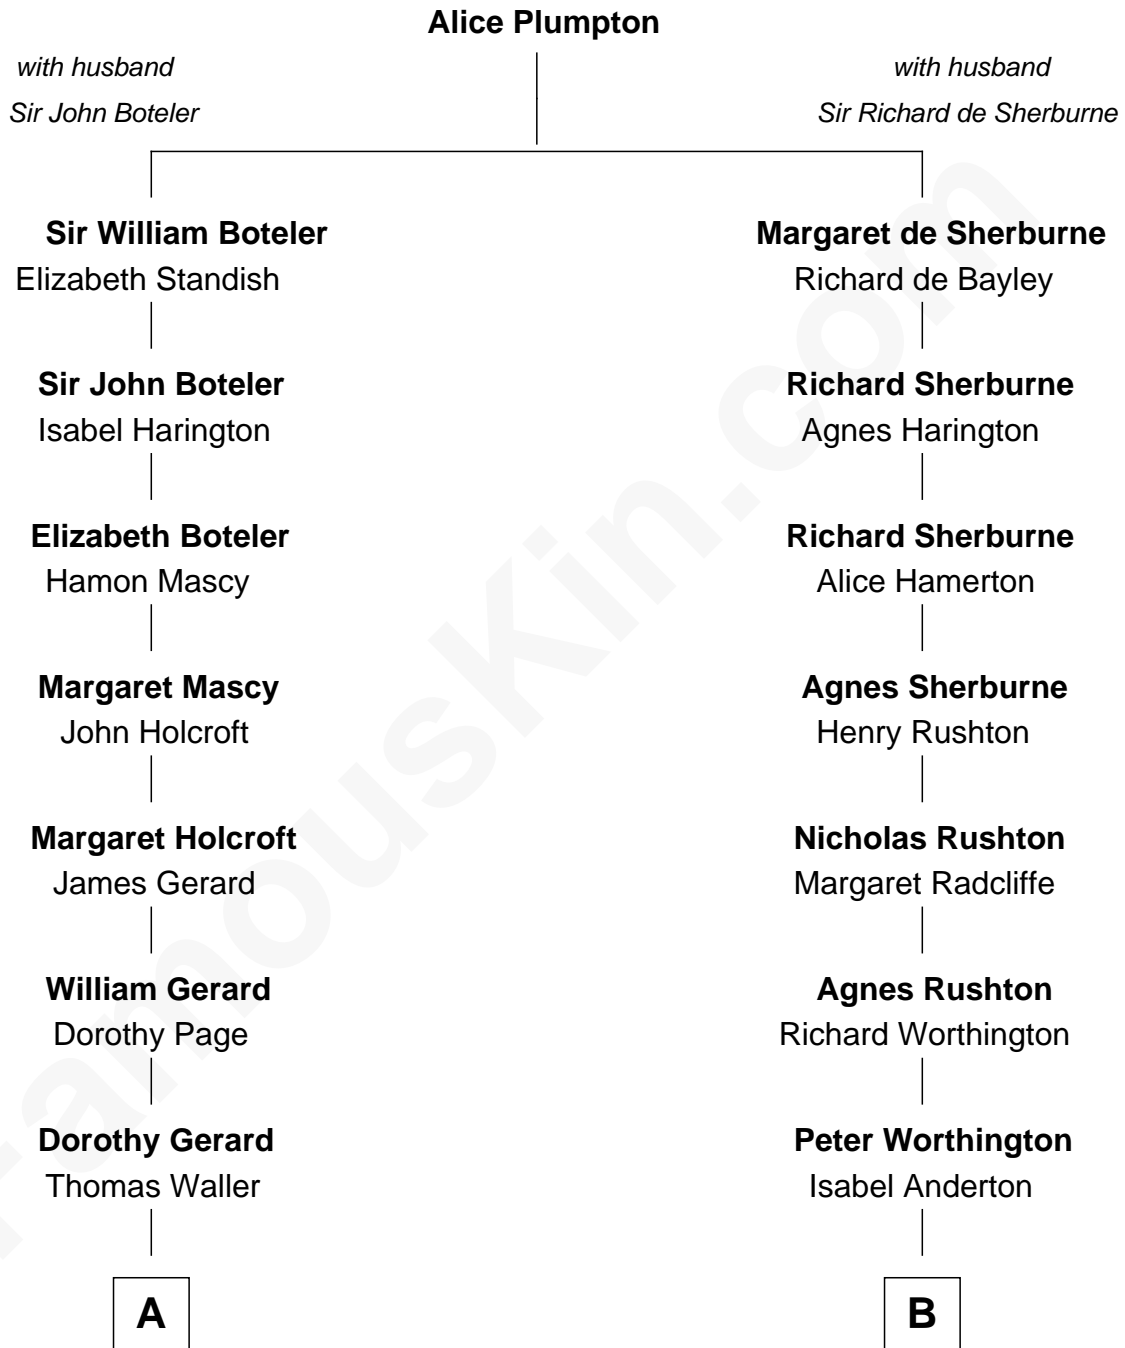

FamousKin.com
Relationship Chart of
Capt. William Lewis Herndon
Captain of the ill fated S.S. Central America

14th cousin 4 times removed of

Eugene Foss
45th Governor of Massachusetts

C

George Edmund Foss

Marcia Cordelia Noble

Eugene Foss

45th Governor of Massachusetts

FamousKin.com