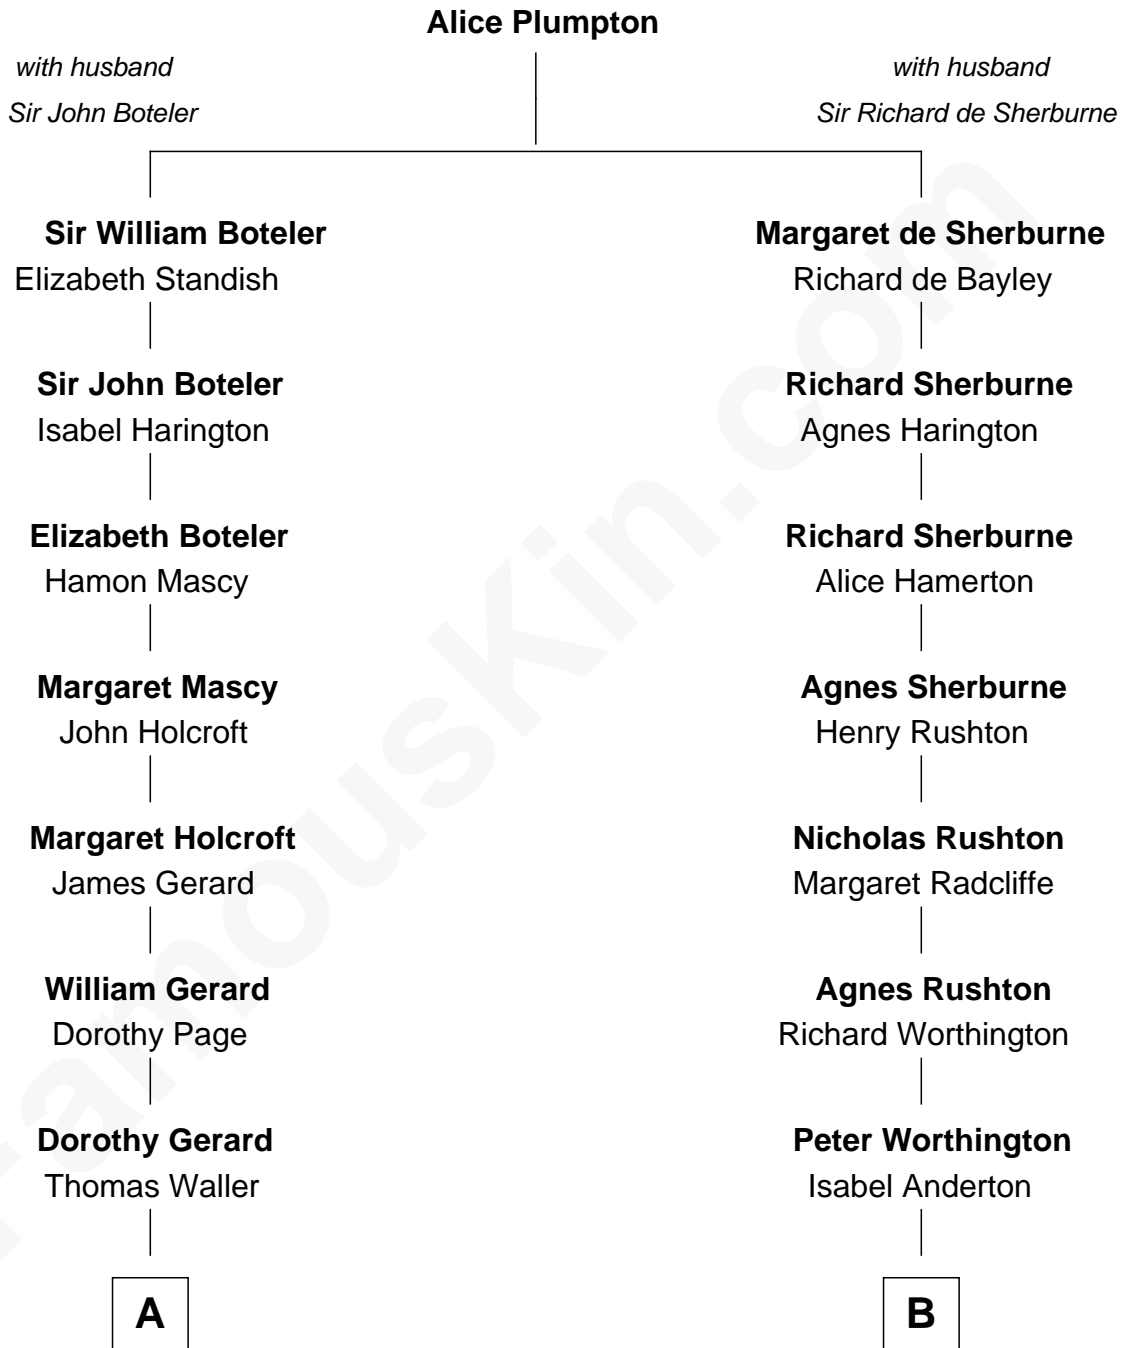

**FamousKin.com**  
**Relationship Chart of**  
**Capt. William Lewis Herndon**  
*Captain of the ill fated S.S. Central America*

**14th cousin 5 times removed of**

**Peter Fonda**  
*TV and Movie Actor*

C

**Eugene Ford Seymour**

Sophie Mildred Bower

**Frances Ford Seymour**

Henry Jaynes Fonda

**Peter Fonda**

*TV and Movie Actor*

FamousKin.com