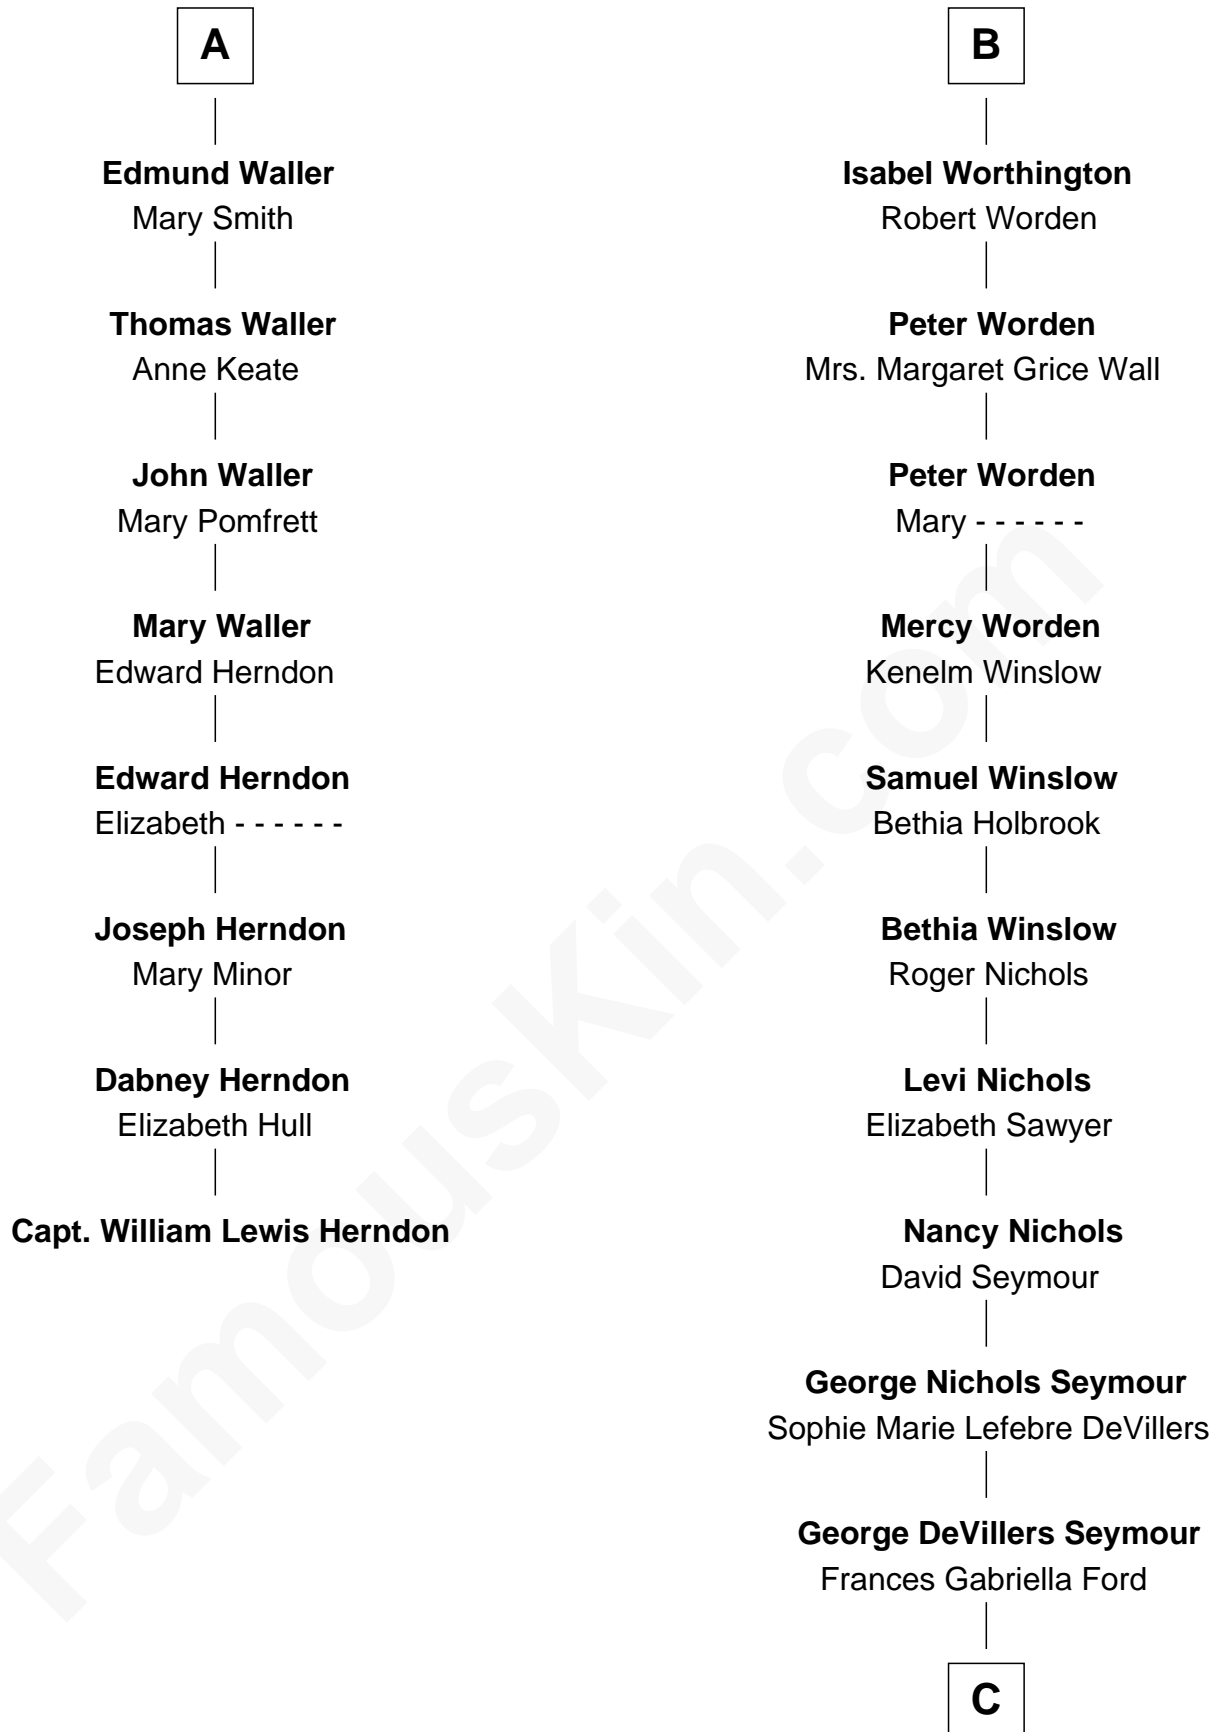

**FamousKin.com**  
**Relationship Chart of**  
**Capt. William Lewis Herndon**  
*Captain of the ill fated S.S. Central America*

**14th cousin 5 times removed of**

**Peter Fonda**  
*TV and Movie Actor*

C

**Eugene Ford Seymour**

Sophie Mildred Bower

**Frances Ford Seymour**

Henry Jaynes Fonda

**Peter Fonda**

*TV and Movie Actor*

FamousKin.com