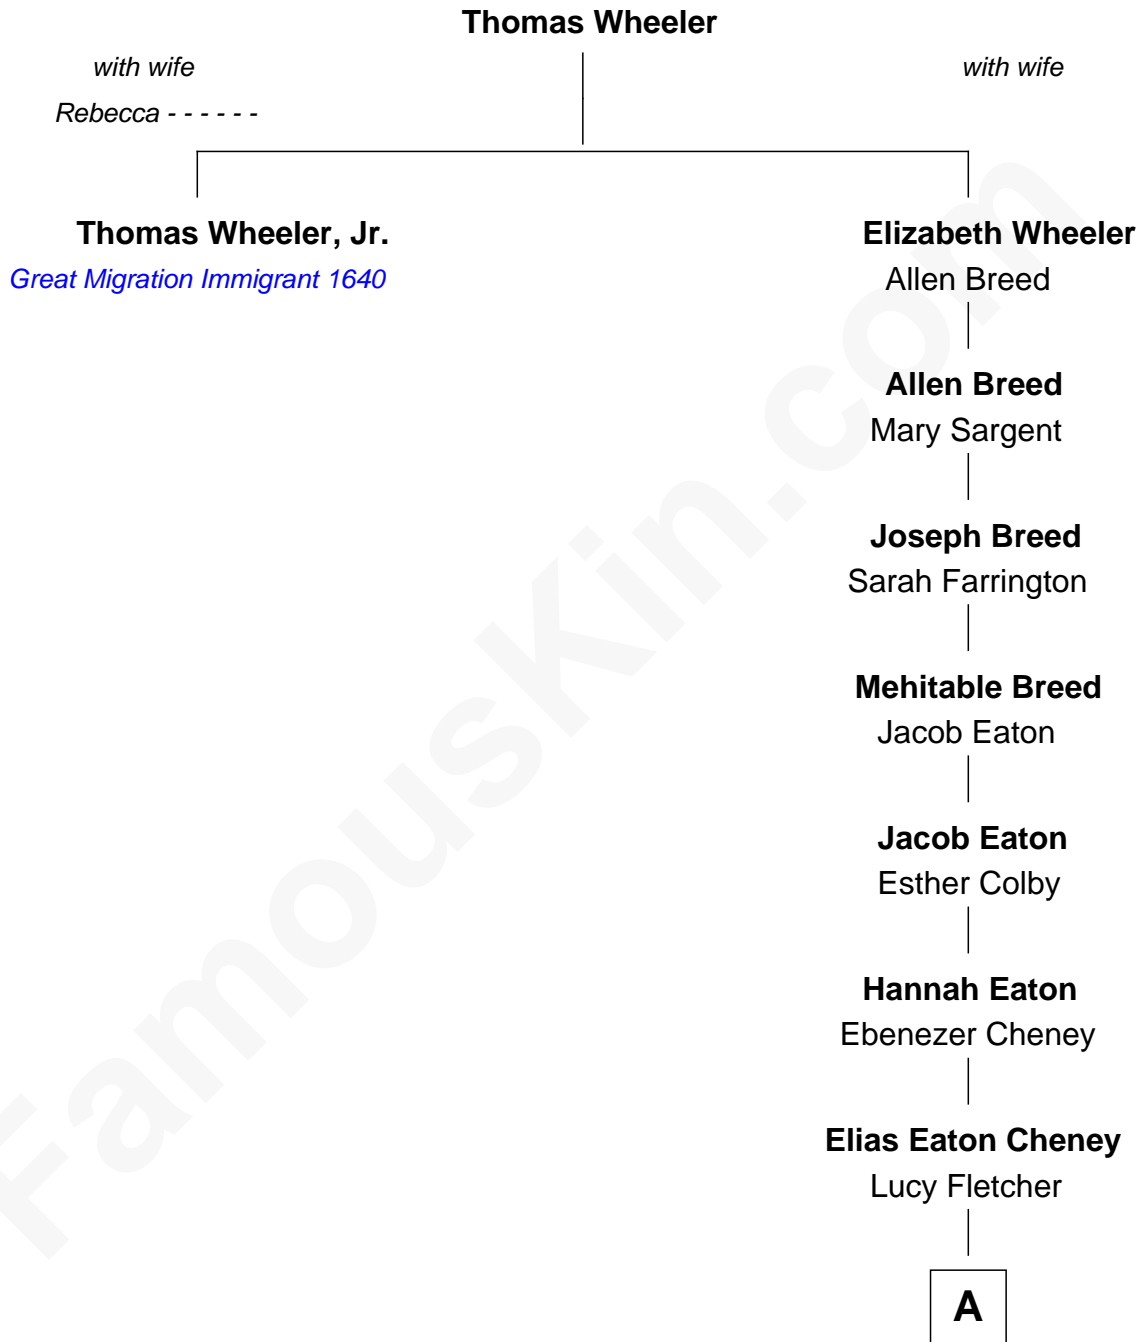

# FamousKin.com Relationship Chart of

**Thomas Wheeler, Jr.**

(c1620 - 1676) *Great Migration Immigrant 1640*

8th great-granduncle of

**Dick Cheney**

*46th U.S. Vice-President*

**A**

Samuel Fletcher Cheney

Ella A. Phillips

Thomas Herbert Cheney

Margaret E. Tyler

Richard Herbert Cheney

Marge Lorraine Dickey

**Dick Cheney**

*46th U.S. Vice-President*

FamousKin.com