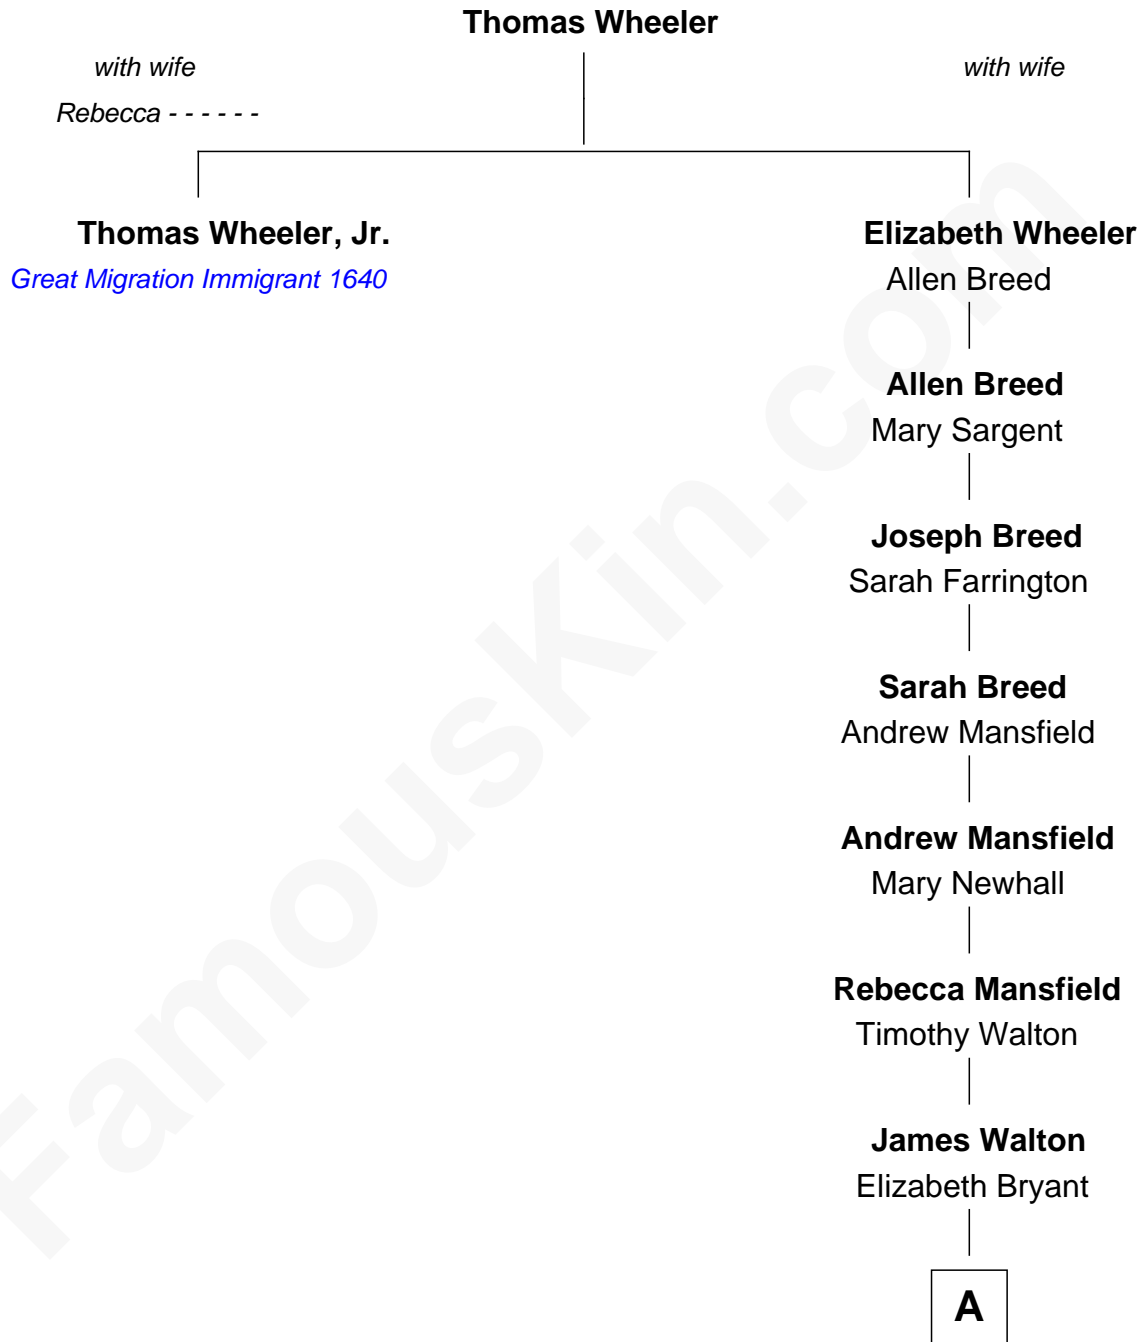

# FamousKin.com Relationship Chart of

**Thomas Wheeler, Jr.**

(c1620 - 1676) *Great Migration Immigrant 1640*

9th great-granduncle of

**A. Bartlett Giamatti**

*Major League Baseball Commissioner*

**A**

**Daniel G. Walton**  
Elizabeth Jeanette Aborn

**Arthur Gould Walton**  
Mary Ellen Bartlett

**Bartlett Walton**  
Helen Buffum Davidson

**Mary Claybaugh Walton**  
Valentine John Giamatti

**A. Bartlett Giamatti**  
*Major League Baseball Commissioner*

FamousKin.com