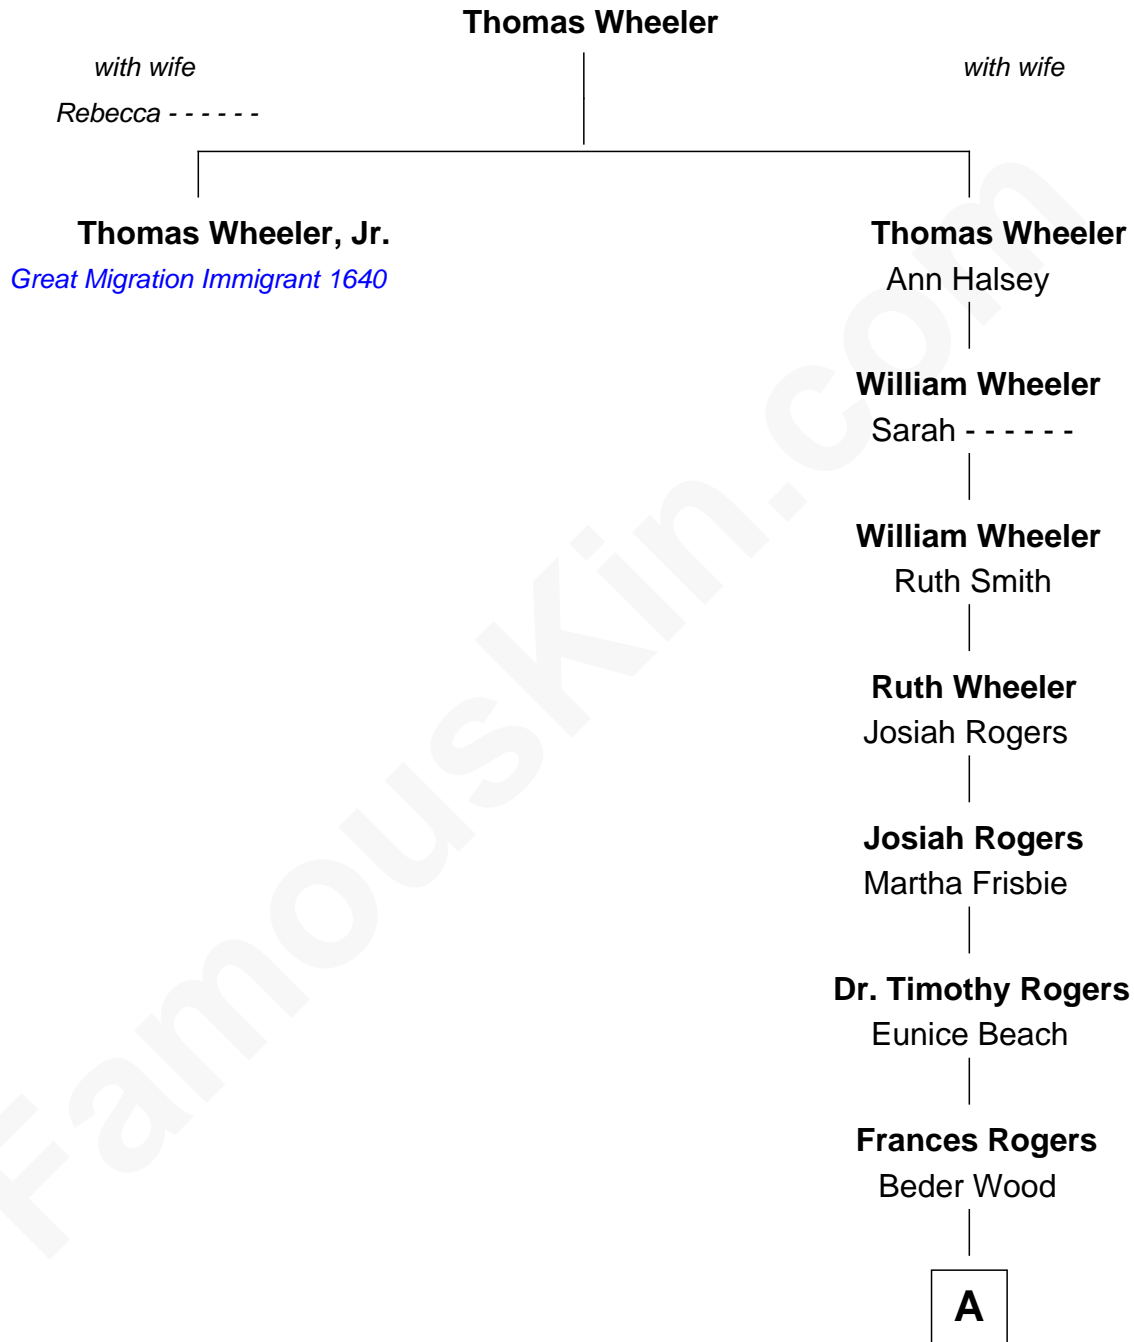

# FamousKin.com Relationship Chart of

**Thomas Wheeler, Jr.**

(c1620 - 1676) *Great Migration Immigrant 1640*

10th great-granduncle of

**Fergie**

*Singer, Songwriter and Actress*

**A**

|  
**Wellington Wood**

Ellen Bradford

|  
**Margaret Wood**

William Charles Sheppard

|  
**Harold Benjamin Sheppard**

Edna MacDonald

|  
**Patricia Sheppard**

Harold Lee Ferguson

|  
**John Patrick Ferguson**

Therese Ann Gore

|  
**Fergie**

*Singer, Songwriter and Actress*