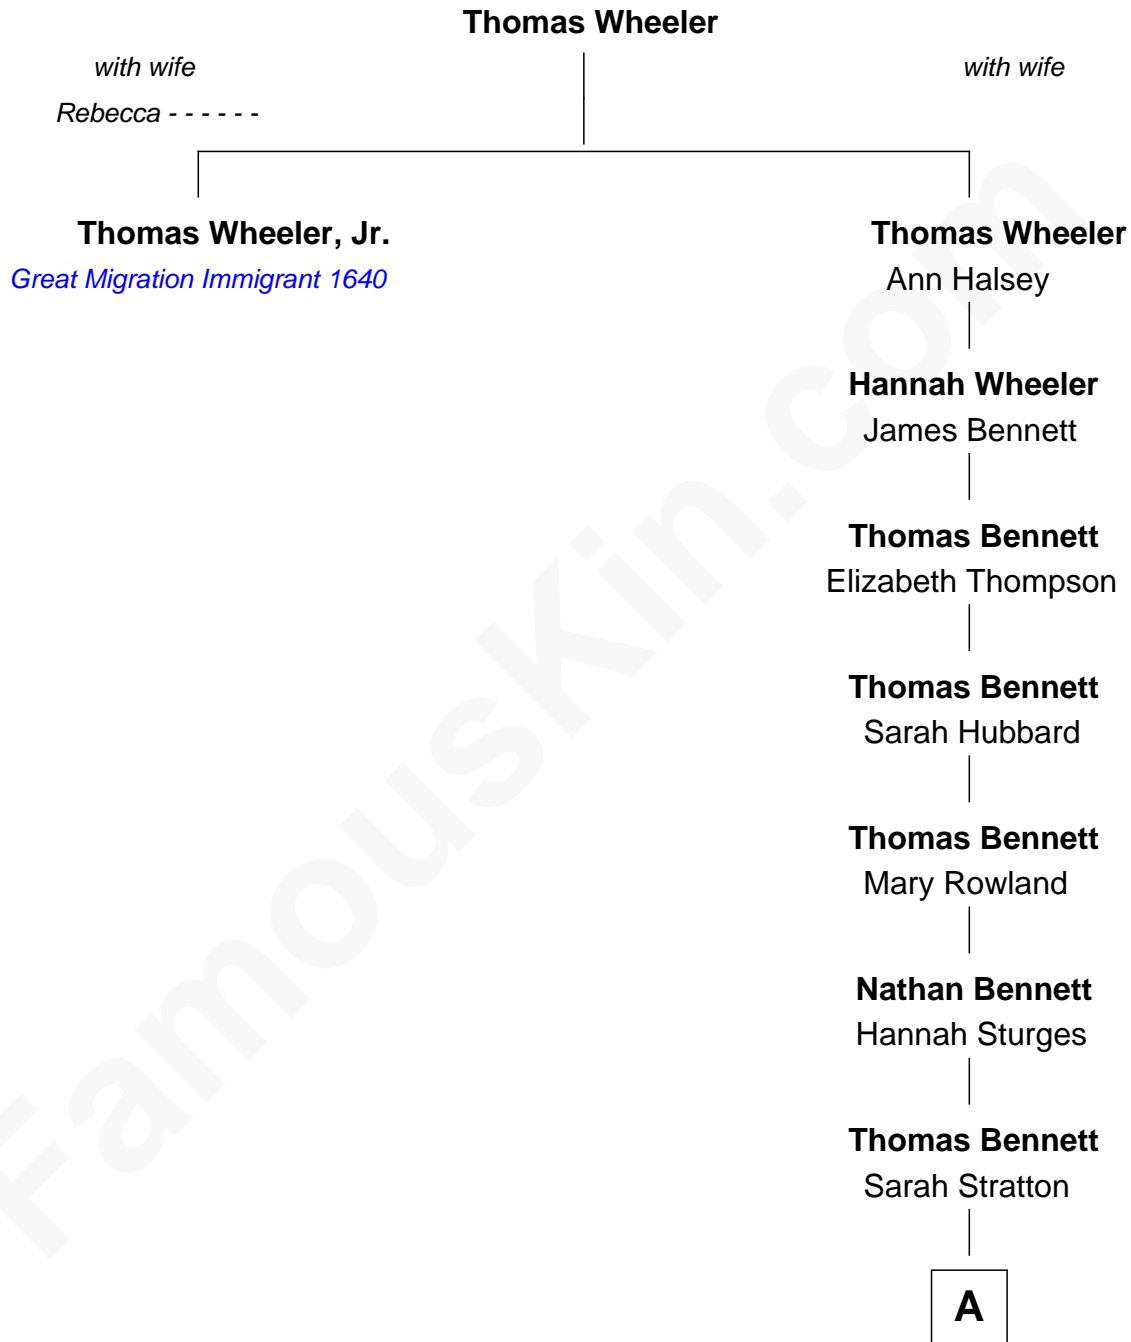

FamousKin.com Relationship Chart of

Thomas Wheeler, Jr.

(c1620 - 1676) *Great Migration Immigrant 1640*

11th great-granduncle of

Sydney Biddle Barrows

Mayflower Madam

A

Abigail Bennett

Harry Ackley

Lorenzo Ackley

Emma Arabella Bosworth

Helen Eva Ackley

William Gildersleeve Parke

Elizabeth Parke

Percy Ballantine

John Boyd Ballantine

Anne L. Crawford

Jeannette Ballantine

Donald Byers Barrows

Sydney Biddle Barrows

Mayflower Madam