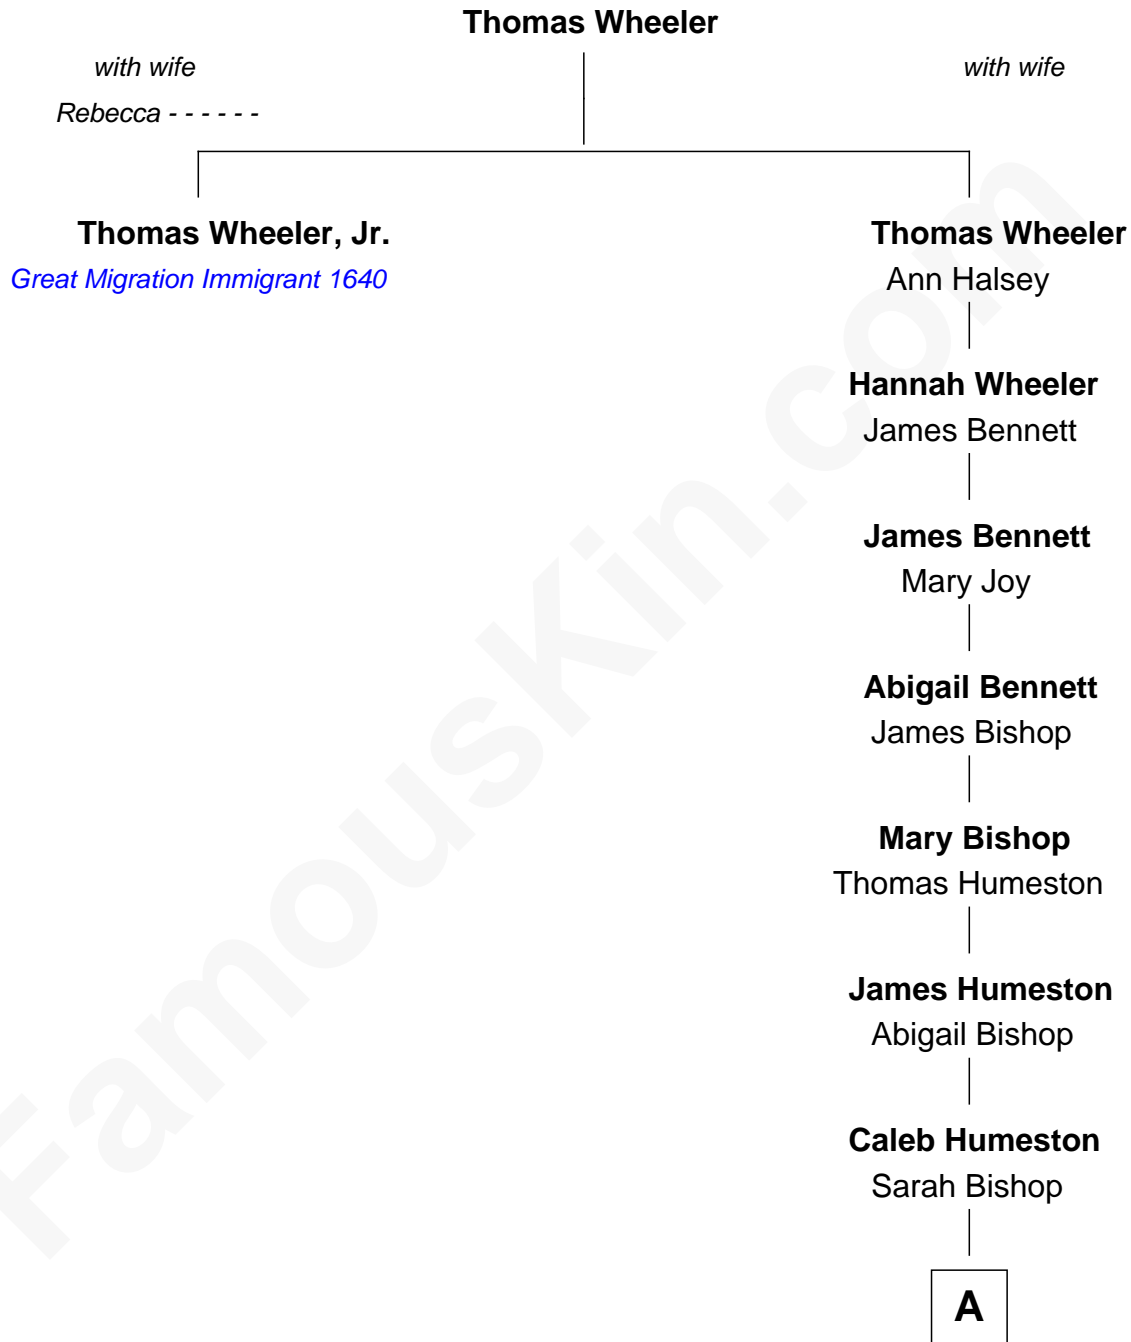

FamousKin.com Relationship Chart of

Thomas Wheeler, Jr.
(c1620 - 1676) *Great Migration Immigrant 1640*

10th great-granduncle of

Harry Chapin
Singer and Songwriter

A

Lovina Humeston

Stephen Chapin

Humeston Chapin

Sarah Hunt Wing

James Ayrault Chapin

Delia Stout Ryder

James Ormsbee Chapin

Abigail Beal Forbes

James Forbes Chapin

Jeanne Elspeth Burke

Harry Chapin