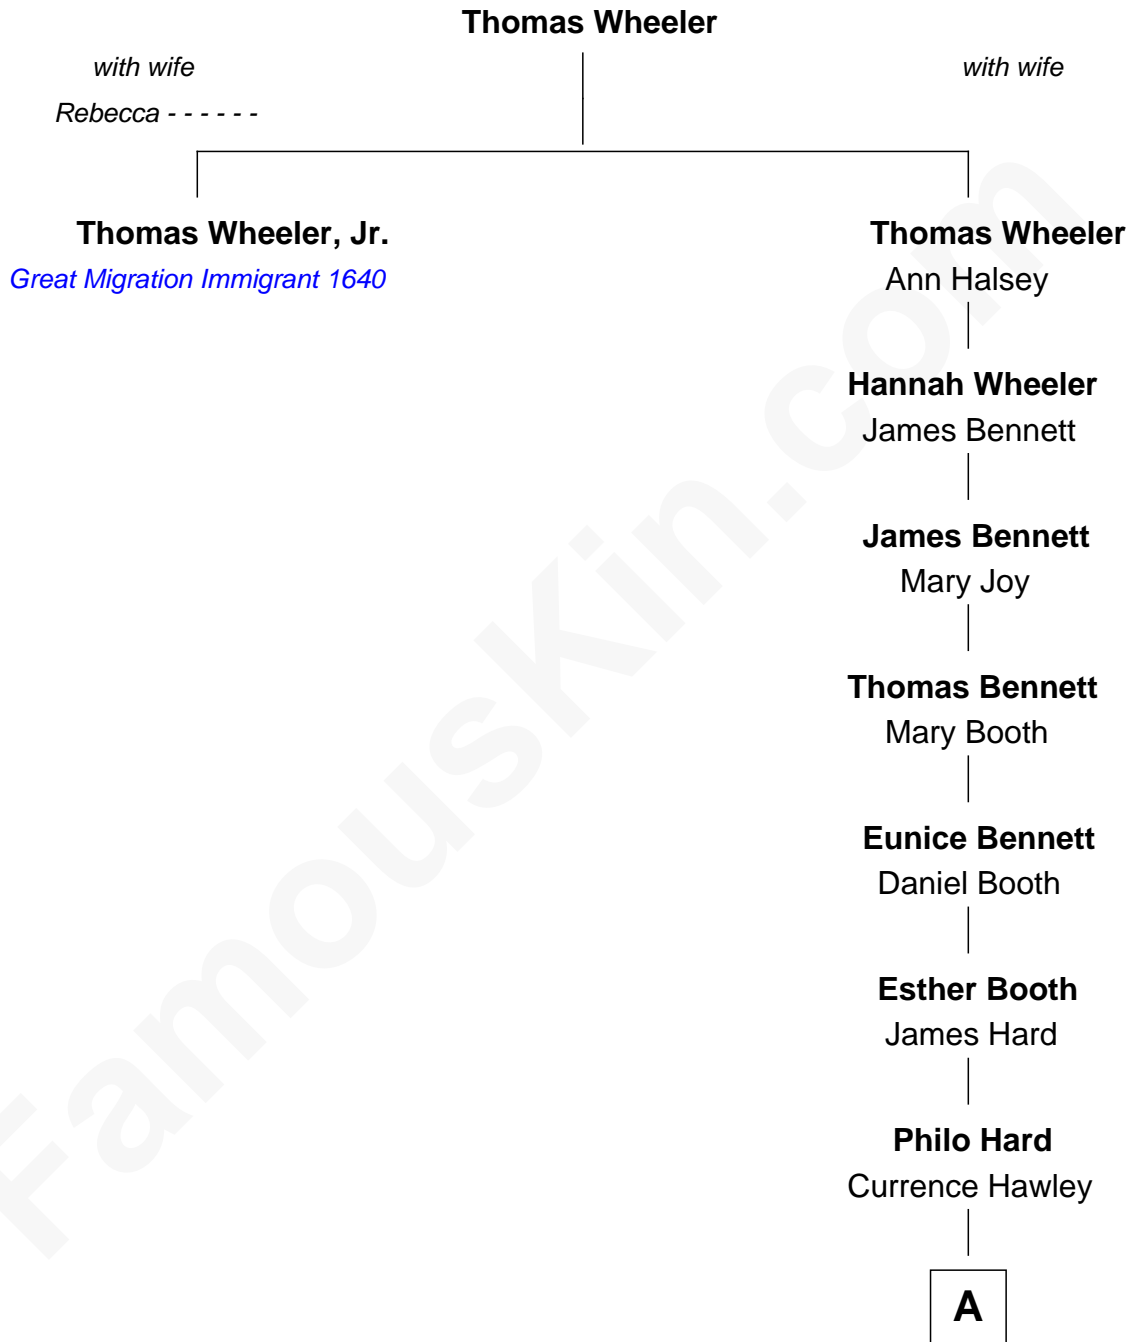

FamousKin.com Relationship Chart of

Thomas Wheeler, Jr.

(c1620 - 1676) *Great Migration Immigrant 1640*

8th great-granduncle of

Dr. Hawley H. Crippen

Murderer in Erik Larson's "Thunderstruck"

A

—
Esther Hard
Bradley Crippen

—
Philo H. Crippen
Sophia Smith

—
Myron Augustus Crippen
Ardesee Skinner

—
Dr. Hawley H. Crippen
"Thunderstruck" Murderer

FamousKin.com