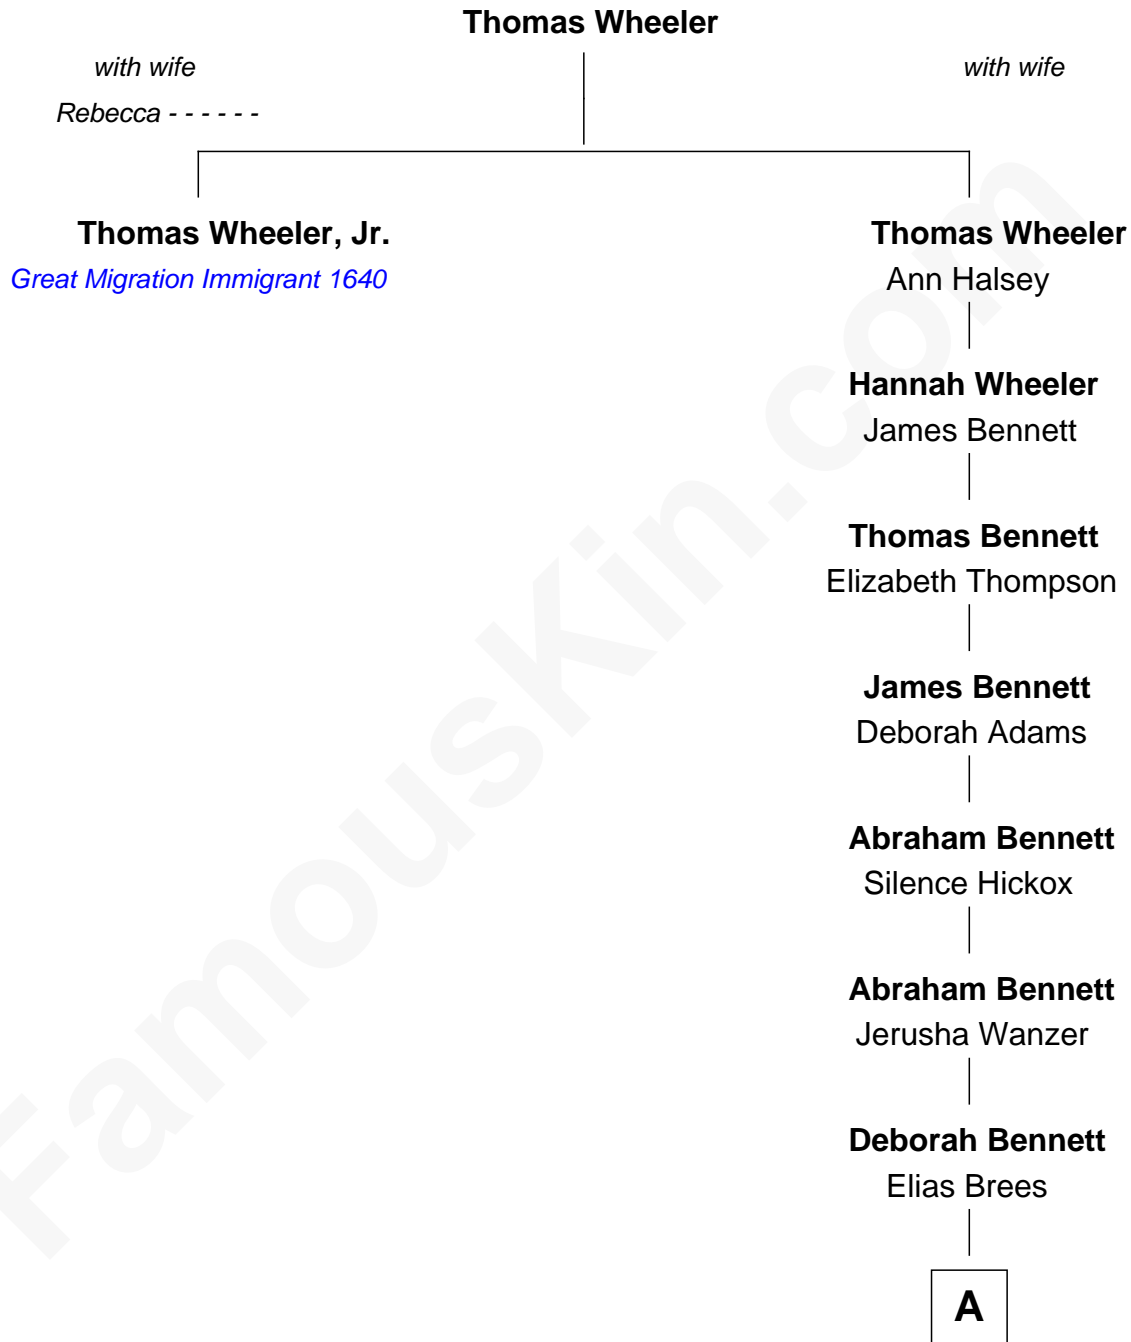

FamousKin.com Relationship Chart of

Thomas Wheeler, Jr.

(c1620 - 1676) *Great Migration Immigrant 1640*

10th great-granduncle of

Drew Brees

NFL Quarterback

A

|
Solomon Moore Brees

Kezia L. Carpenter

|
Abram Bennett Brees

Harriet Wilson

|
Perry Samuel Brees

Maude May Doyle

|
Eugene Wilson Brees

Betty Jo Johnston

|
Eugene Wilson Brees