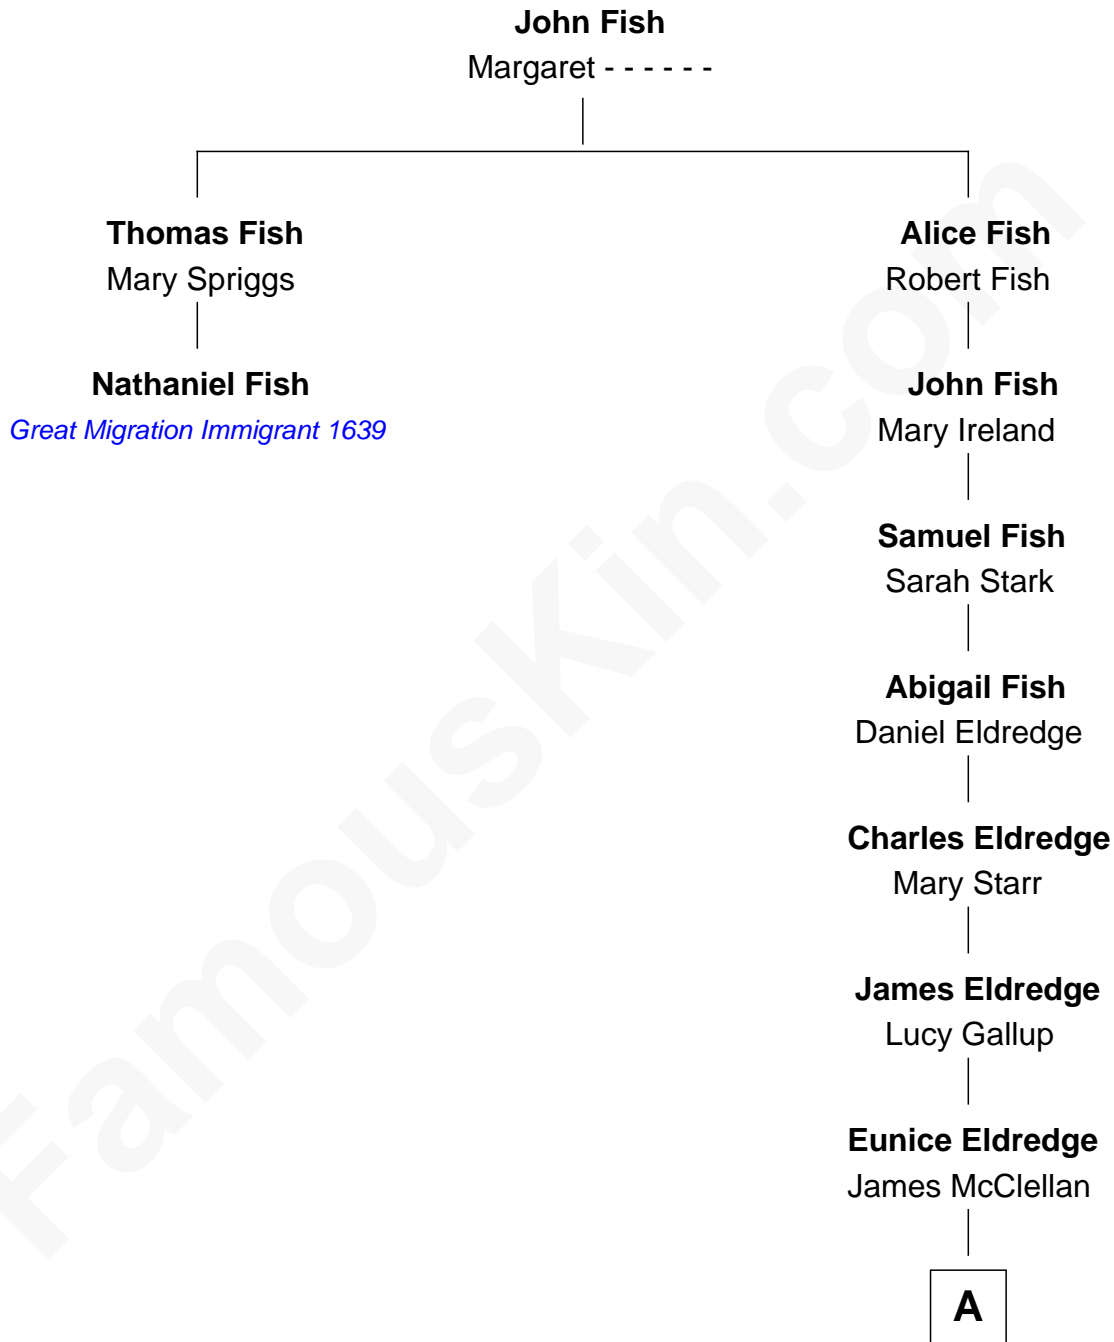

FamousKin.com Relationship Chart of Nathaniel Fish

(c1618 - c1693) Great Migration Immigrant 1639

1st cousin 7 times removed of

General George B. McClellan
Union Army - U.S. Civil War

A

Dr. George McClellan
Elizabeth Sophia Brinton

General George B. McClellan
Union Army - U.S. Civil War

FamousKin.com