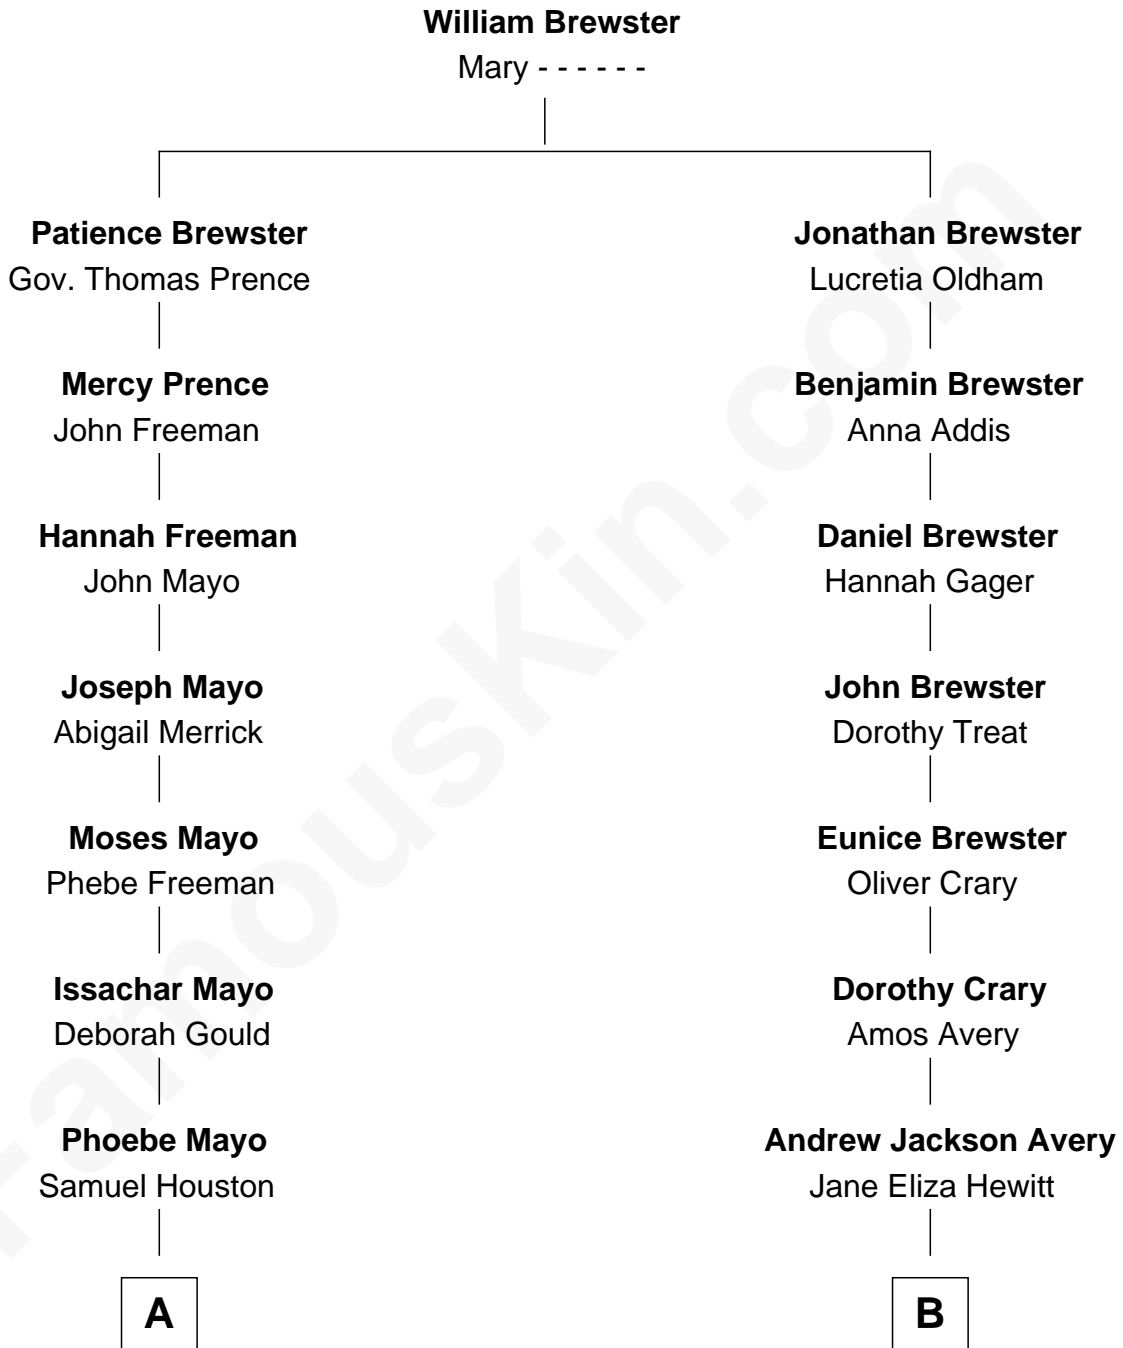

FamousKin.com

Relationship Chart of

Orrin Hatch

U.S. Senator from Utah

8th cousin 3 times removed of

Ray Stanton Avery

Founder, Avery Dennison Corp.

FamousKin.com