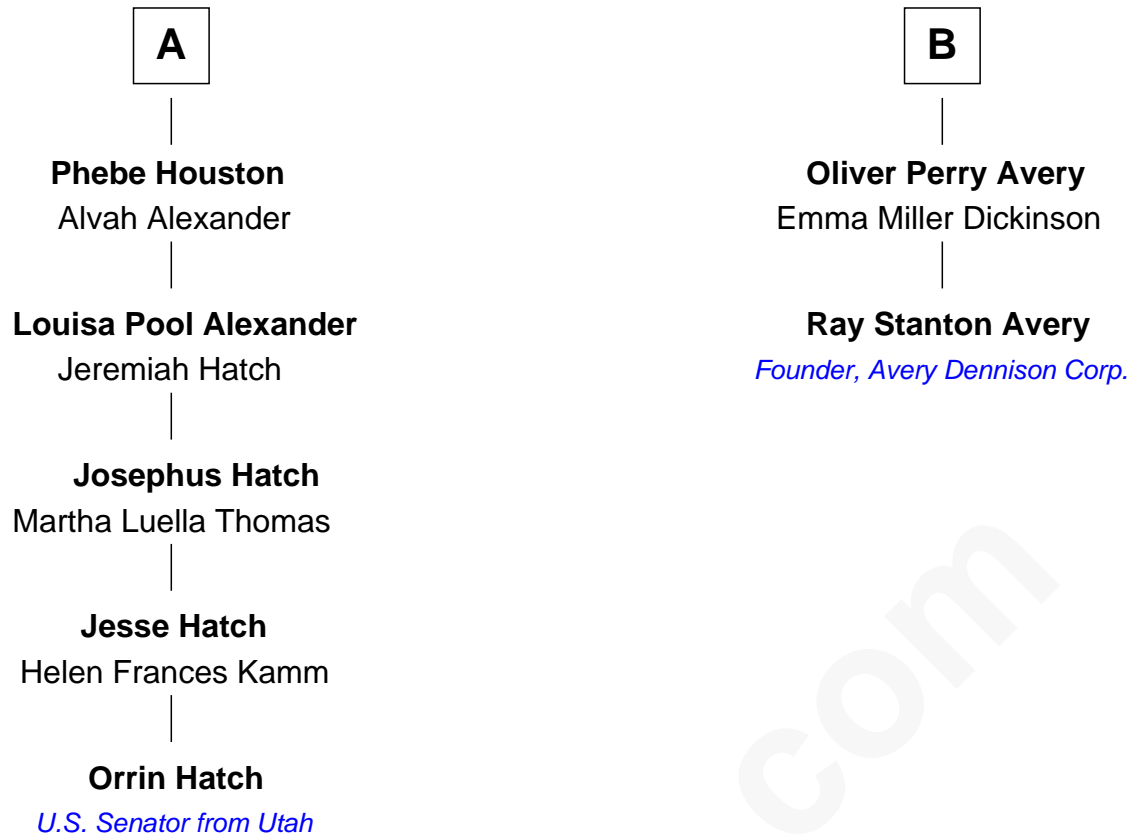

FamousKin.com

Relationship Chart of

Orrin Hatch

U.S. Senator from Utah

8th cousin 3 times removed of

Ray Stanton Avery

Founder, Avery Dennison Corp.

FamousKin.com