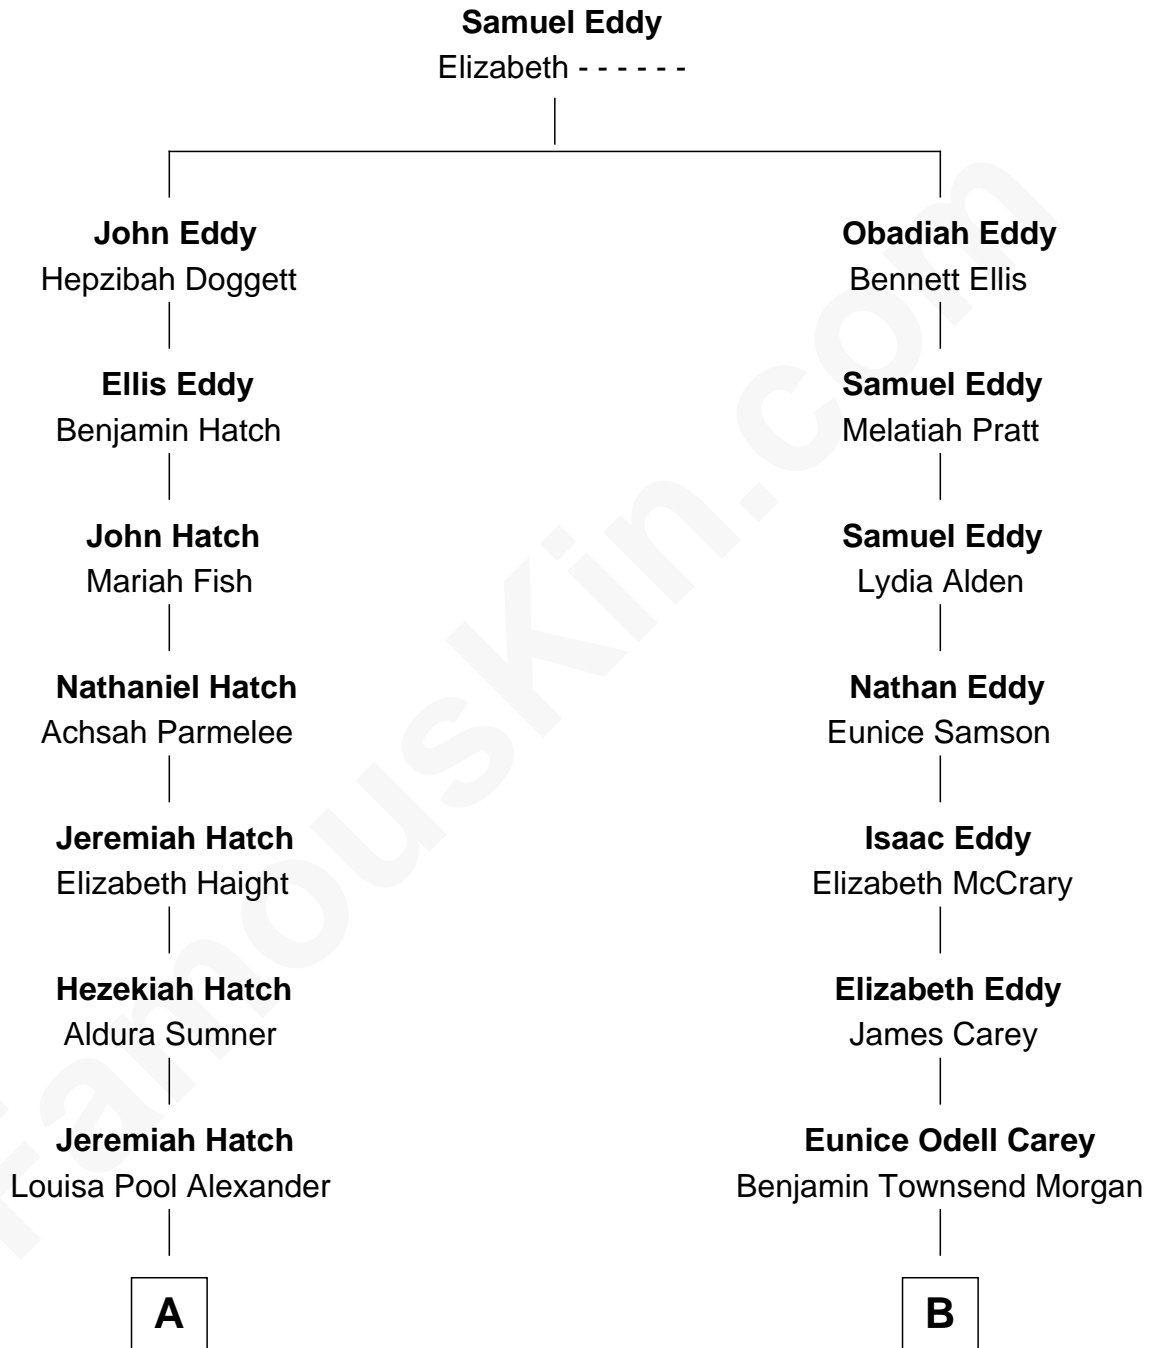

FamousKin.com Relationship Chart of

Orrin Hatch

U.S. Senator from Utah

9th cousin 2 times removed of

Ali Wentworth

TV Actress and Comedienne

A

Josephus Hatch
Martha Luella Thomas

Jesse Hatch
Helen Frances Kamm

Orrin Hatch
U.S. Senator from Utah

B

Fred William Morgan
Mary Allen Wright

Agnes Josephine Morgan
Charles Arthur Tilt

Mary Agnes Tilt
Frederic Clay Bartlett

Eric Bartlett Wentworth
Mable Bryant Hobart