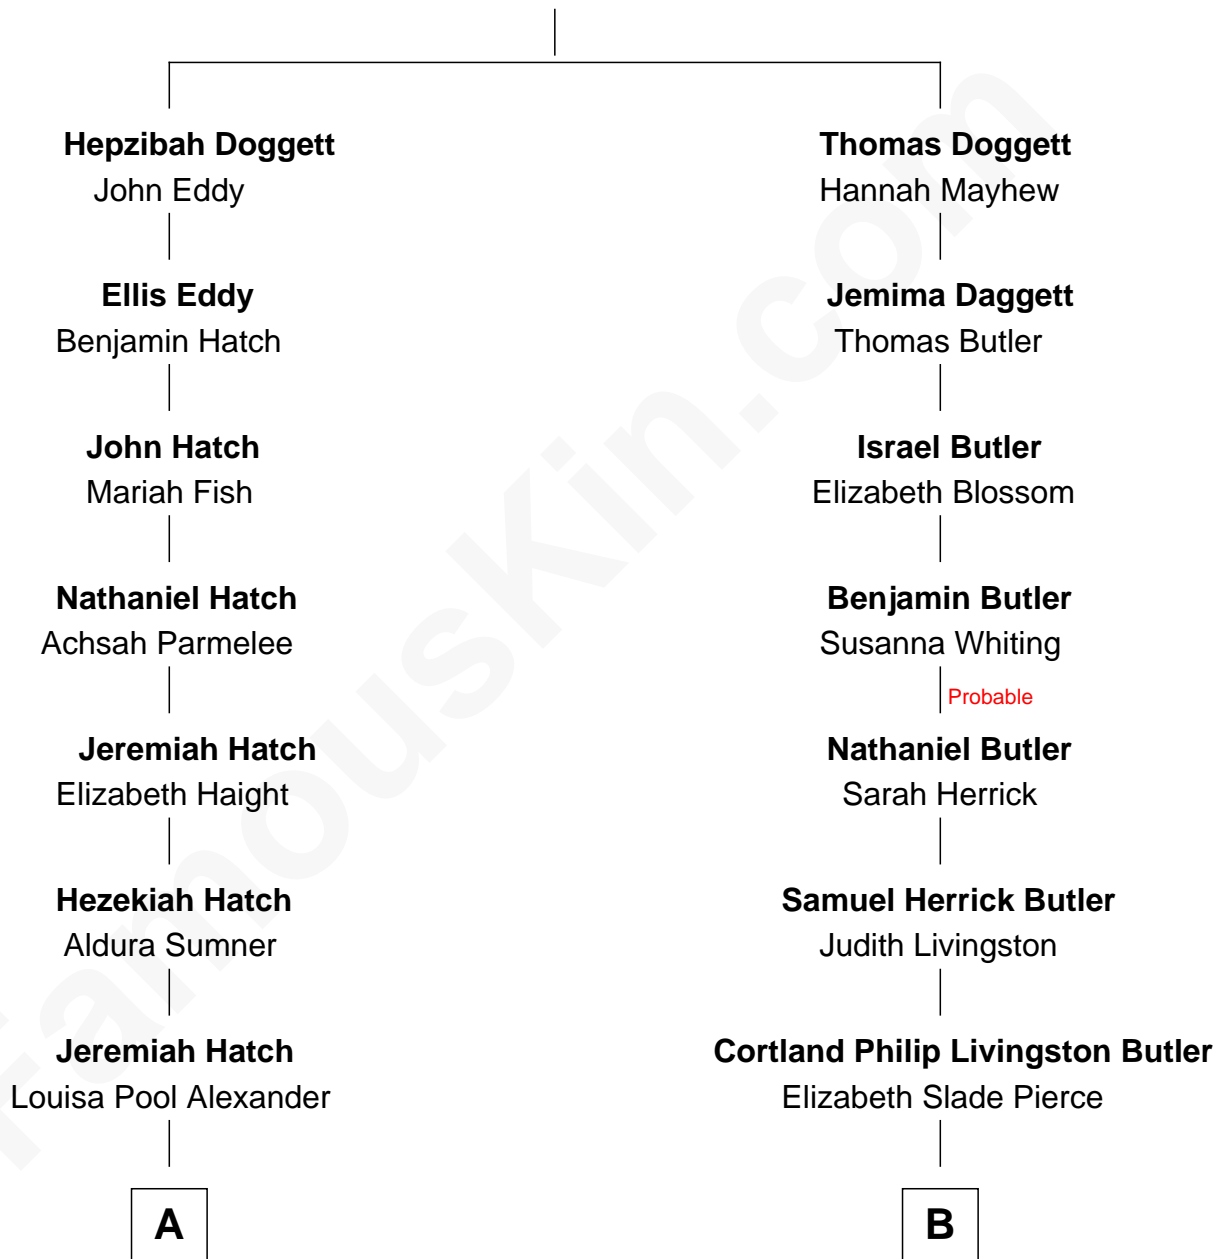

FamousKin.com Relationship Chart of

Orrin Hatch

U.S. Senator from Utah

9th cousin 1 time removed of

George H. W. Bush

41st U.S. President

John Doggett

A

Josephus Hatch
Martha Luella Thomas

Jesse Hatch
Helen Frances Kamm

Orrin Hatch
U.S. Senator from Utah

B

Mary Elizabeth Butler
Robert Emmet Sheldon

Flora Sheldon
Samuel Prescott Bush

Prescott Sheldon Bush
Dorothy Wear Walker

George H. W. Bush
41st U.S. President

FamousKin.com