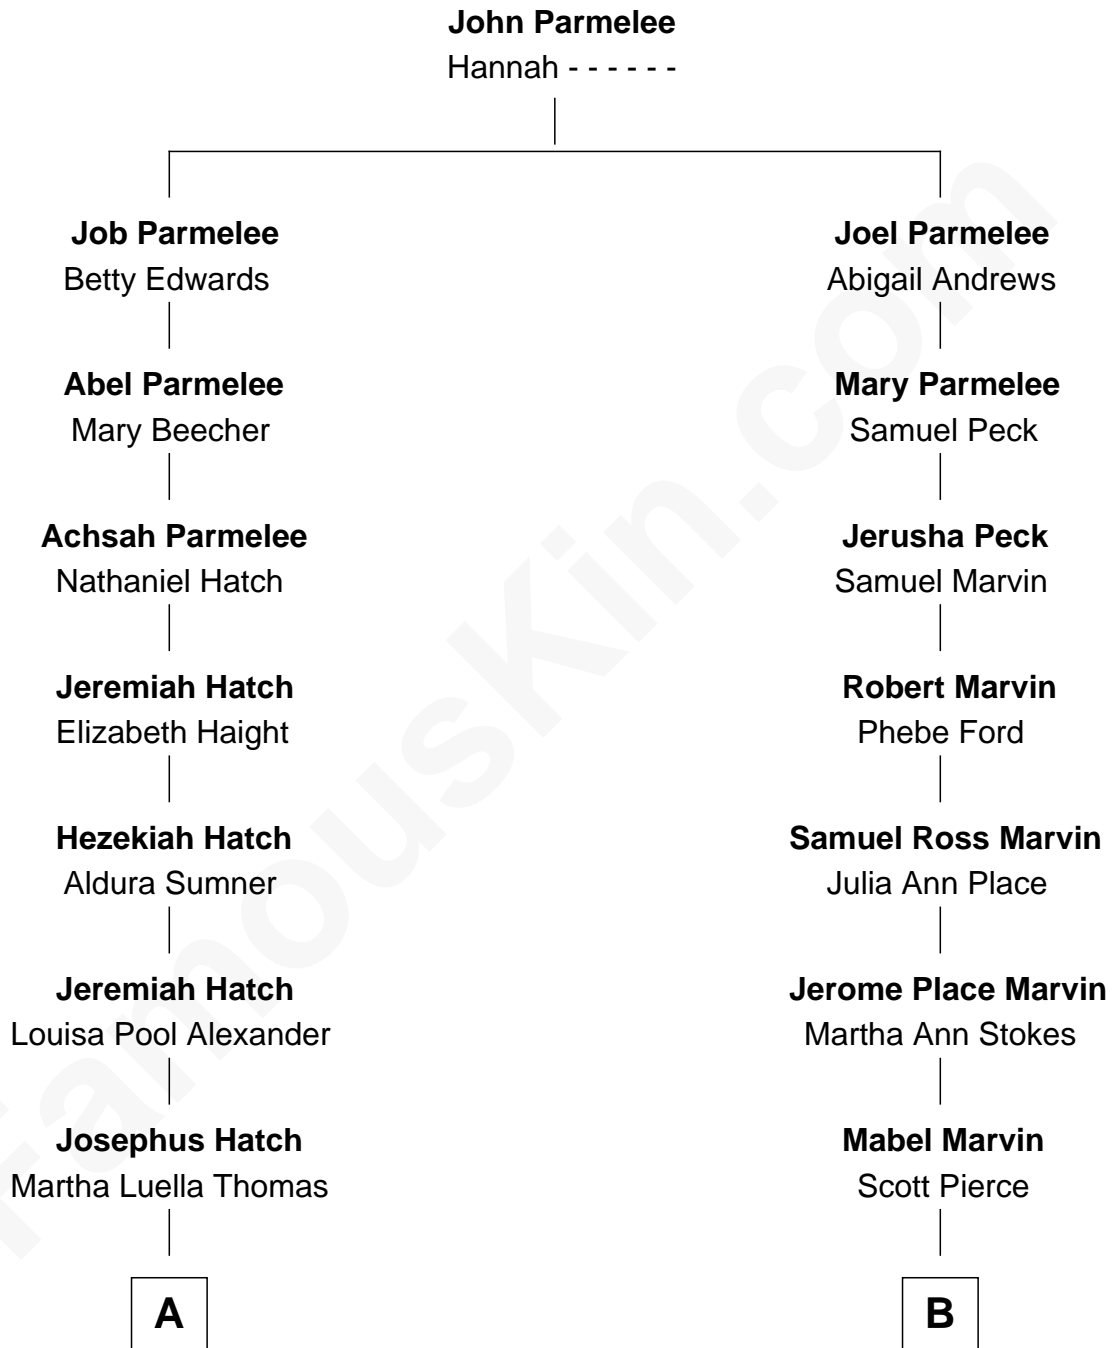

# FamousKin.com Relationship Chart of

**Orrin Hatch**

*U.S. Senator from Utah*

8th cousin of

**Barbara (Pierce) Bush**

*First Lady of President George H.W. Bush*

**A**

**Jesse Hatch**  
Helen Frances Kamm

**Orrin Hatch**  
*U.S. Senator from Utah*

**B**

**Marvin Pierce**  
Pauline Robinson

**Barbara (Pierce) Bush**  
*First Lady of George H.W. Bush*

FamousKin.com