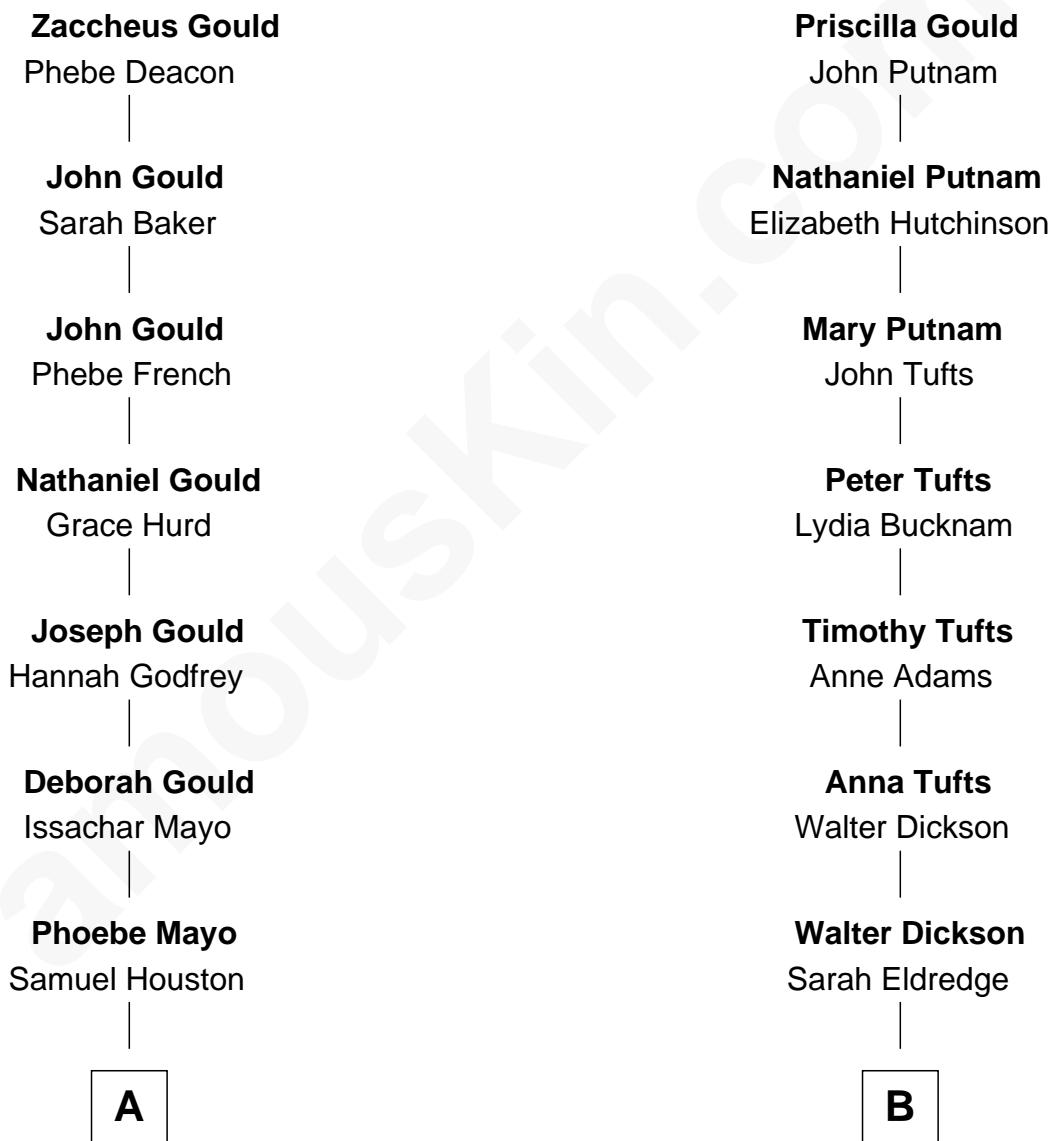

FamousKin.com Relationship Chart of

Orrin Hatch

U.S. Senator from Utah

9th cousin 2 times removed of

John Steinbeck

Author of The Grapes of Wrath

Richard Gould

A

Phebe Houston
Alvah Alexander

Louisa Pool Alexander
Jeremiah Hatch

Josephus Hatch
Martha Luella Thomas

Jesse Hatch
Helen Frances Kamm

Orrin Hatch
U.S. Senator from Utah

B

Almira Ann Dickson
Johann Adolf Großsteinbeck