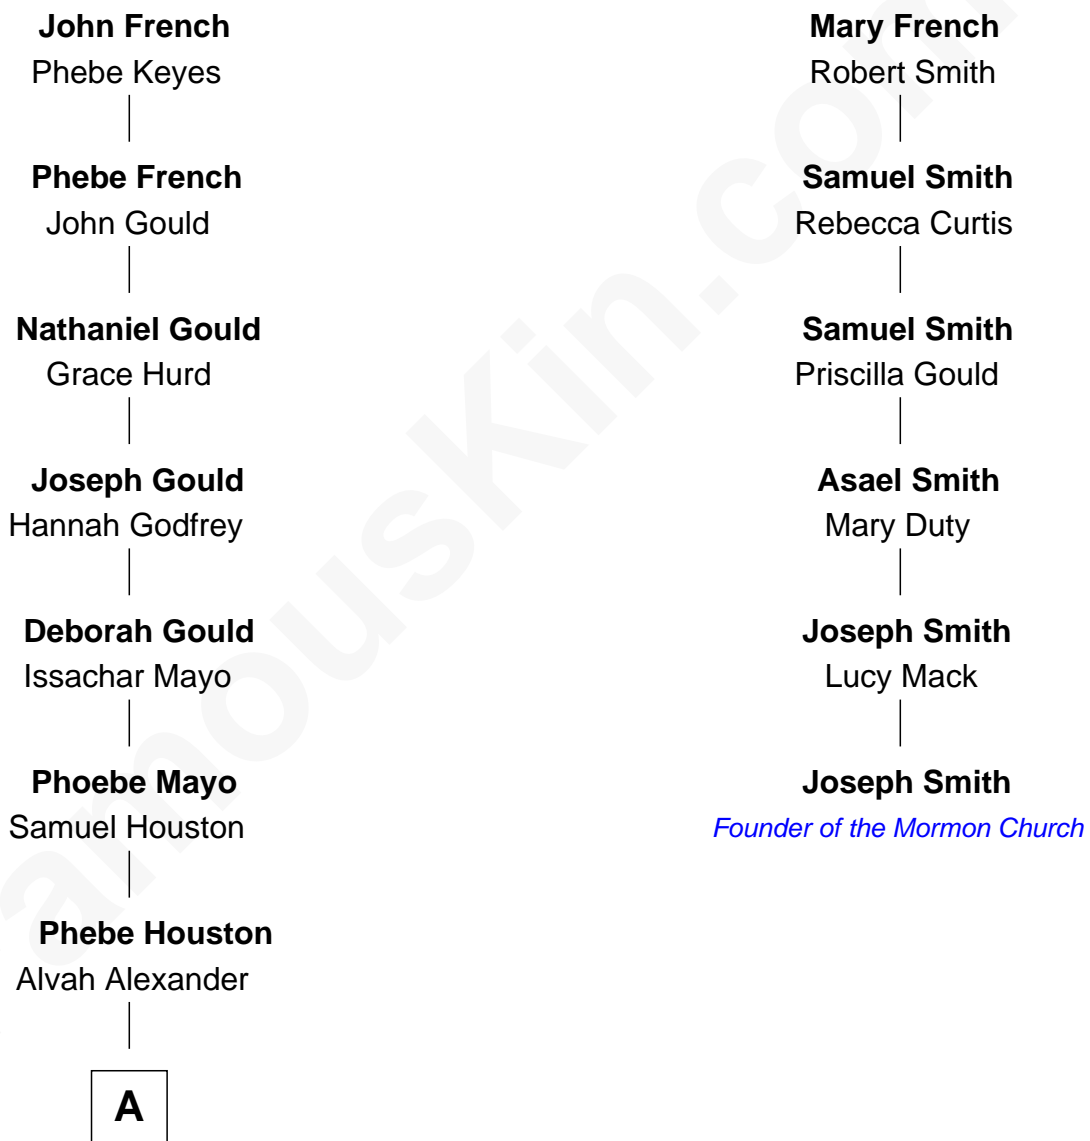

# FamousKin.com Relationship Chart of

**Orrin Hatch**

*U.S. Senator from Utah*

5th cousin 5 times removed of

**Joseph Smith**

*Founder of the Mormon Church*

**Thomas French**

Mary - - - - -

**A**

—  
**Louisa Pool Alexander**

Jeremiah Hatch

—  
**Josephus Hatch**

Martha Luella Thomas

—  
**Jesse Hatch**

Helen Frances Kamm

—  
**Orrin Hatch**