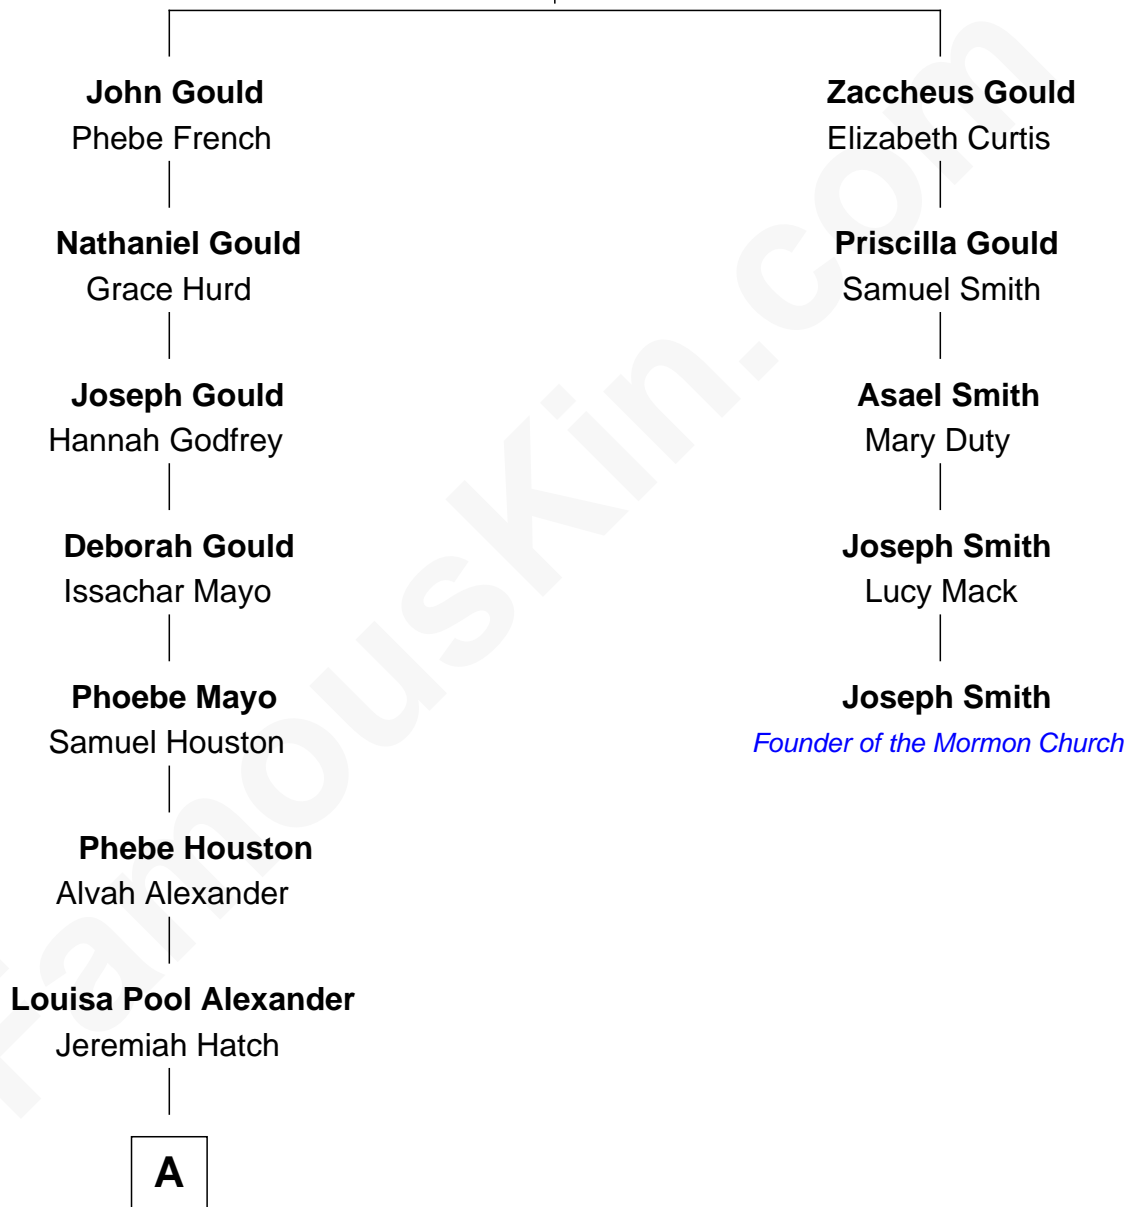

FamousKin.com Relationship Chart of

Orrin Hatch

U.S. Senator from Utah

4th cousin 5 times removed of

Joseph Smith

Founder of the Mormon Church

John Gould
Sarah Baker

A

—
Josephus Hatch
Martha Luella Thomas

—
Jesse Hatch
Helen Frances Kamm

—
Orrin Hatch
U.S. Senator from Utah

FamousKin.com