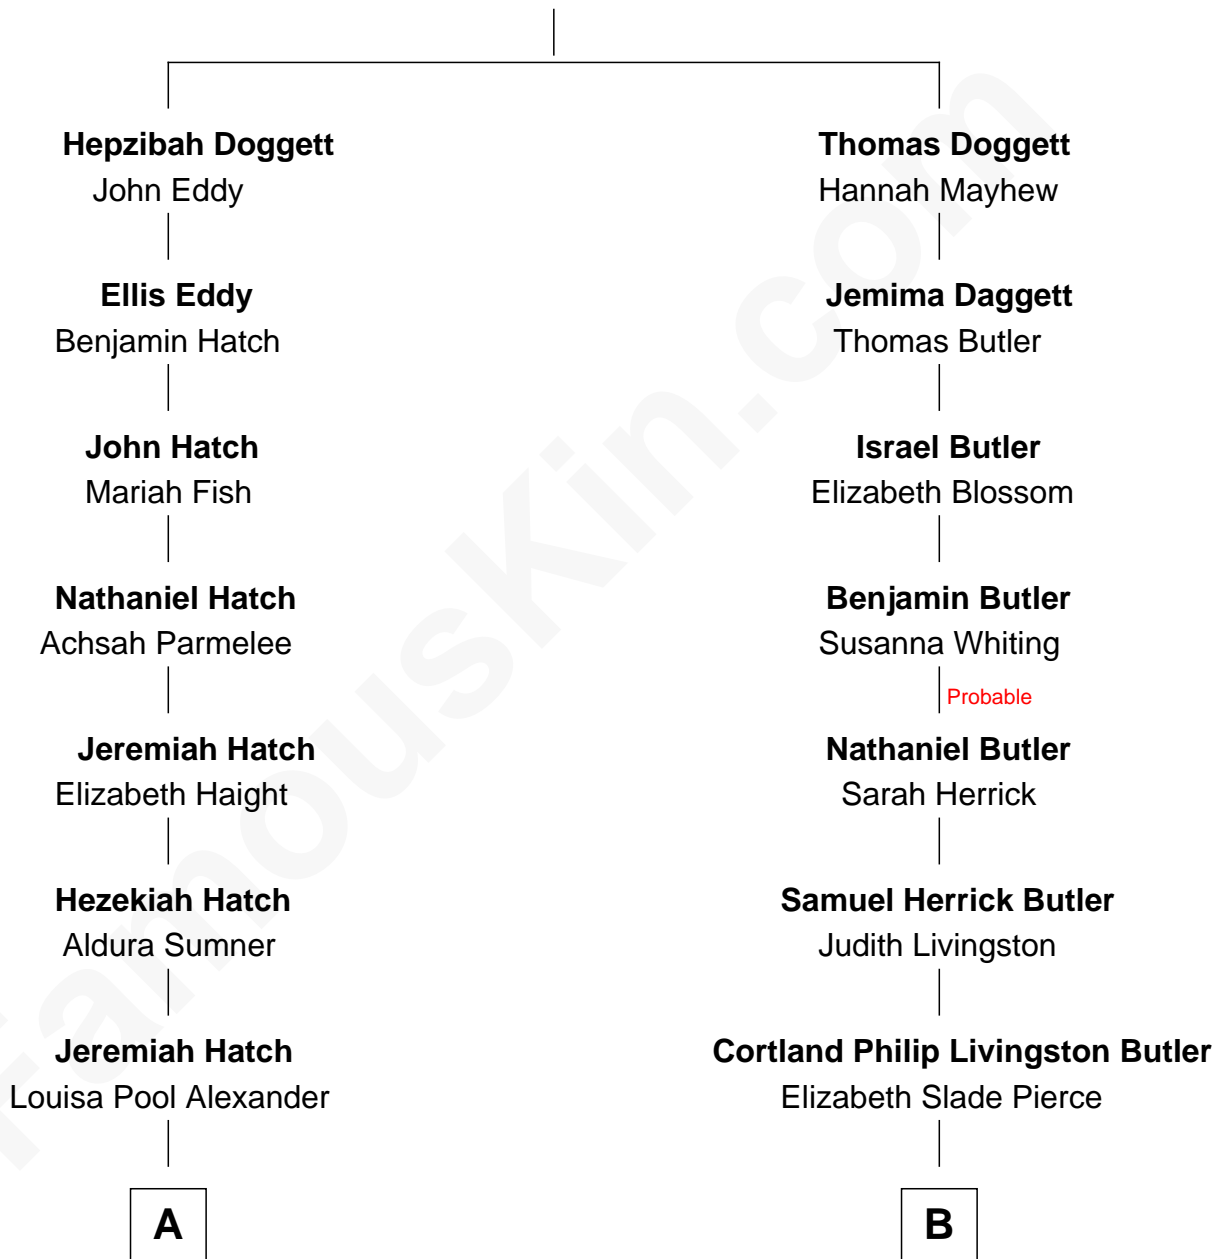

# FamousKin.com Relationship Chart of

**Orrin Hatch**

*U.S. Senator from Utah*

9th cousin 2 times removed of

**Jeb Bush**

*43rd Governor of Florida*

**John Doggett**

**A**

**Josephus Hatch**  
Martha Luella Thomas

**Jesse Hatch**  
Helen Frances Kamm

**Orrin Hatch**  
*U.S. Senator from Utah*

**B**

**Mary Elizabeth Butler**  
Robert Emmet Sheldon

**Flora Sheldon**  
Samuel Prescott Bush

**Prescott Sheldon Bush**  
Dorothy Wear Walker

**George Herbert Walker Bush**  
Barbara Pierce

**Jeb Bush**  
*43rd Governor of Florida*