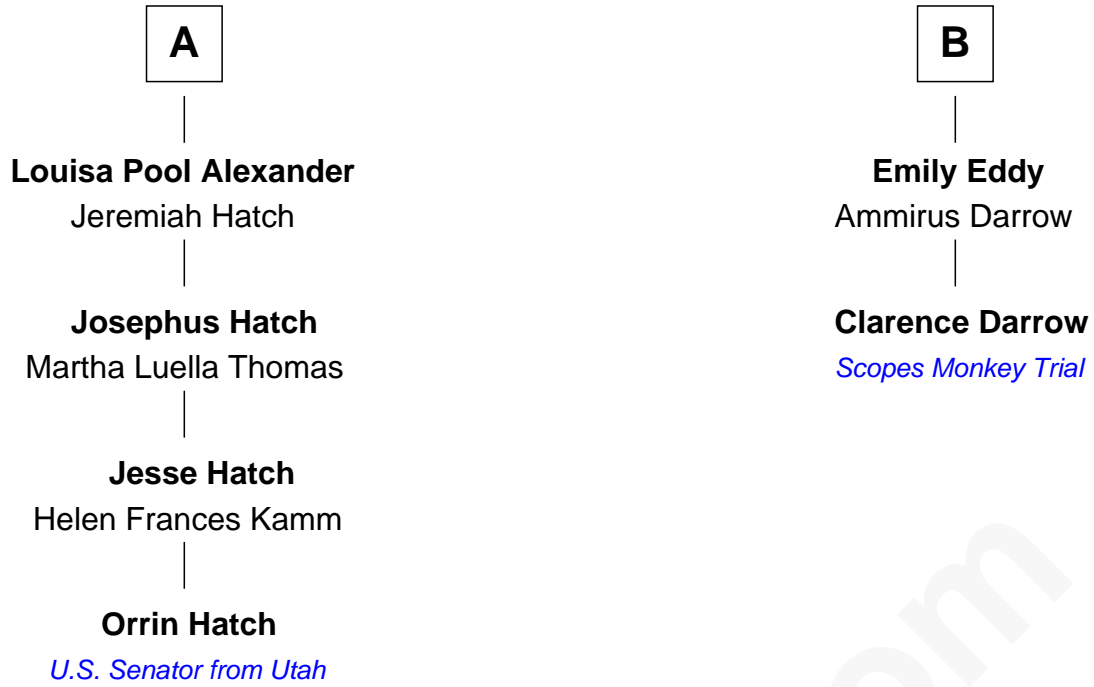

FamousKin.com Relationship Chart of

Orrin Hatch

U.S. Senator from Utah

8th cousin 2 times removed of

Clarence Darrow

Lawyer, Scopes Monkey Trial

Edmund Freeman

Bennett Hodsoll

FamousKin.com