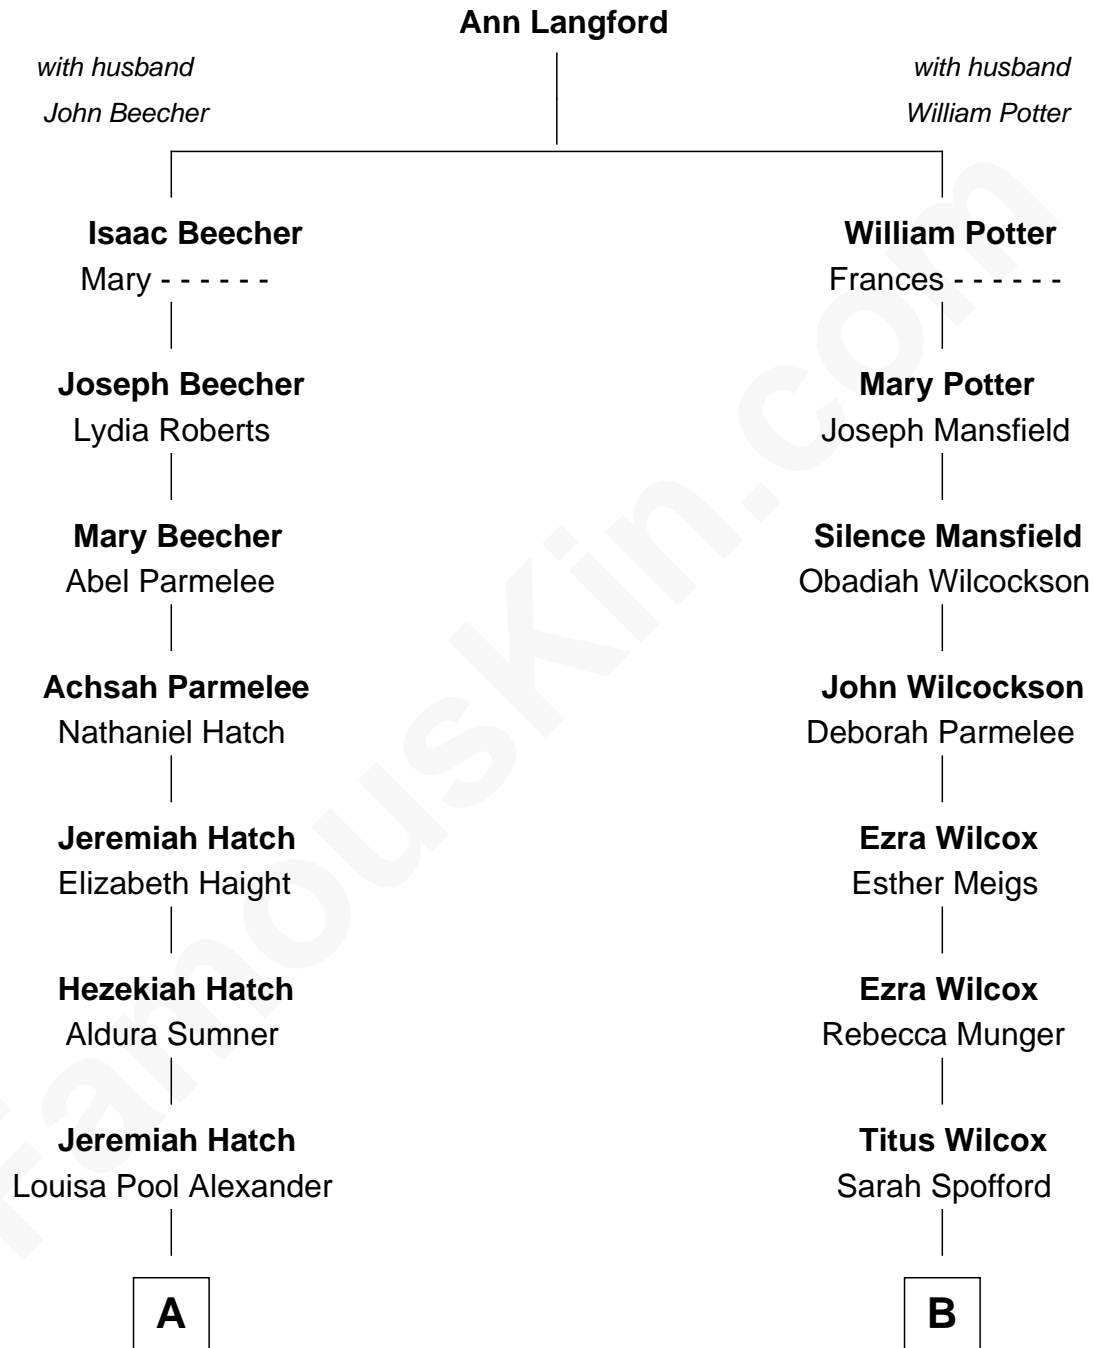

# FamousKin.com Relationship Chart of

**Orrin Hatch**

*U.S. Senator from Utah*

9th cousin 3 times removed of

**Jodie Foster**

*Movie Actress*

**A**

**Josephus Hatch**  
Martha Luella Thomas

**Jesse Hatch**  
Helen Frances Kamm

**Orrin Hatch**  
*U.S. Senator from Utah*

**B**

**Catharine Harriet Wilcox**  
Rev. Alfred Eddy

**Katherine Louise Eddy**  
Lucius George Fisher

**Alice Eddy Fisher**  
Alexis Caldwell Foster