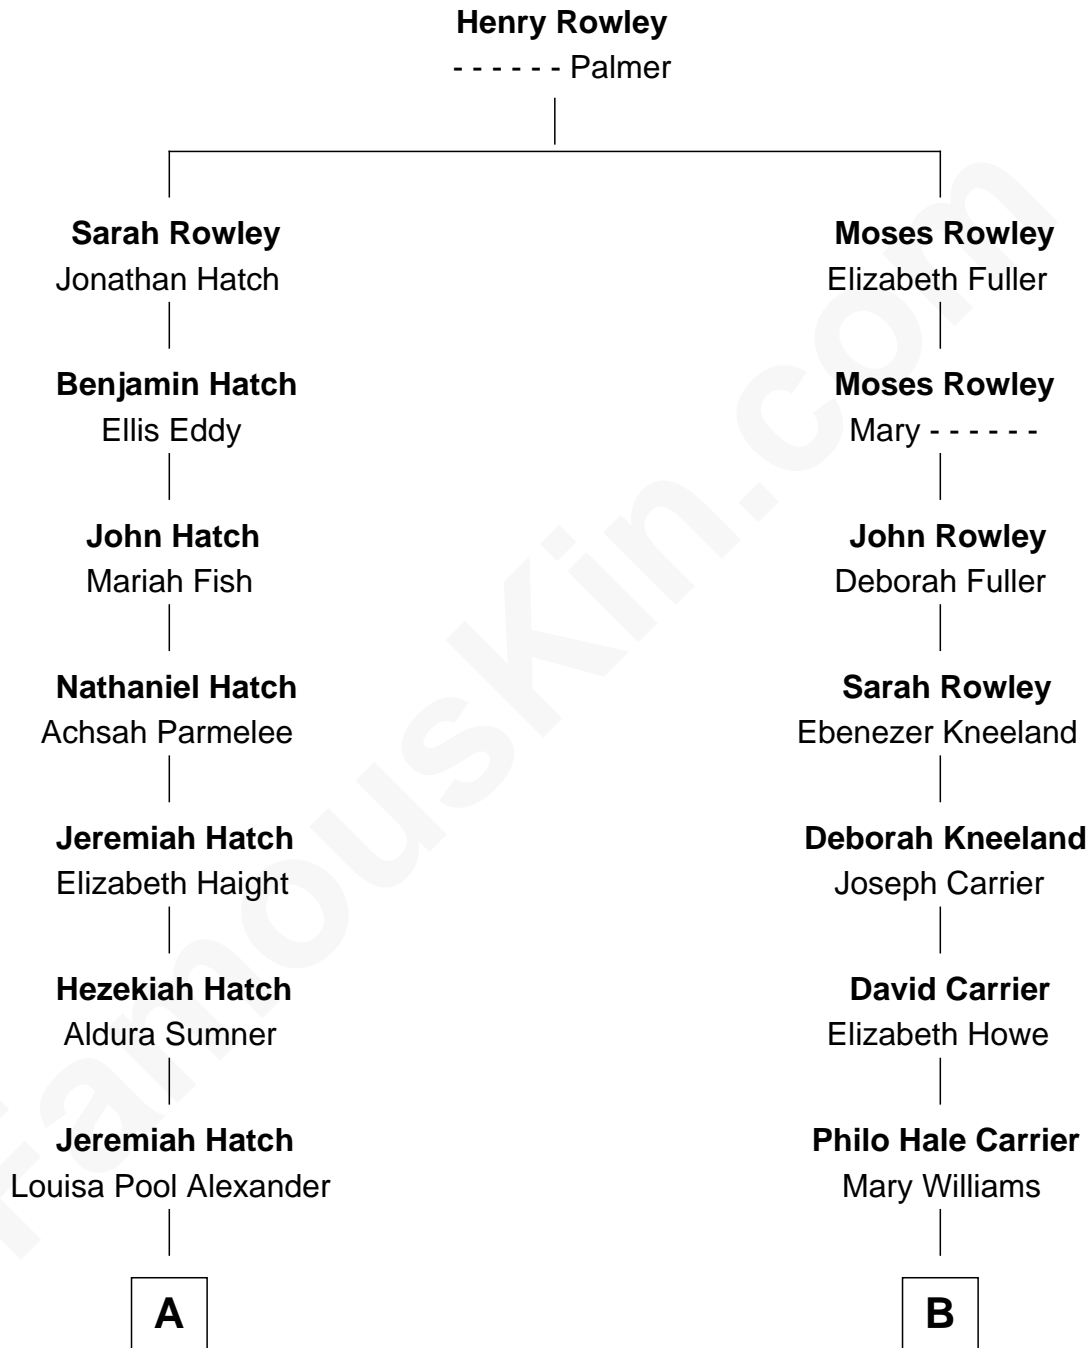

# FamousKin.com Relationship Chart of

**Orrin Hatch**

*U.S. Senator from Utah*

8th cousin 1 time removed of

**Willis Carrier**

*Inventor of Air Conditioning*

**A**

**Josephus Hatch**  
Martha Luella Thomas

**Jesse Hatch**  
Helen Frances Kamm

**Orrin Hatch**  
*U.S. Senator from Utah*

**B**

**Duane Williams Carrier**  
Elizabeth R. Haviland

**Willis Carrier**  
*Inventor of Air Conditioning*

FamousKin.com