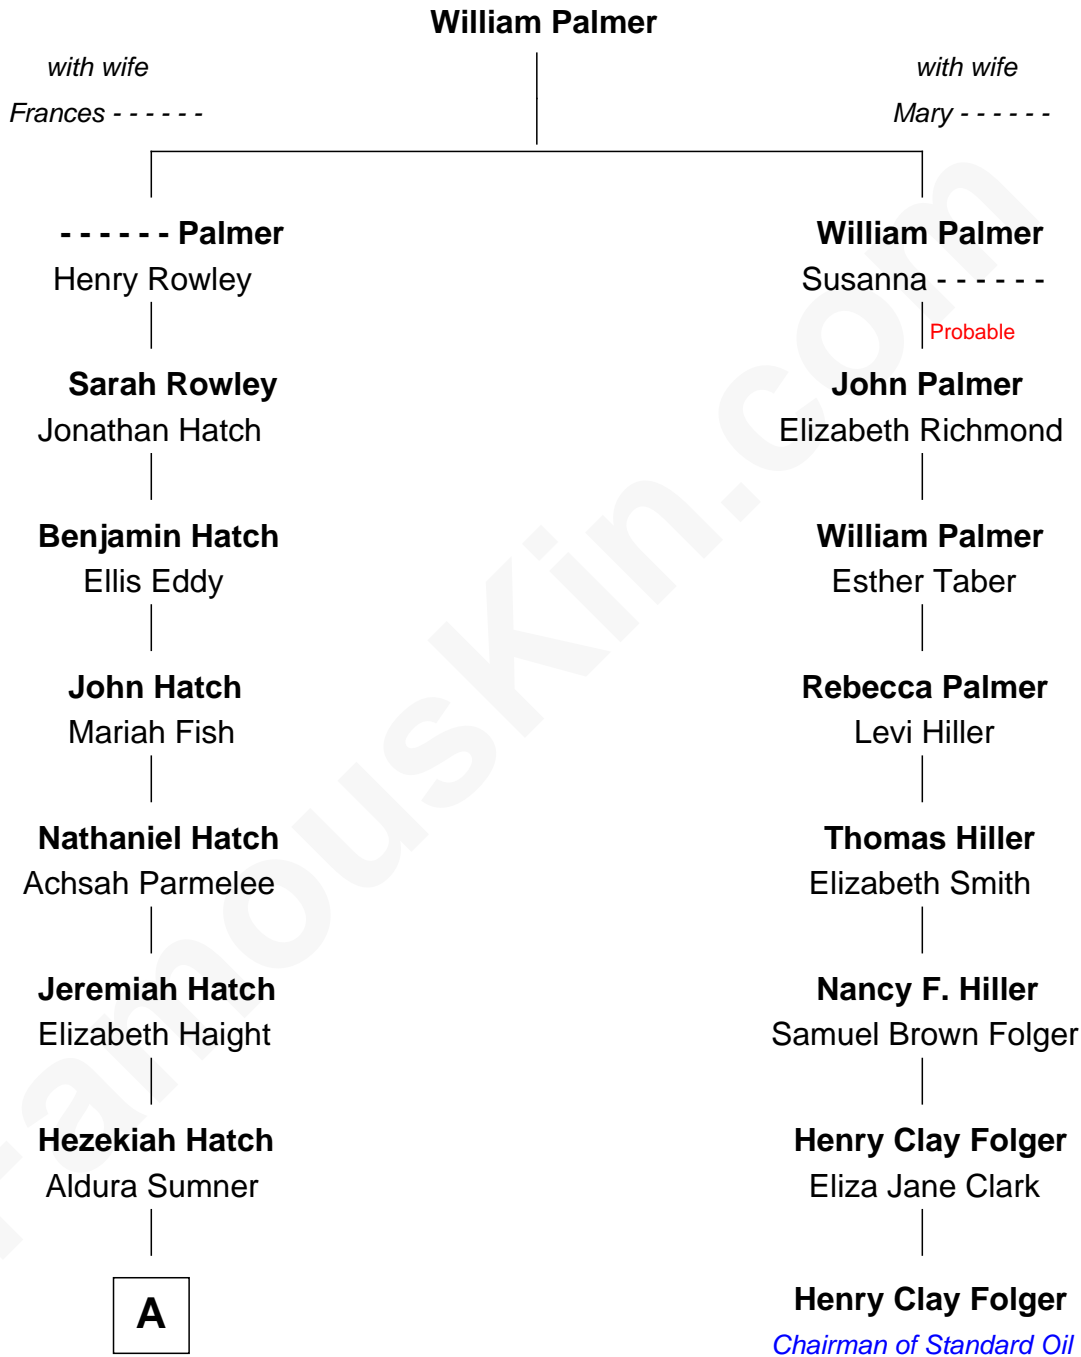

FamousKin.com

Relationship Chart of

Orrin Hatch

U.S. Senator from Utah

7th cousin 3 times removed of

Henry Clay Folger

Founder of Folger Shakespeare Library and Chairman of Standard Oil

A

—
Jeremiah Hatch
Louisa Pool Alexander

—
Josephus Hatch
Martha Luella Thomas

—
Jesse Hatch
Helen Frances Kamm

—
Orrin Hatch
U.S. Senator from Utah