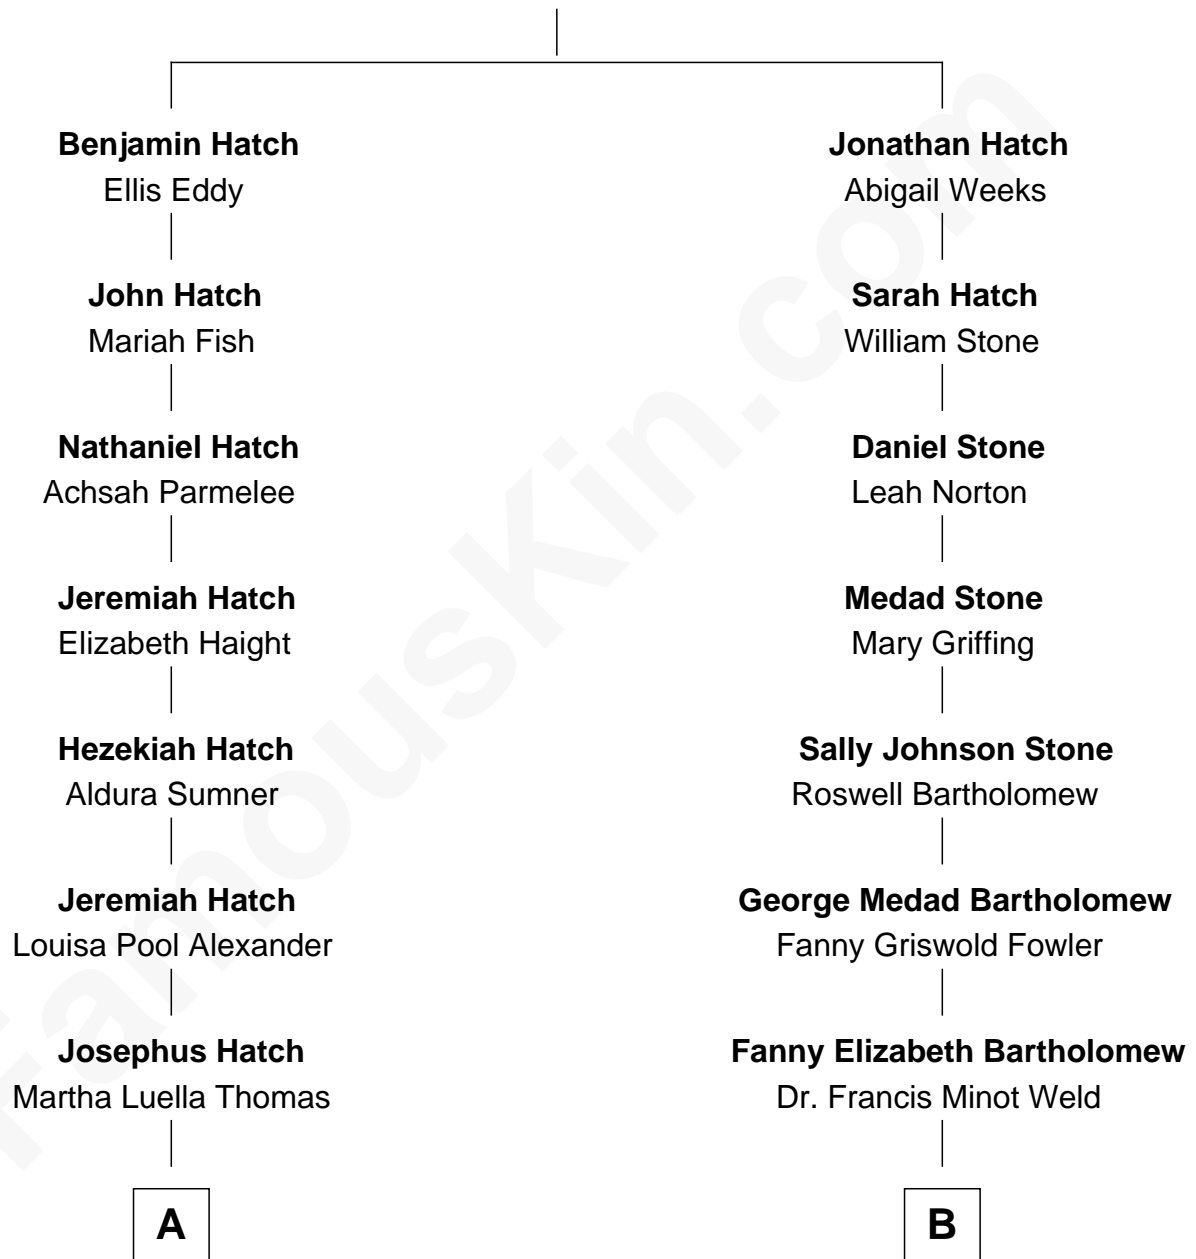

FamousKin.com Relationship Chart of

Orrin Hatch

U.S. Senator from Utah

8th cousin 1 time removed of

Bill Weld

68th Governor of Massachusetts

Jonathan Hatch

Sarah Rowley

A

Jesse Hatch
Helen Frances Kamm

Orrin Hatch
U.S. Senator from Utah

B

Francis Minot Weld
Margaret Low White

David Weld
Mary Blake Nichols

Bill Weld
68th Governor of Massachusetts

FamousKin.com