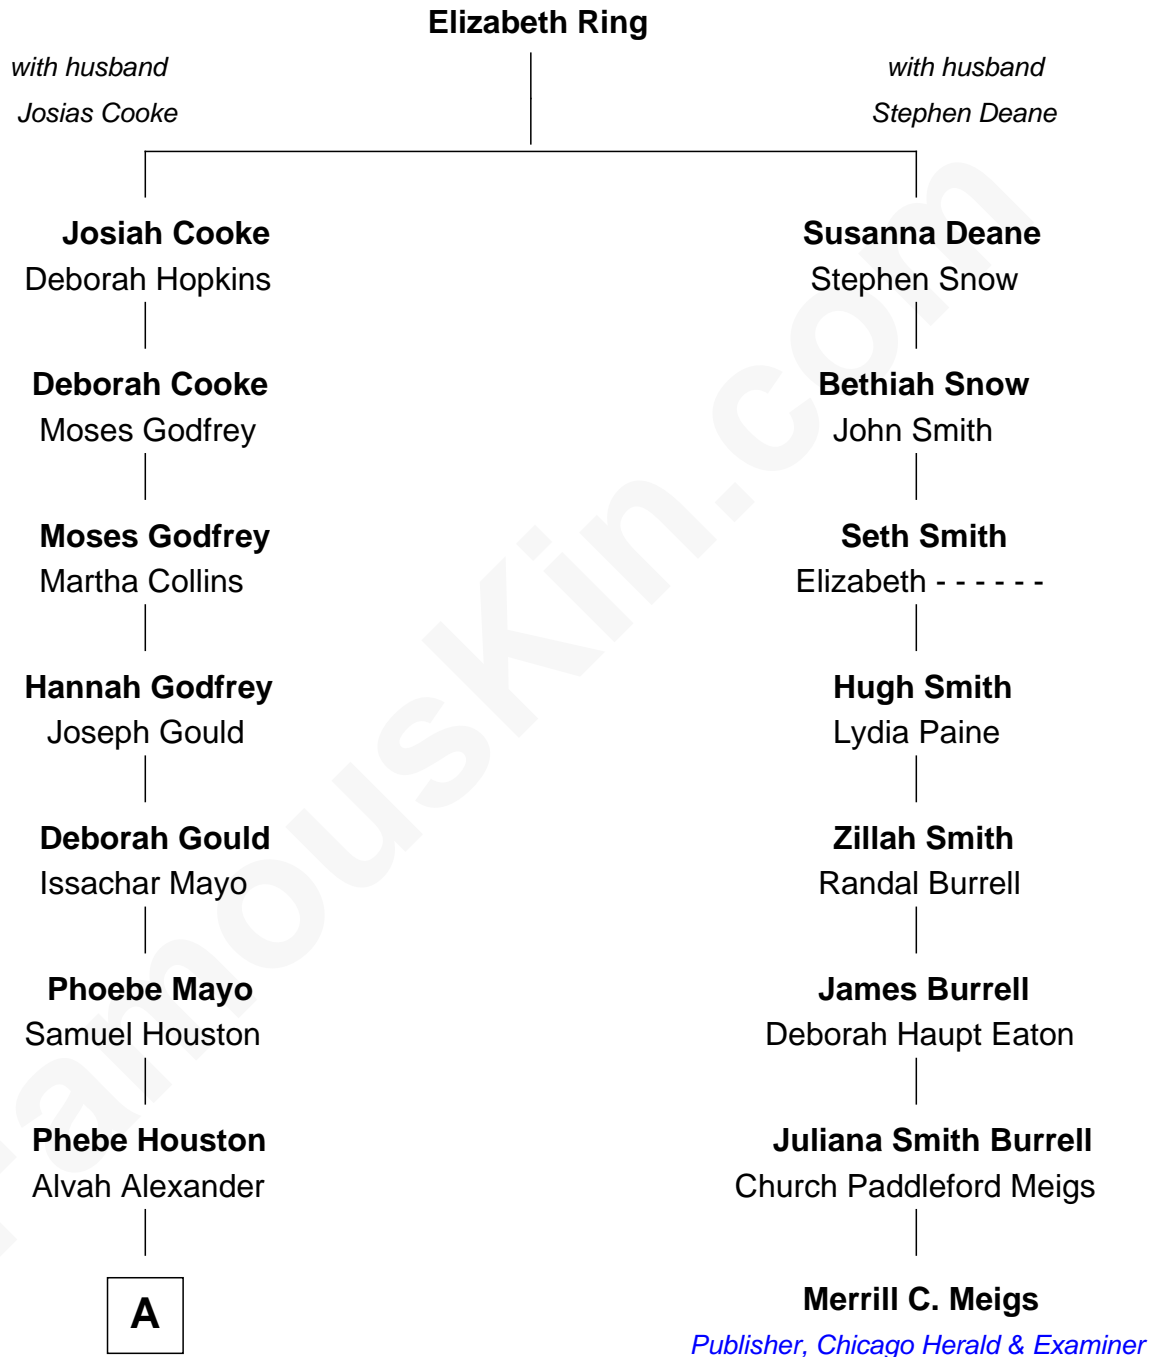

FamousKin.com

Relationship Chart of

Orrin Hatch

U.S. Senator from Utah

7th cousin 3 times removed of

Merrill C. Meigs

Publisher, Chicago Herald & Examiner