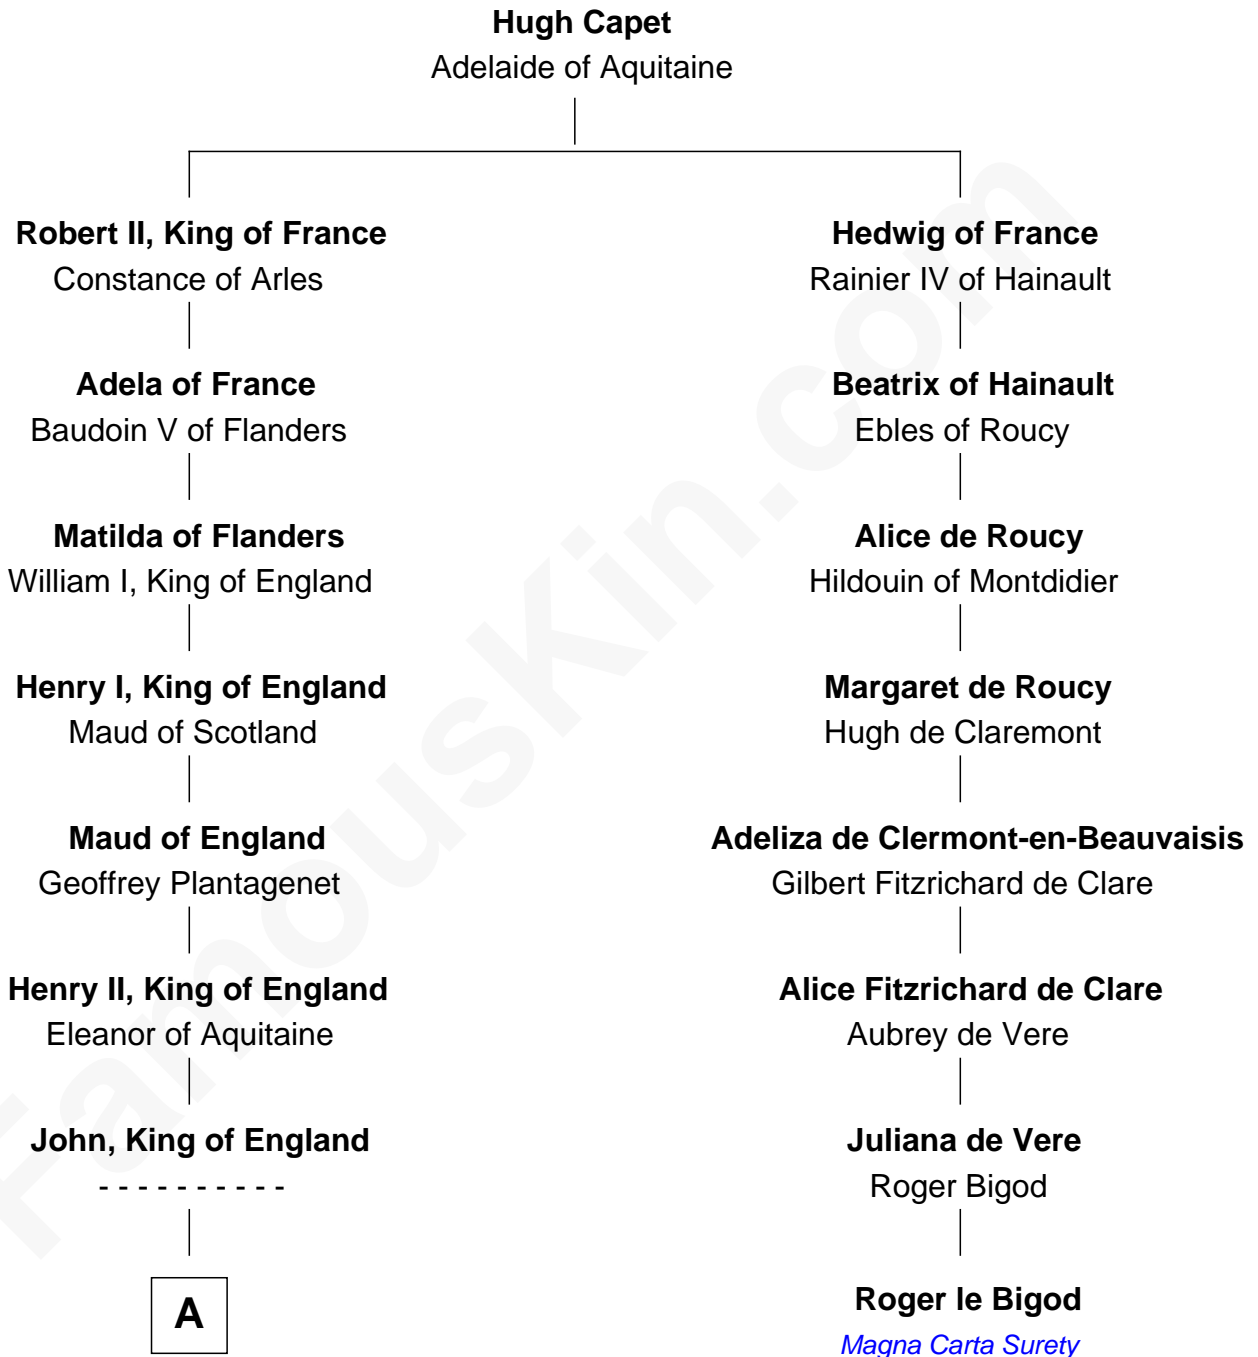

FamousKin.com

Relationship Chart of

Hugh Peter

(c1598 - 1660) Abigail or Defence passenger 1635

7th cousin 13 times removed of

Roger le Bigod

Magna Carta Surety

B

—
Elizabeth Killigrew

Thomas Treffry

—
John Treffry

Emilyn Tresithny

—
Martha Treffry

Thomas Dickwood alias Peter

—
Hugh Peter

Abigail or Defence passenger 1635