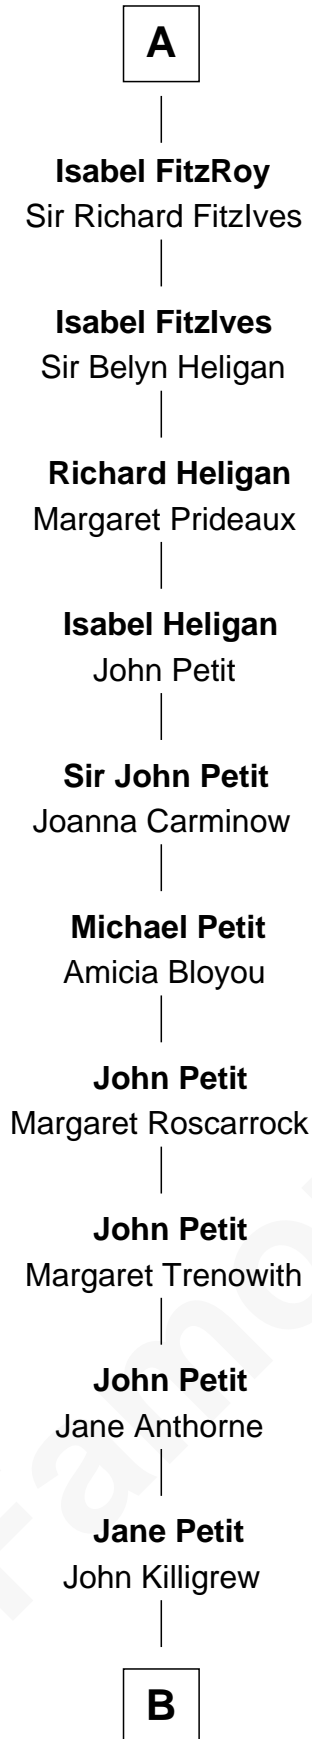

FamousKin.com

Relationship Chart of

Hugh Peter

(c1598 - 1660) Abigail or Defence passenger 1635

7th cousin 13 times removed of

Roger le Bigod

Magna Carta Surety

B

—
Elizabeth Killigrew

Thomas Treffry

—
John Treffry

Emilyn Tresithny

—
Martha Treffry

Thomas Dickwood alias Peter

—
Hugh Peter

Abigail or Defence passenger 1635