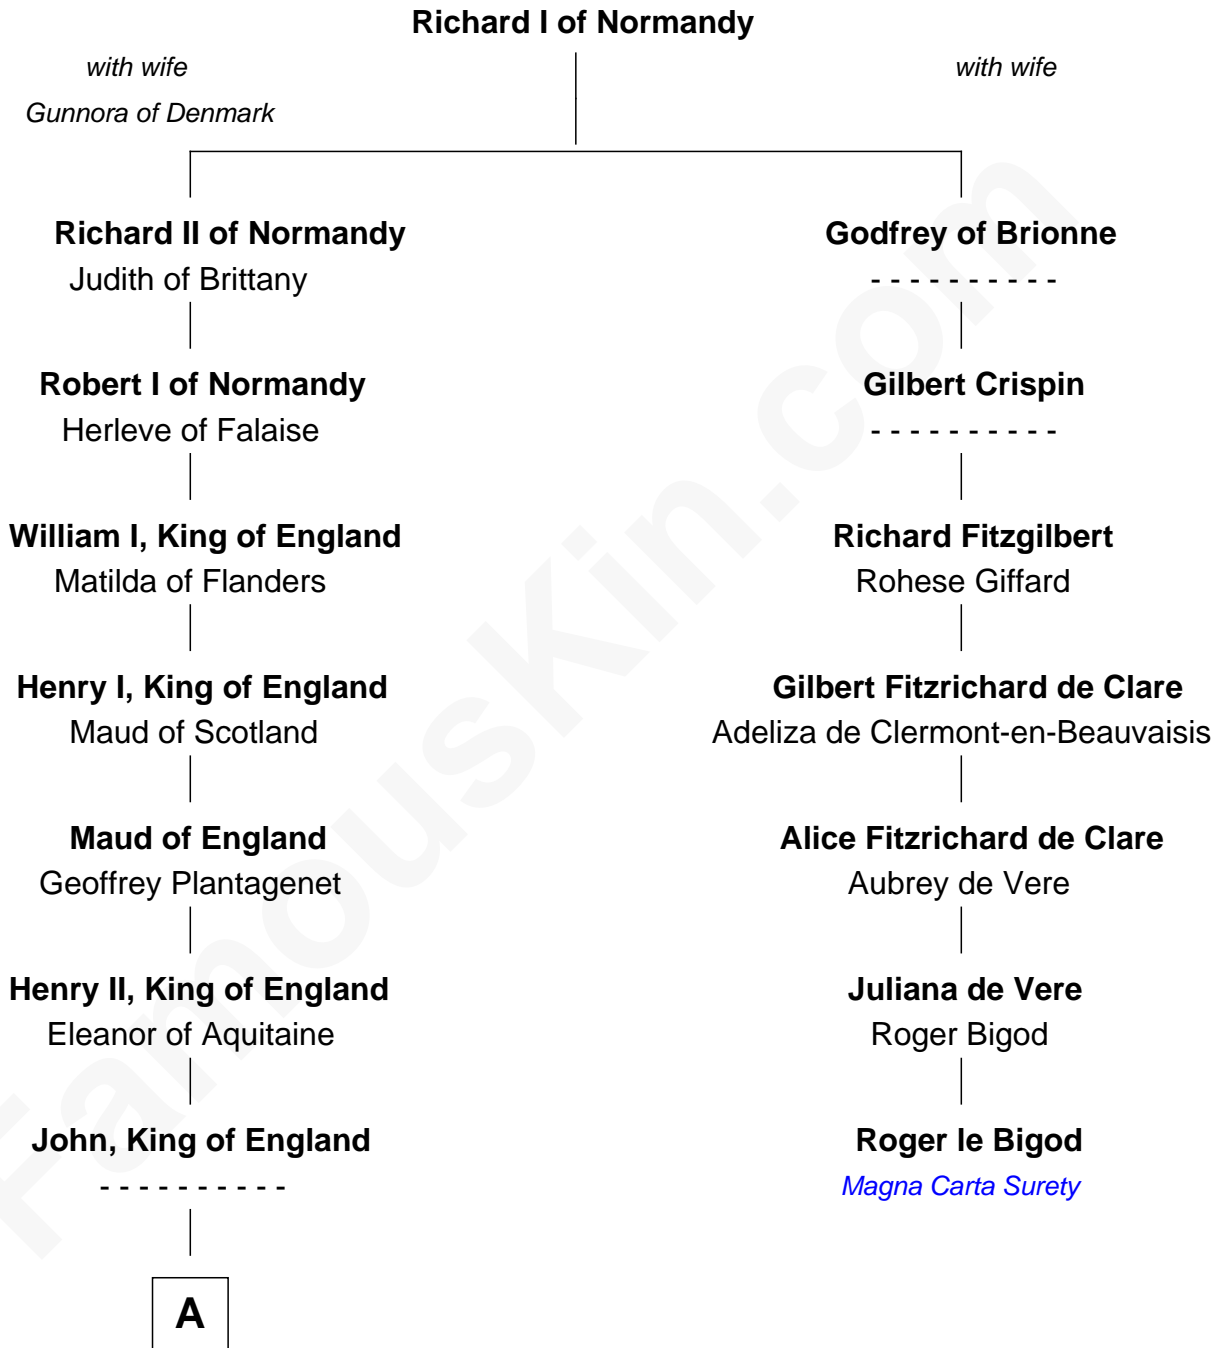

## Relationship Chart of

### Hugh Peter

(c1598 - 1660) Abigail or Defence passenger 1635

6th cousin 14 times removed of

**Roger le Bigod**

*Magna Carta Surety*

**B**

Elizabeth Killigrew

Thomas Treffry

John Treffry

Emilyn Tresithny

Martha Treffry

Thomas Dickwood alias Peter

Hugh Peter

*Abigail or Defence passenger 1635*

FamousKin.com