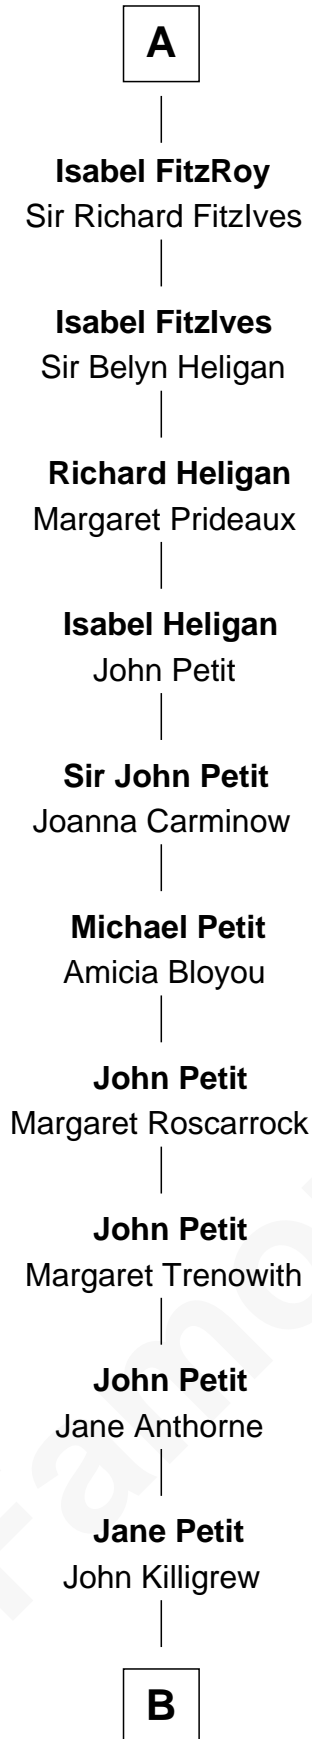

# FamousKin.com

## Relationship Chart of

### Hugh Peter

(c1598 - 1660) Abigail or Defence passenger 1635

6th cousin 14 times removed of

**Roger le Bigod**

*Magna Carta Surety*

**B**

Elizabeth Killigrew

Thomas Treffry

John Treffry

Emilyn Tresithny

Martha Treffry

Thomas Dickwood alias Peter

Hugh Peter

*Abigail or Defence passenger 1635*

FamousKin.com