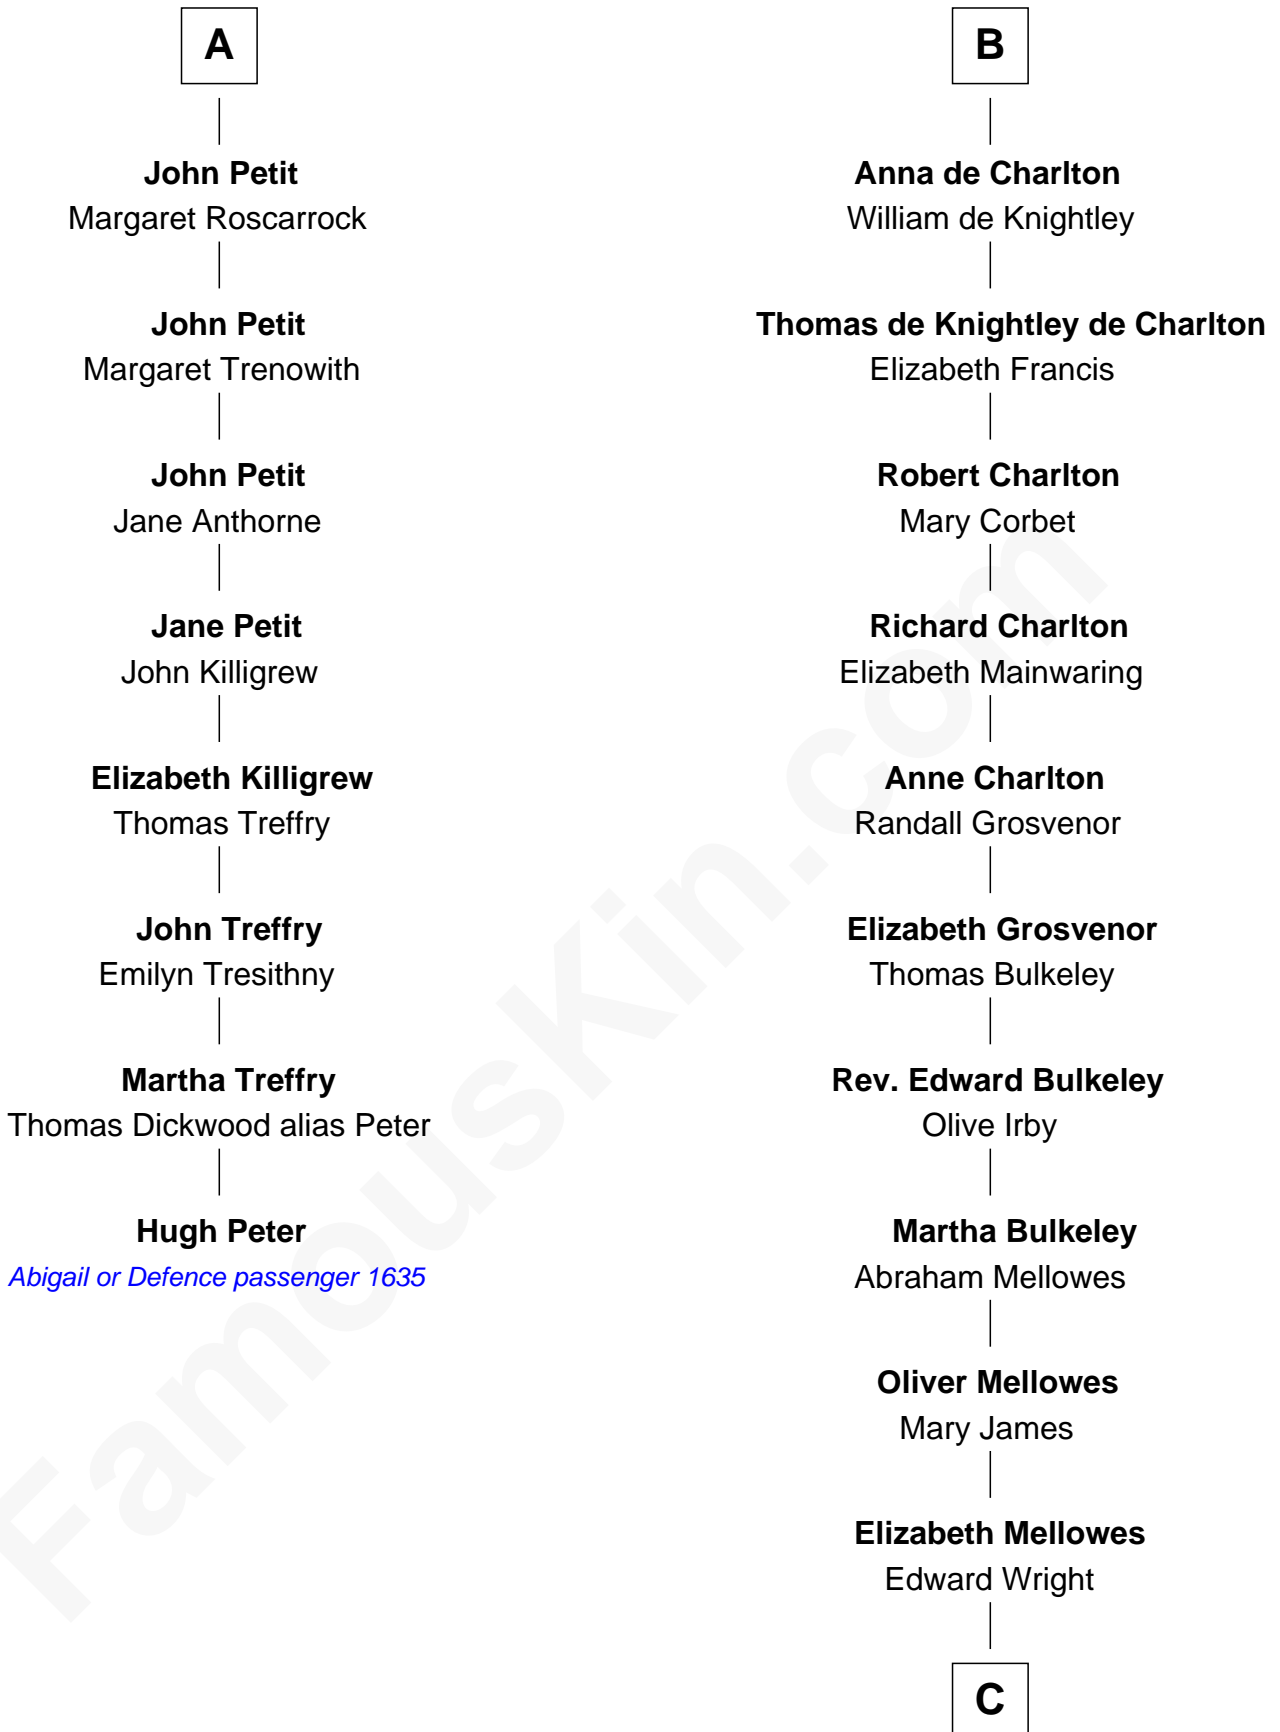

FamousKin.com

Relationship Chart of

Hugh Peter

(c1598 - 1660) Abigail or Defence passenger 1635

14th cousin 7 times removed of

John Davis

14th and 17th Governor of Massachusetts

C