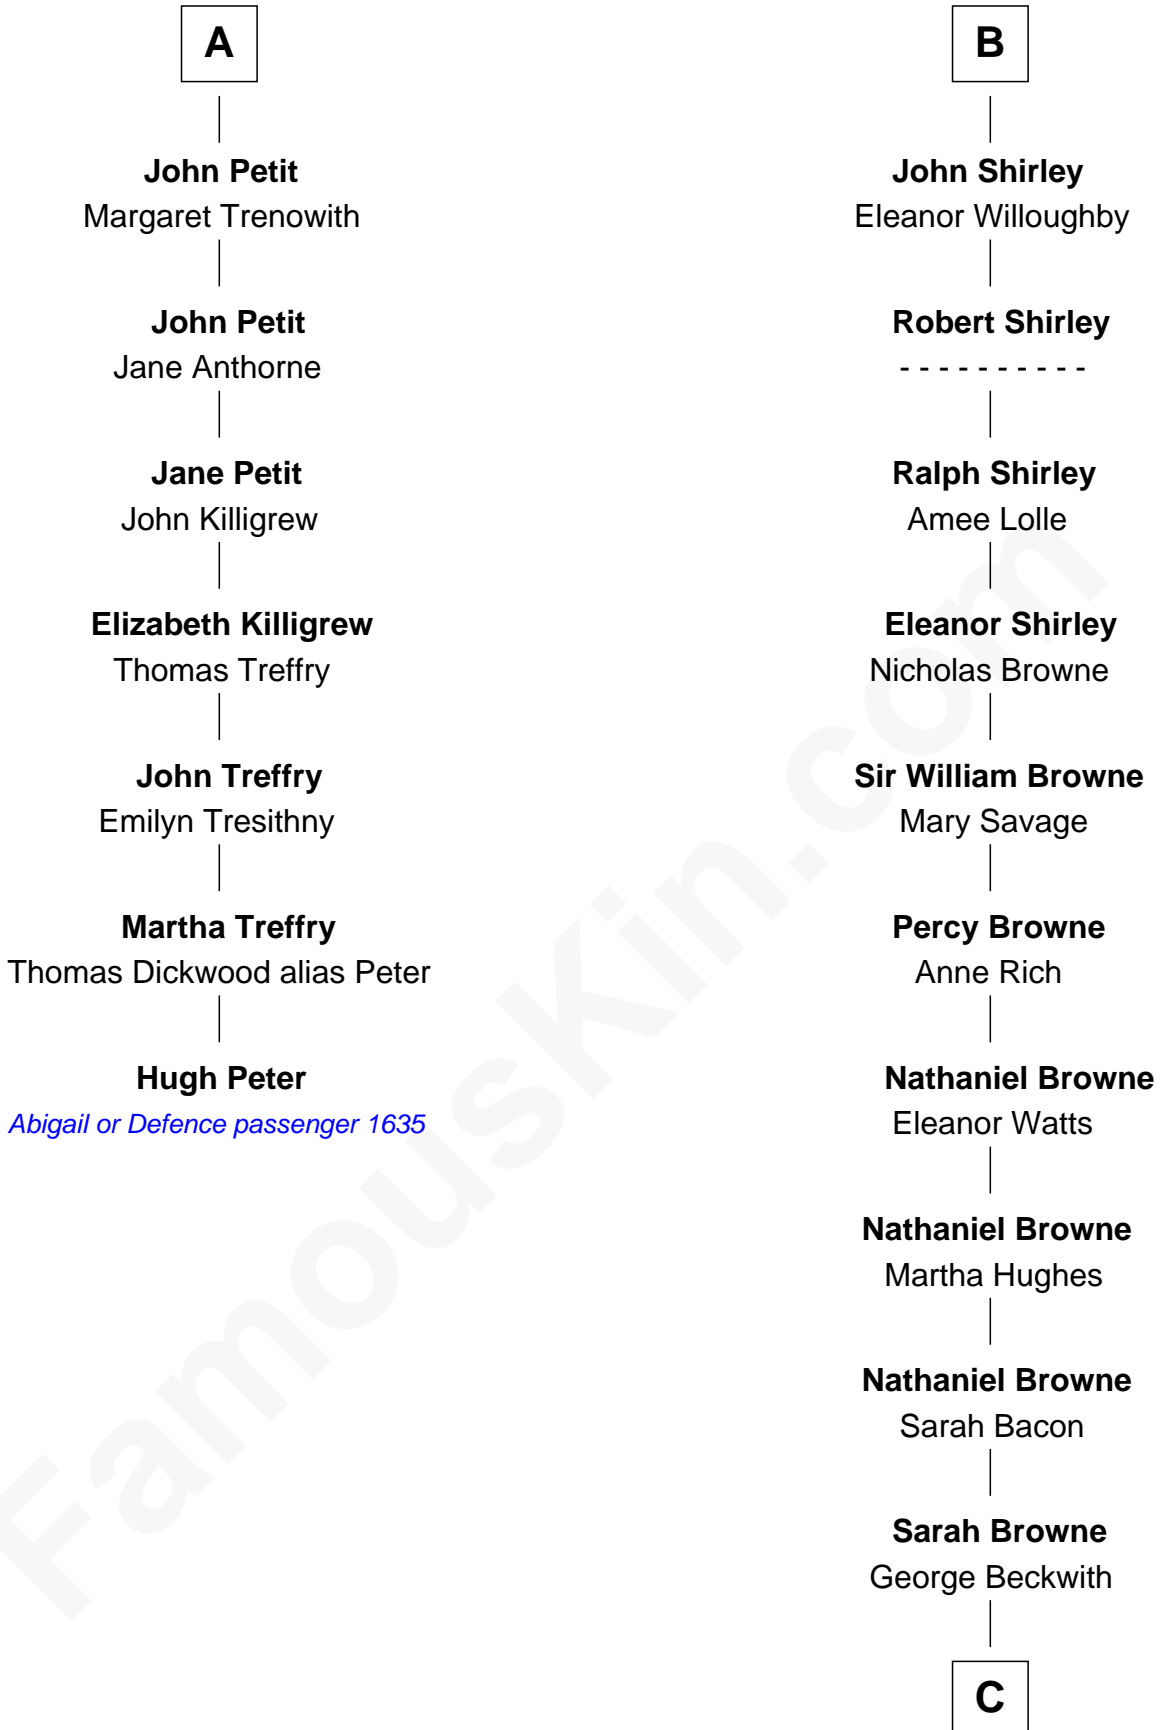

FamousKin.com Relationship Chart of Hugh Peter

(c1598 - 1660) Abigail or Defence passenger 1635

13th cousin 7 times removed of

William Henry Moore

Co-Founder, U.S. Steel and Nabisco

C

George Beckwith

Rachel Marsh

George Beckwith

Mary Bradley

Rachael Arvilla Beckwith

Nathaniel Ford Moore

William Henry Moore

Co-Founder, U.S. Steel and Nabisco

FamousKin.com