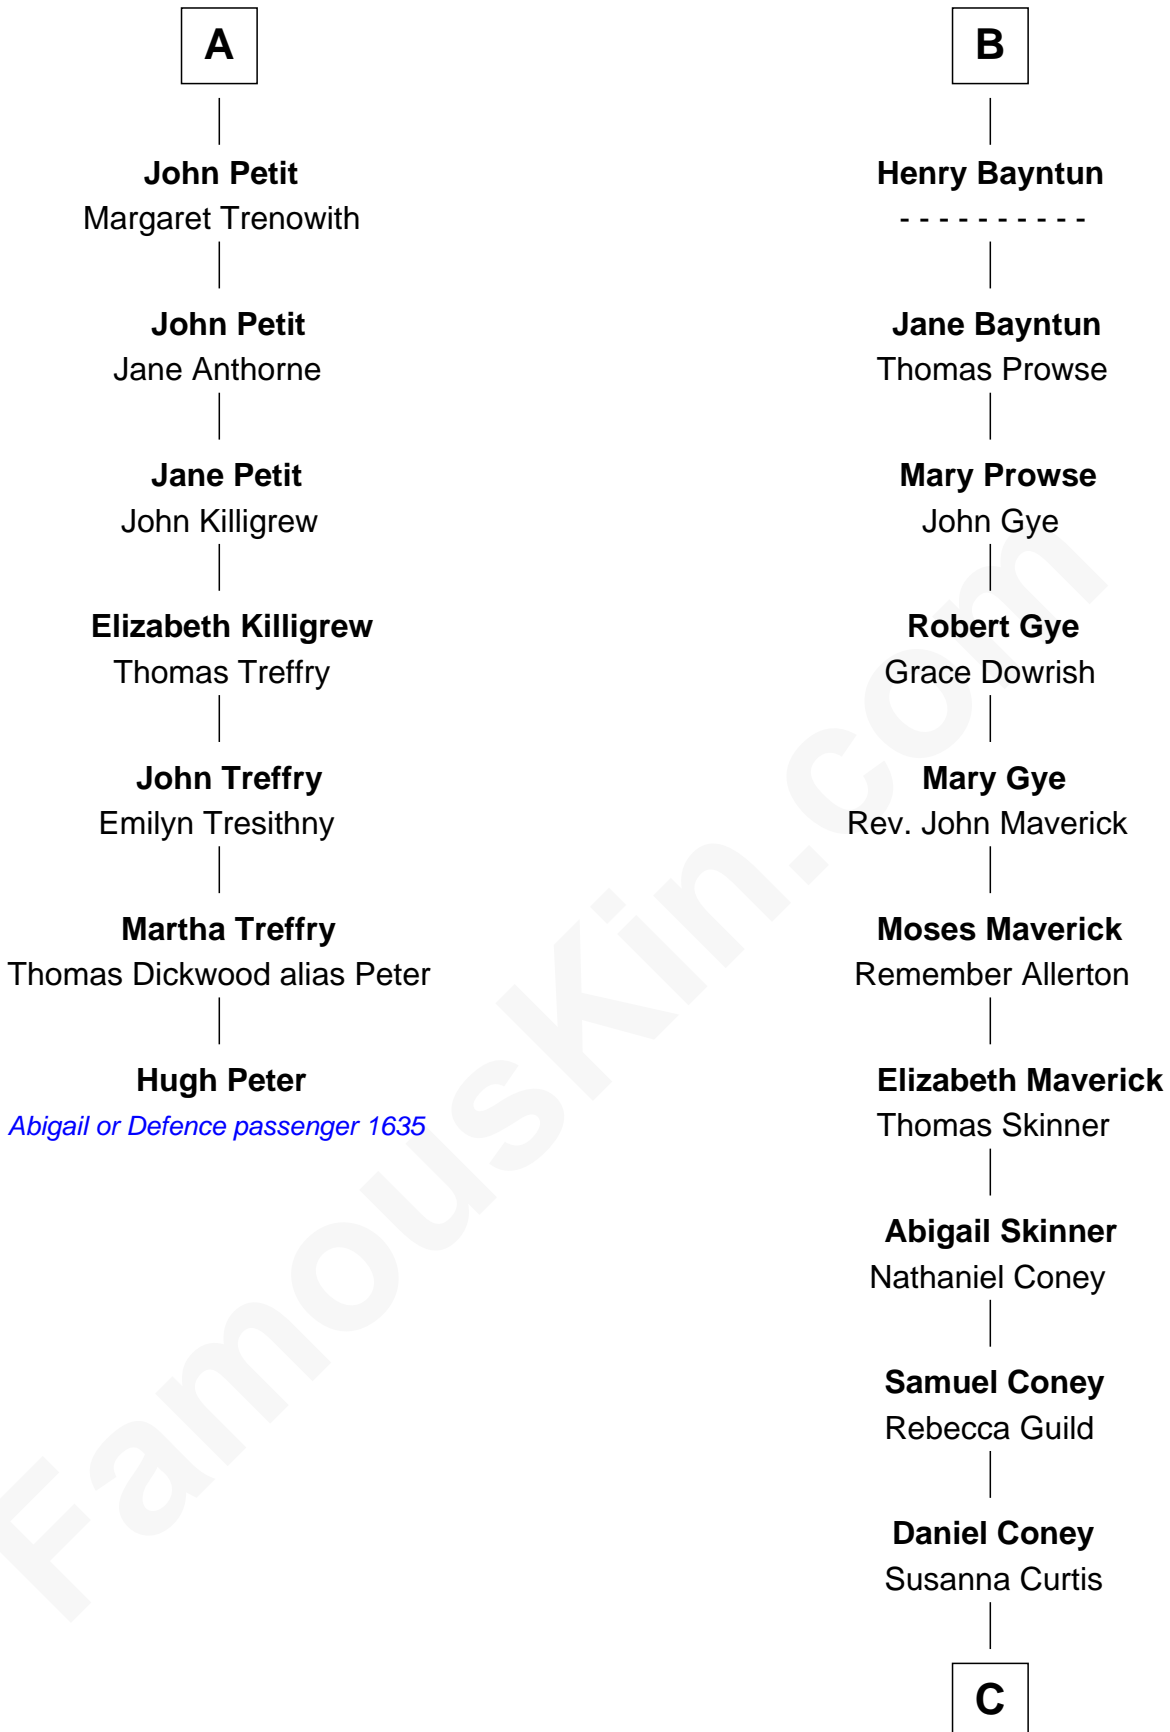

## Relationship Chart of

### Hugh Peter

(c1598 - 1660) Abigail or Defence passenger 1635

13th cousin 6 times removed of

### Melville Fuller

8th Chief Justice of the U.S. Supreme Court

**C**

**Paulina Bass Coney**

Nathan Weston

**Catherine Martin Weston**

Frederick Augustus Fuller

**Melville Fuller**