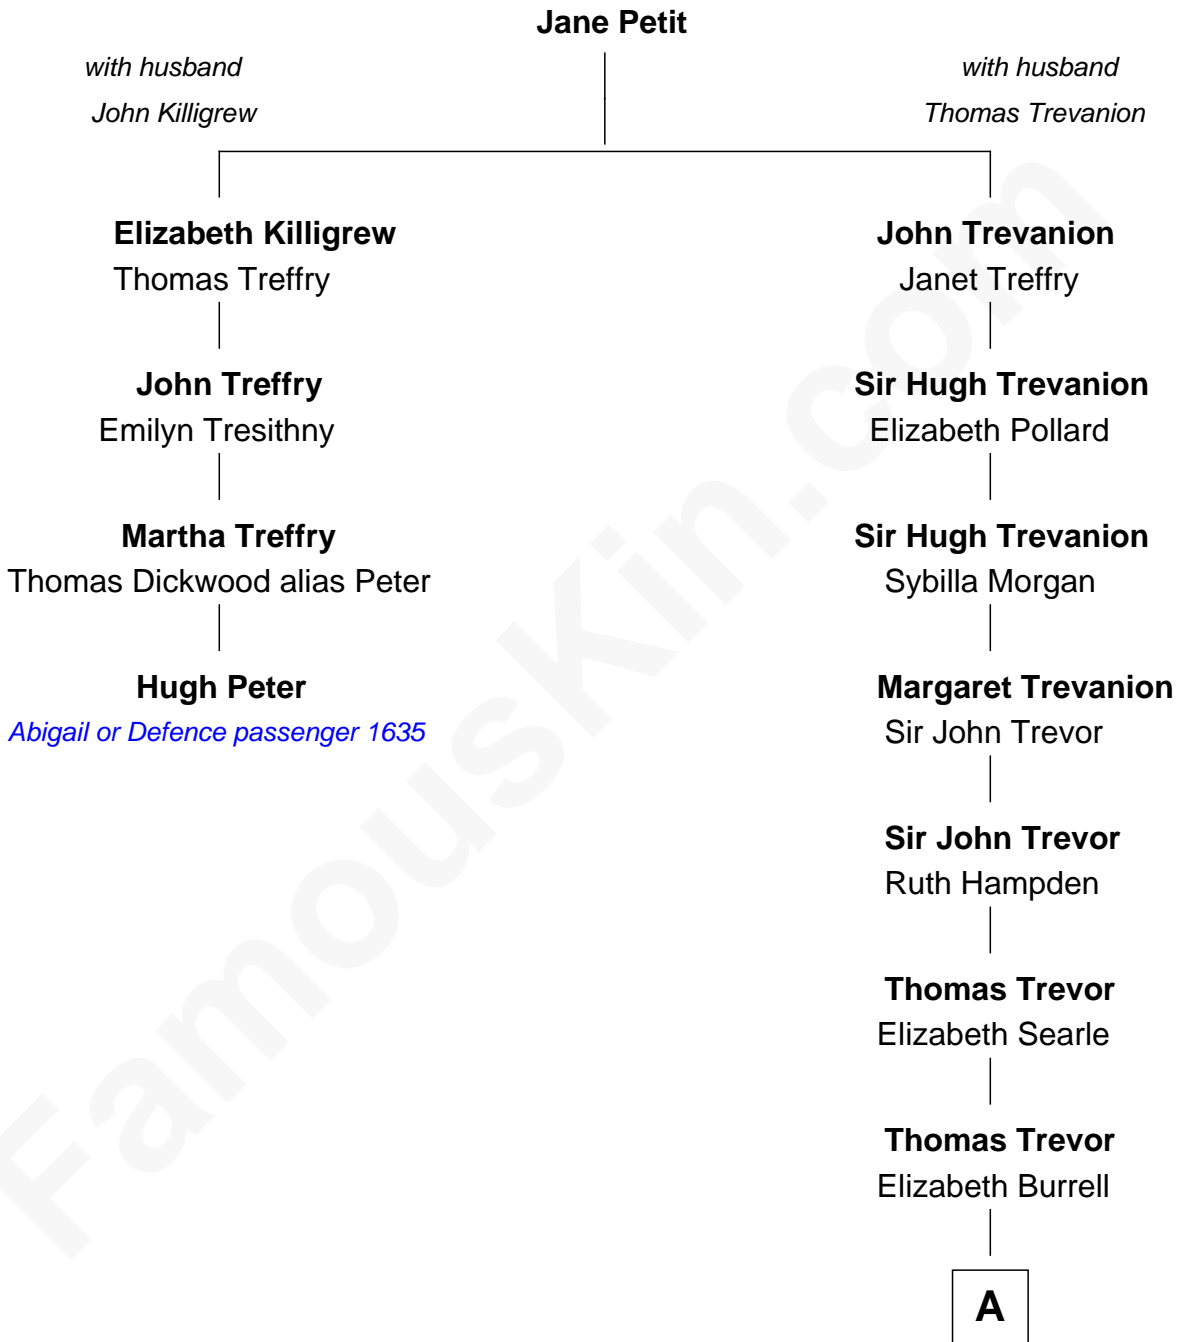

FamousKin.com

Relationship Chart of

Hugh Peter

(c1598 - 1660) *Abigail or Defence* passenger 1635

3rd cousin 10 times removed of

Sir Winston Churchill

Prime Minister of the United Kingdom

A

Elizabeth Trevor
Sir Charles Spencer

Sir George Spencer
Caroline Russell

George Spencer
Susan Stewart

Sir George Spencer-Churchill
Jane Stewart

Sir John Winston Spencer-Churchill
Frances Anne Emily Vane

Randolph Henry Spencer-Churchill
Jeanette Jerome