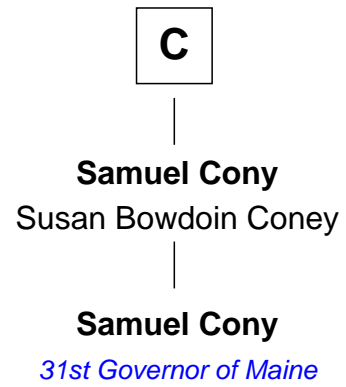

## Relationship Chart of

### Hugh Peter

(c1598 - 1660) Abigail or Defence passenger 1635

13th cousin 5 times removed of

### Samuel Cony

31st Governor of Maine

FamousKin.com