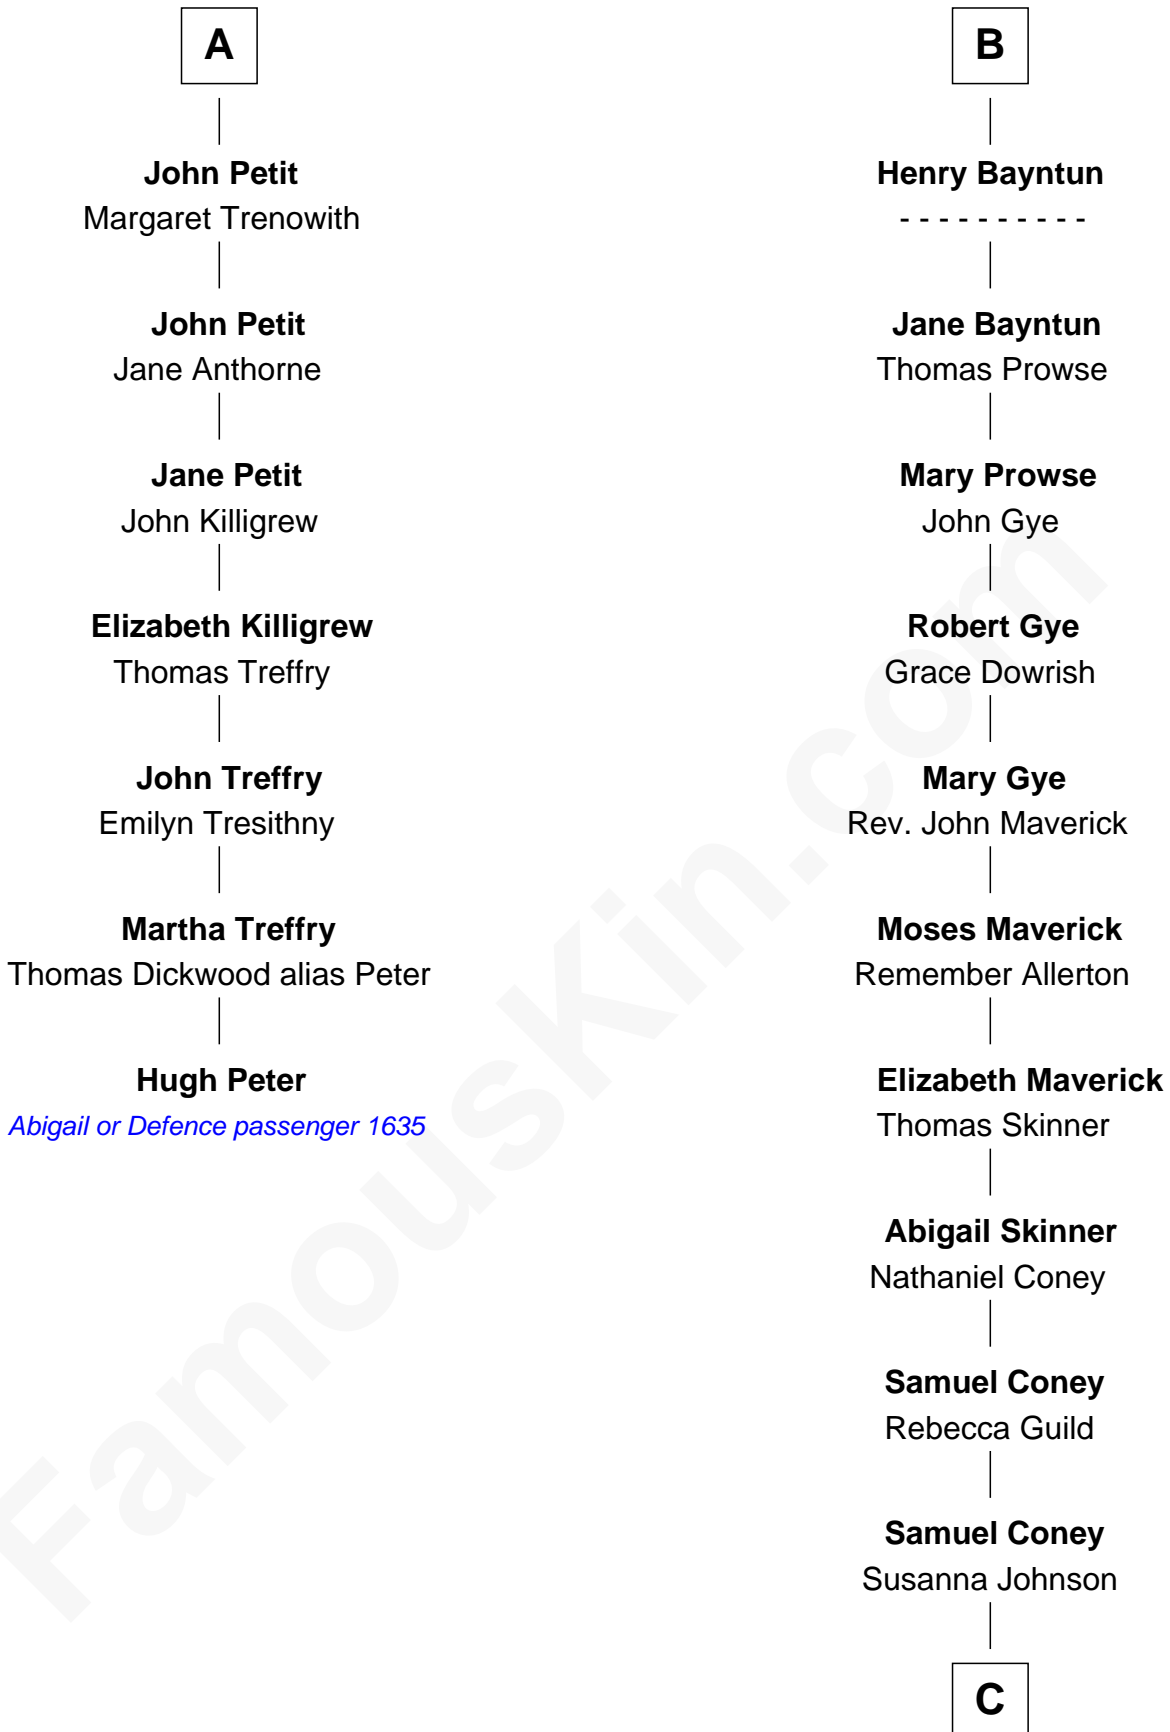

## Relationship Chart of

### Hugh Peter

(c1598 - 1660) Abigail or Defence passenger 1635

13th cousin 5 times removed of

### Samuel Cony

31st Governor of Maine

FamousKin.com