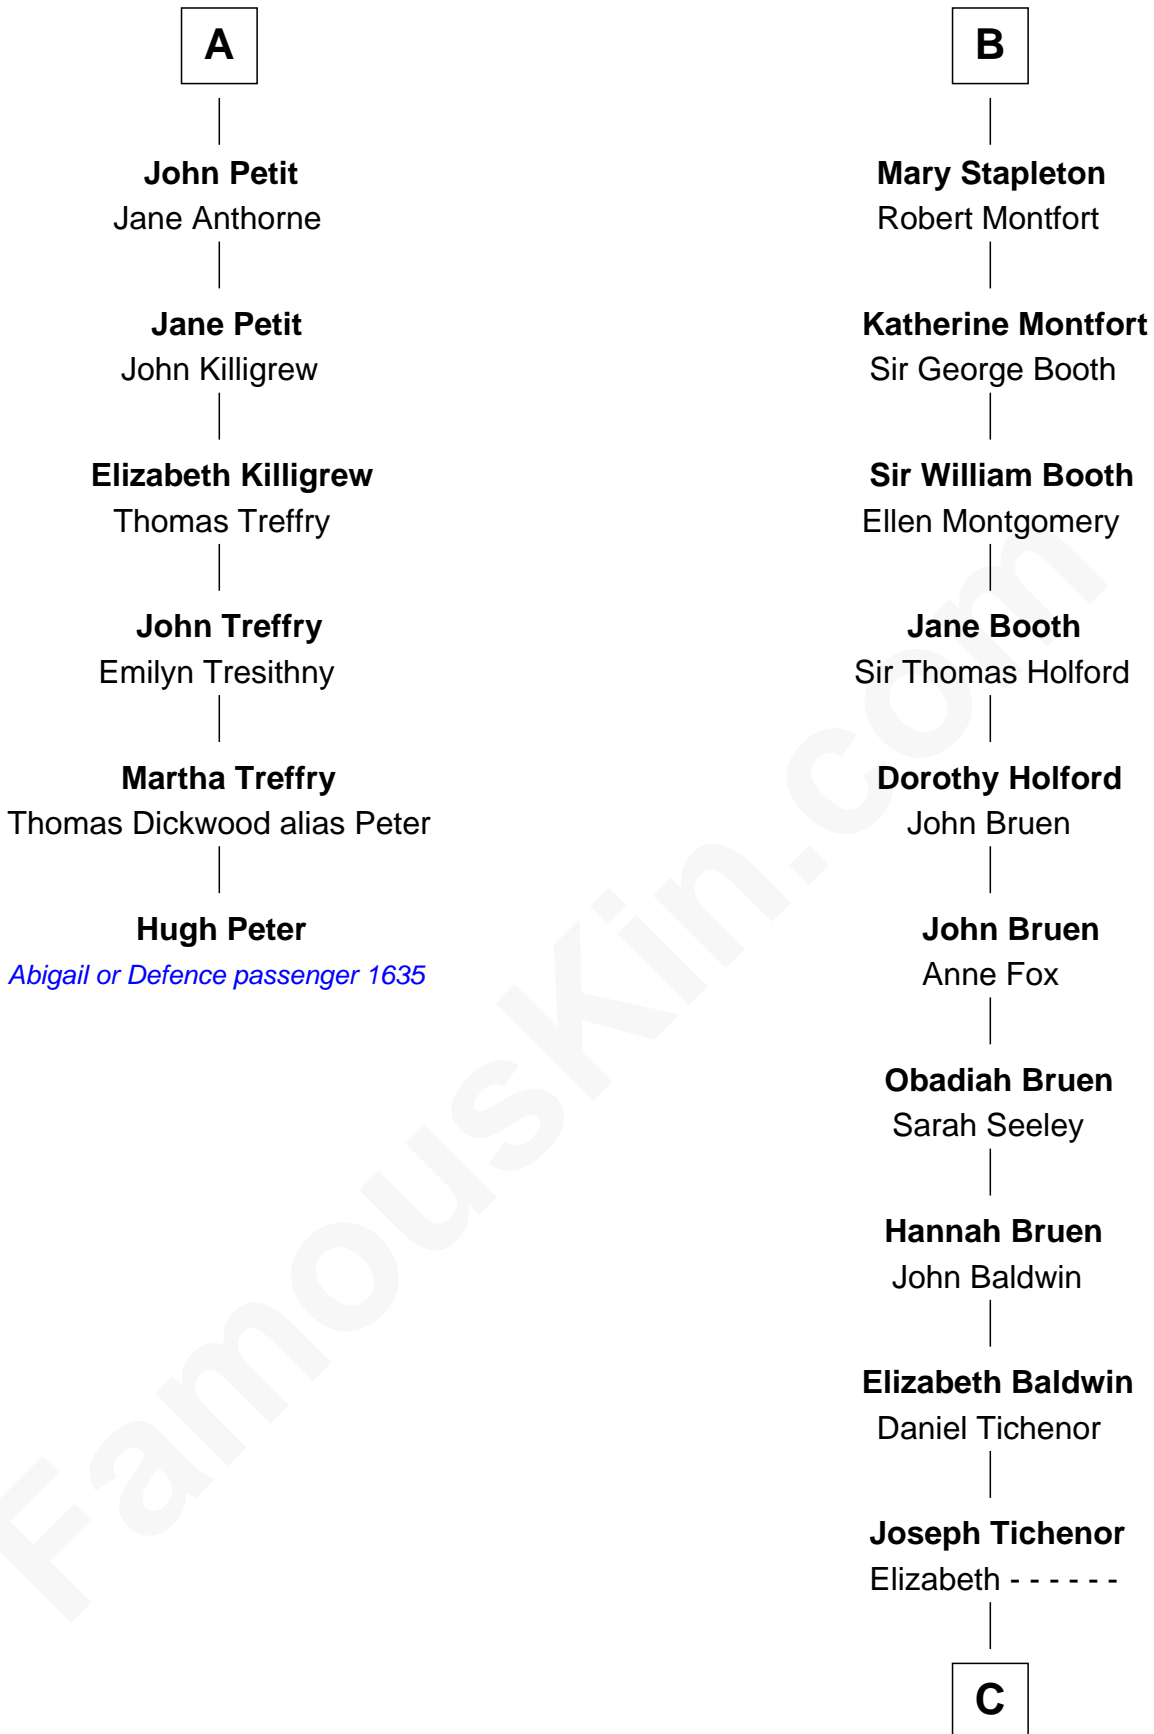

FamousKin.com

Relationship Chart of

Hugh Peter

(c1598 - 1660) Abigail or Defence passenger 1635

12th cousin 7 times removed of

Isaac Taylor Tichenor

President of Auburn University

Sir Richard Fitzlves

Sir William FitzRichard

Rose Bevyle

Isabel FitzWilliam

Sir Stephen de Beaupré

Sir Ralph de Beaupré

Margaret de Furneaux

Isabel de Beaupré

John de Longland

Margaret Longland

John Deviock

Margaret Deviock

John Stapleton

Margaret Stapleton

B

C

Daniel Tichenor

Anna Byram

James Tichenor

Margaret Bennett

Isaac Taylor Tichenor

President of Auburn University

FamousKin.com