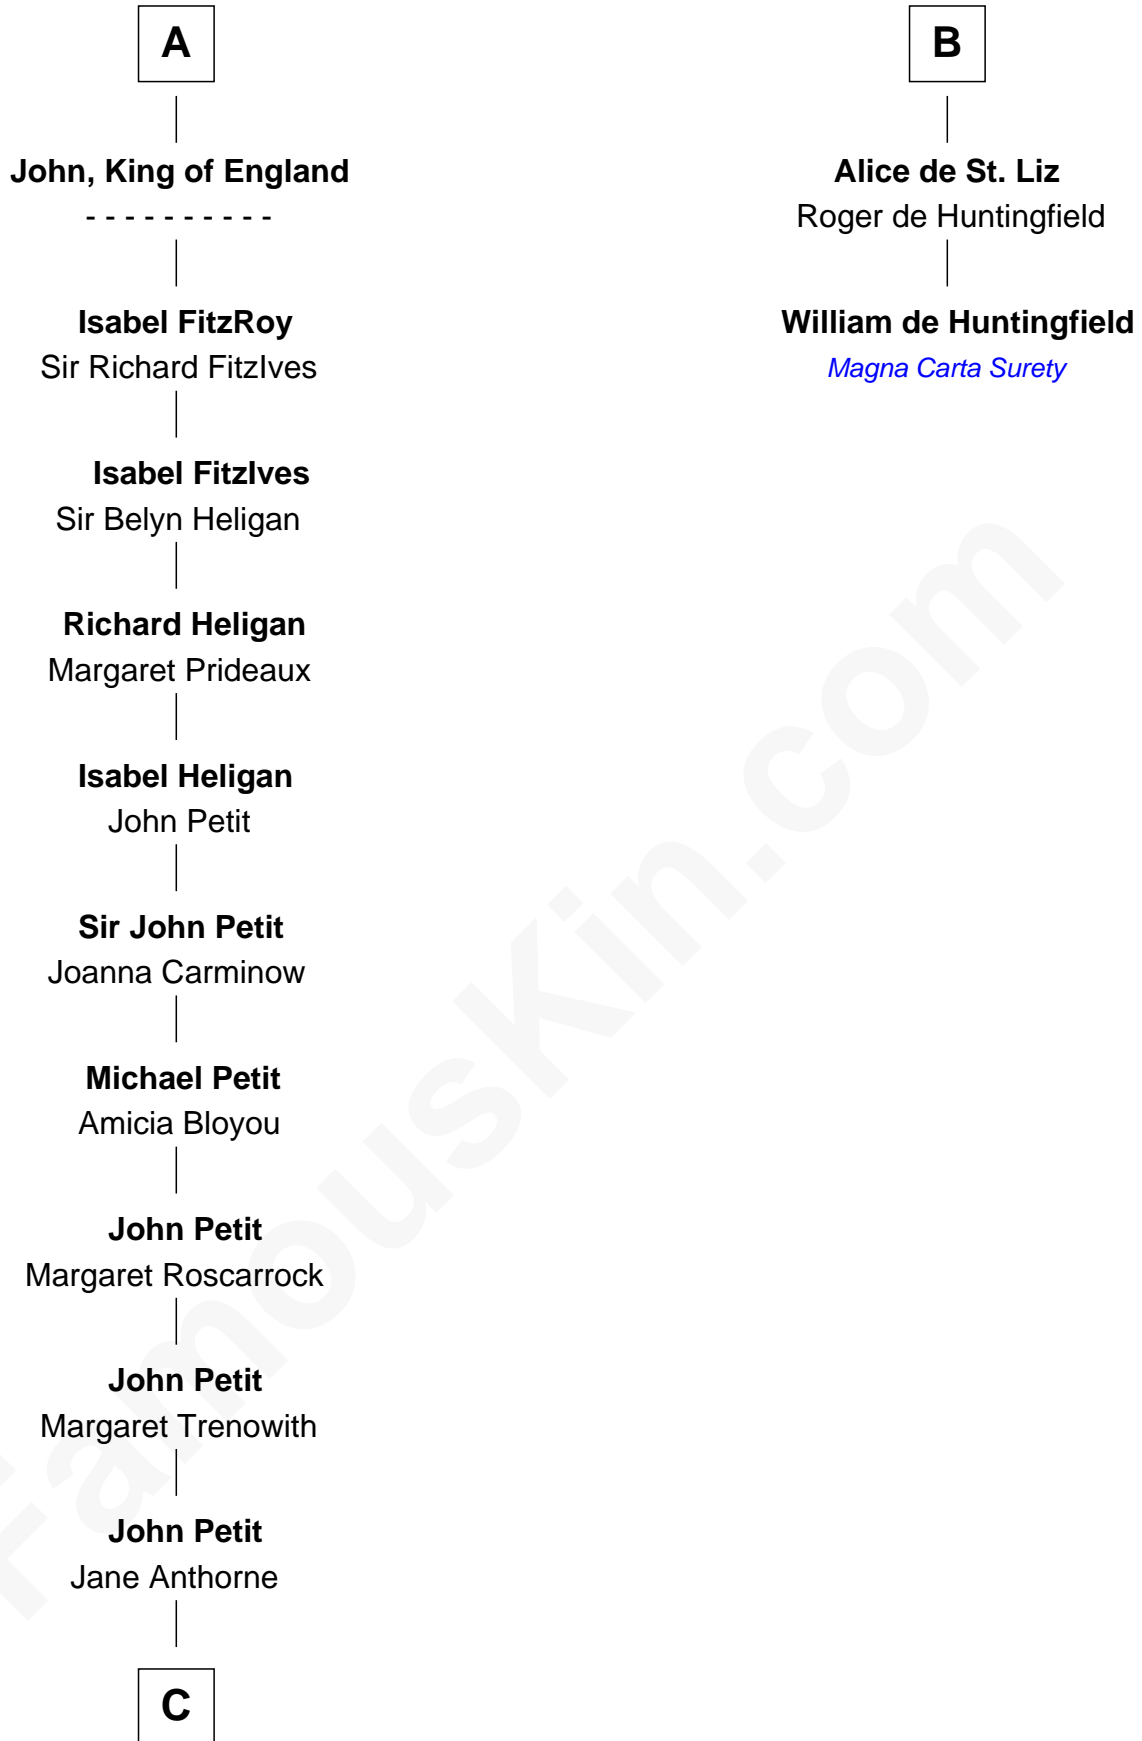

FamousKin.com

Relationship Chart of

Hugh Peter

(c1598 - 1660) Abigail or Defence passenger 1635

8th cousin 13 times removed of

William de Huntingfield
Magna Carta Surety

C

—
Jane Petit

John Killigrew

—
Elizabeth Killigrew

Thomas Treffry

—
John Treffry

Emilyn Tresithny

—
Martha Treffry

Thomas Dickwood alias Peter

—
Hugh Peter

Abigail or Defence passenger 1635

FamousKin.com