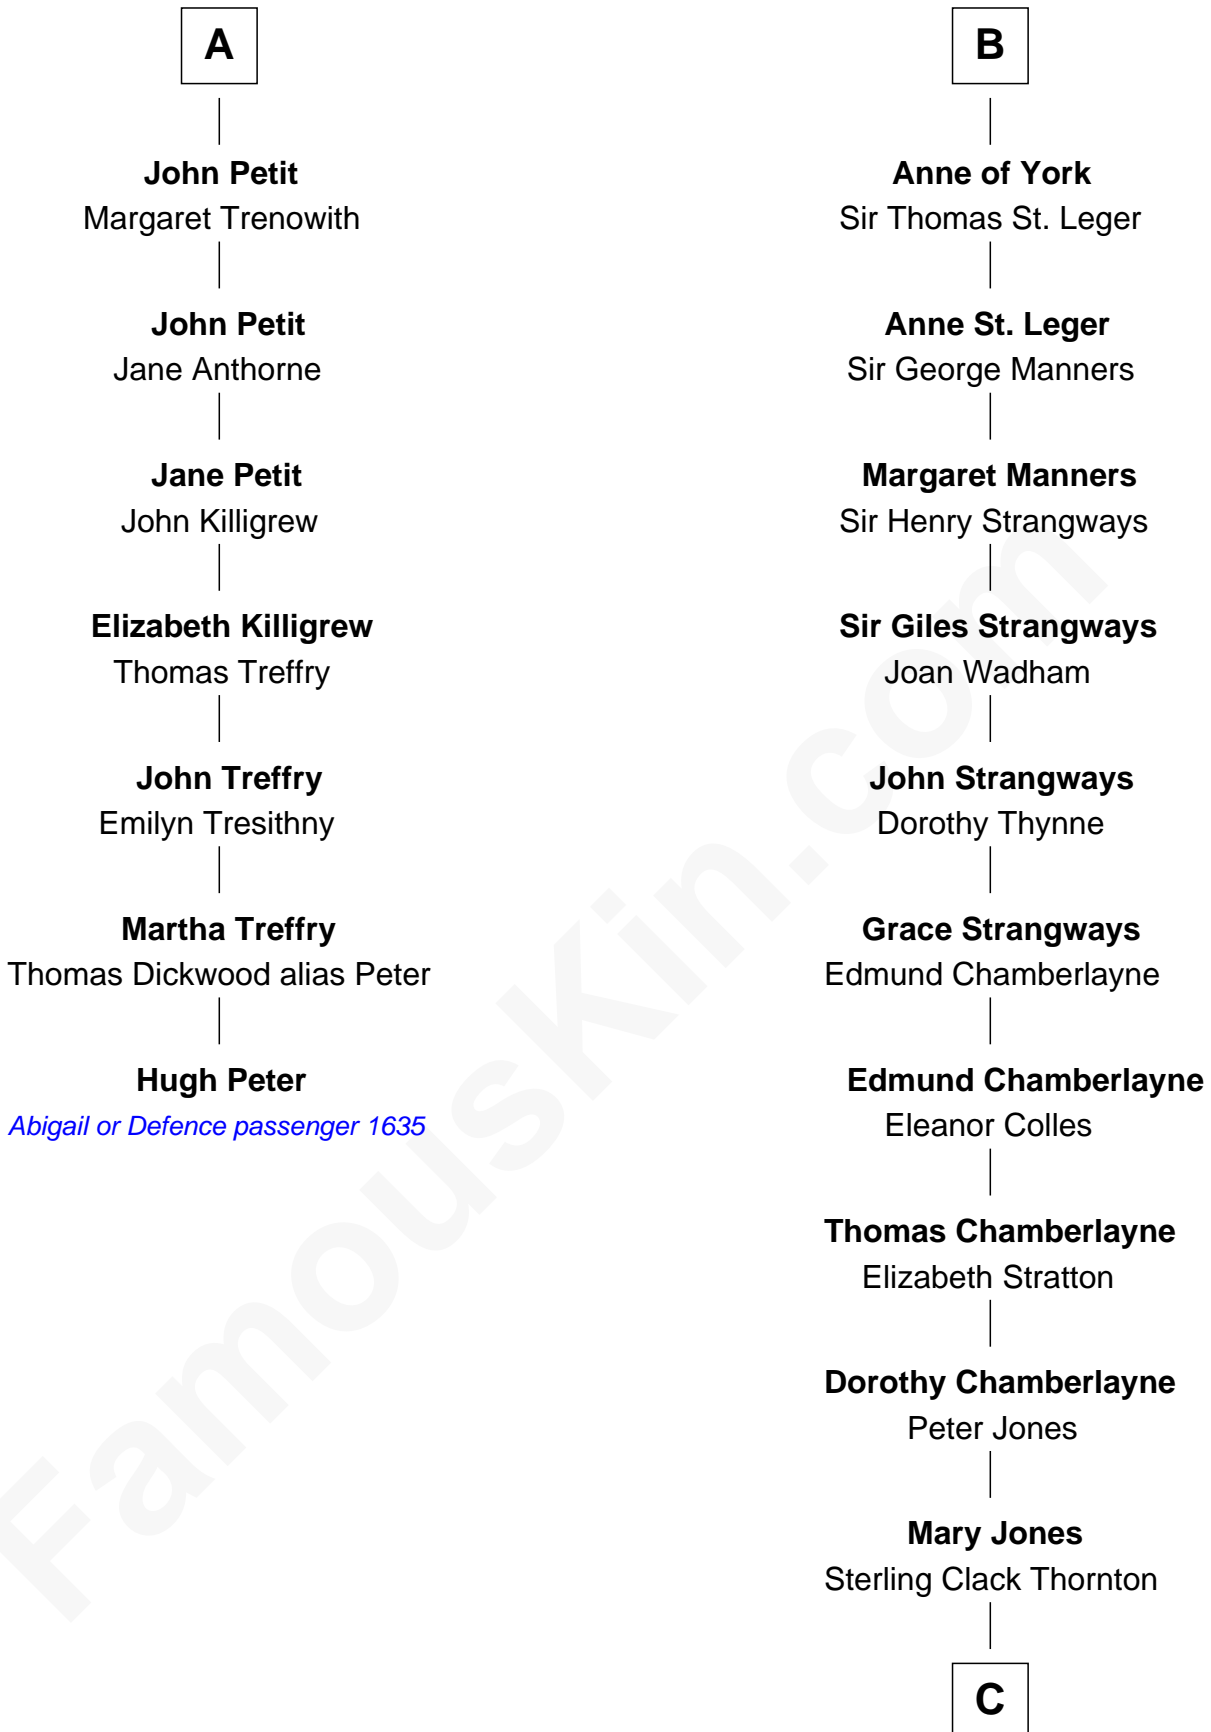

FamousKin.com Relationship Chart of Hugh Peter

(c1598 - 1660) Abigail or Defence passenger 1635

13th cousin 8 times removed of

Steve McQueen
Movie Actor

C

Harriet Susan Thornton

Alexander Bridgland

Martha A. Bridgland

Daniel T. Culbertson

Caroline Myrtle Culbertson

Lewis D. McQueen

William Terence McQueen

Julian Crawford

Steve McQueen

Movie Actor

FamousKin.com