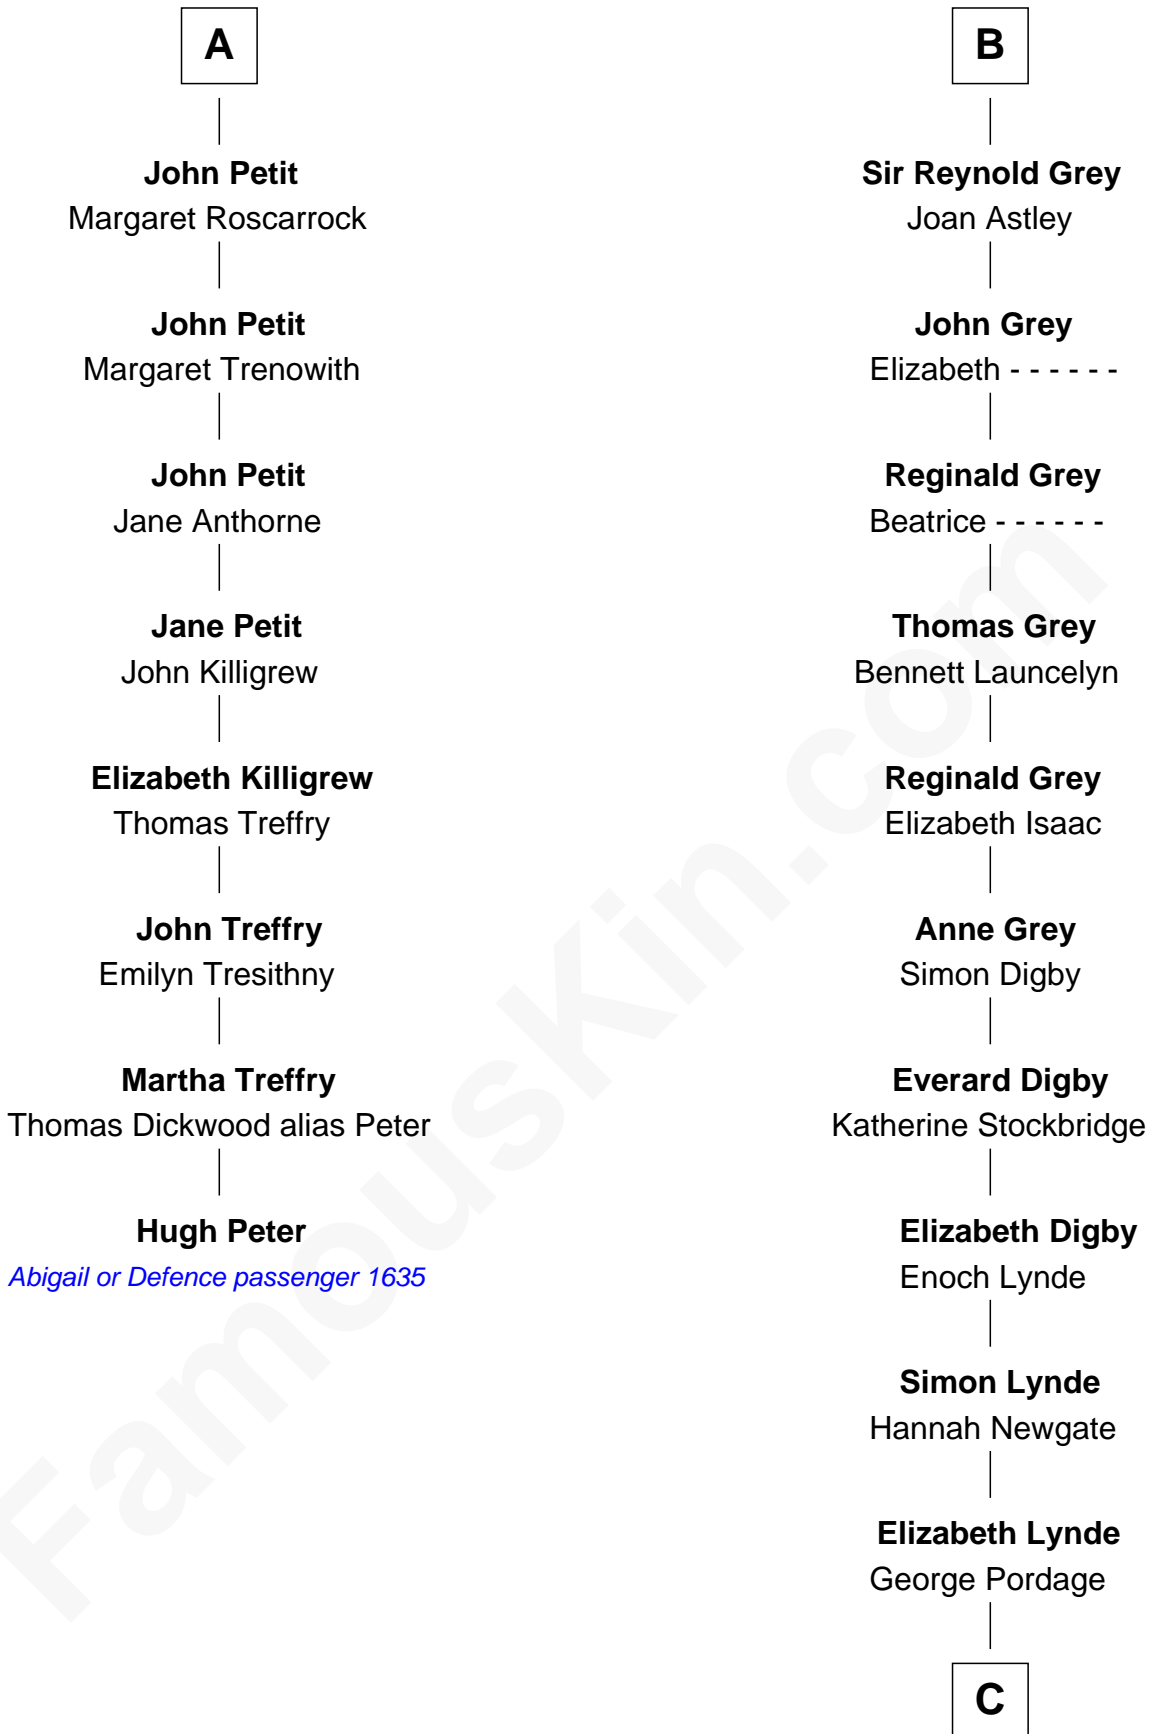

FamousKin.com

Relationship Chart of

Hugh Peter

(c1598 - 1660) Abigail or Defence passenger 1635

14th cousin 4 times removed of

James Bowdoin

2nd Governor of Massachusetts

C

Hannah Pordage
James Bowdoin

James Bowdoin
2nd Governor of Massachusetts

FamousKin.com