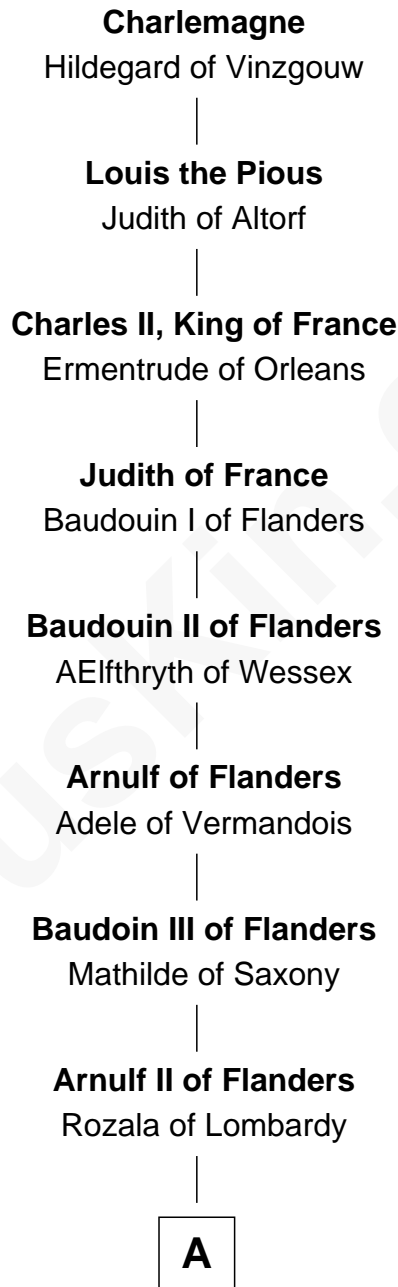

FamousKin.com

Relationship Chart of

Hugh Peter

(c1598 - 1660) *Abigail or Defence* passenger 1635

26th Great-grandson of

Charlemagne

King of the Franks

A

Baudoin IV of Flanders

Ogive of Luxembourg

Baudoin V of Flanders

Adela of France

Matilda of Flanders

William I, King of England

Henry I, King of England

Maud of Scotland