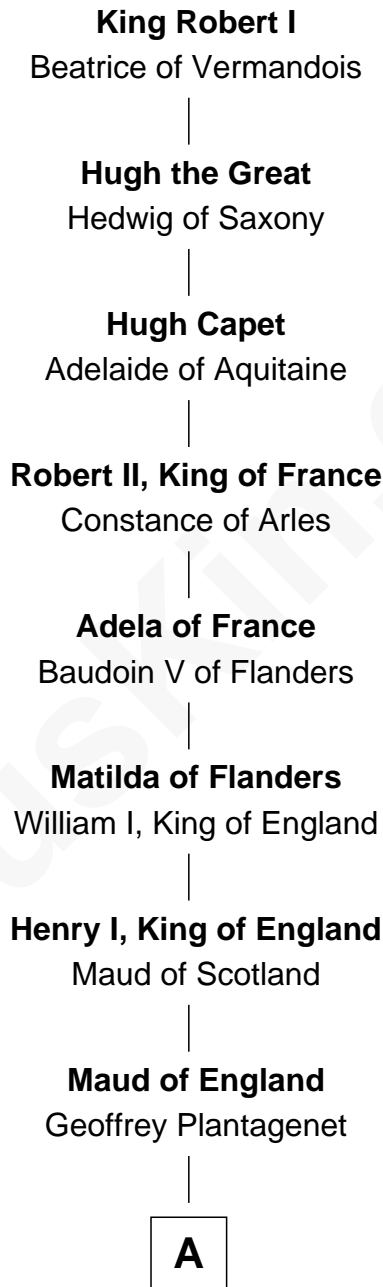

# FamousKin.com

## Relationship Chart of

### Hugh Peter

(c1598 - 1660) *Abigail or Defence* passenger 1635

21st Great-grandson of

**King Robert I**  
*King of France*

**A**

**Henry II, King of England**

Eleanor of Aquitaine

**John, King of England**