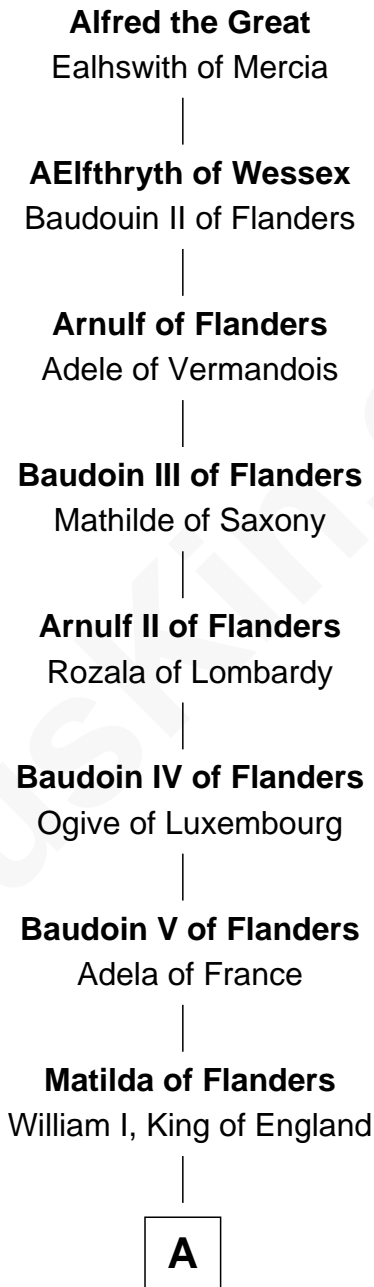

# FamousKin.com

## Relationship Chart of

### Hugh Peter

(c1598 - 1660) Abigail or Defence passenger 1635

23rd Great-grandson of

**Alfred the Great**  
*King of the Anglo-Saxons*

**A**

**Henry I, King of England**

Maud of Scotland

**Maud of England**