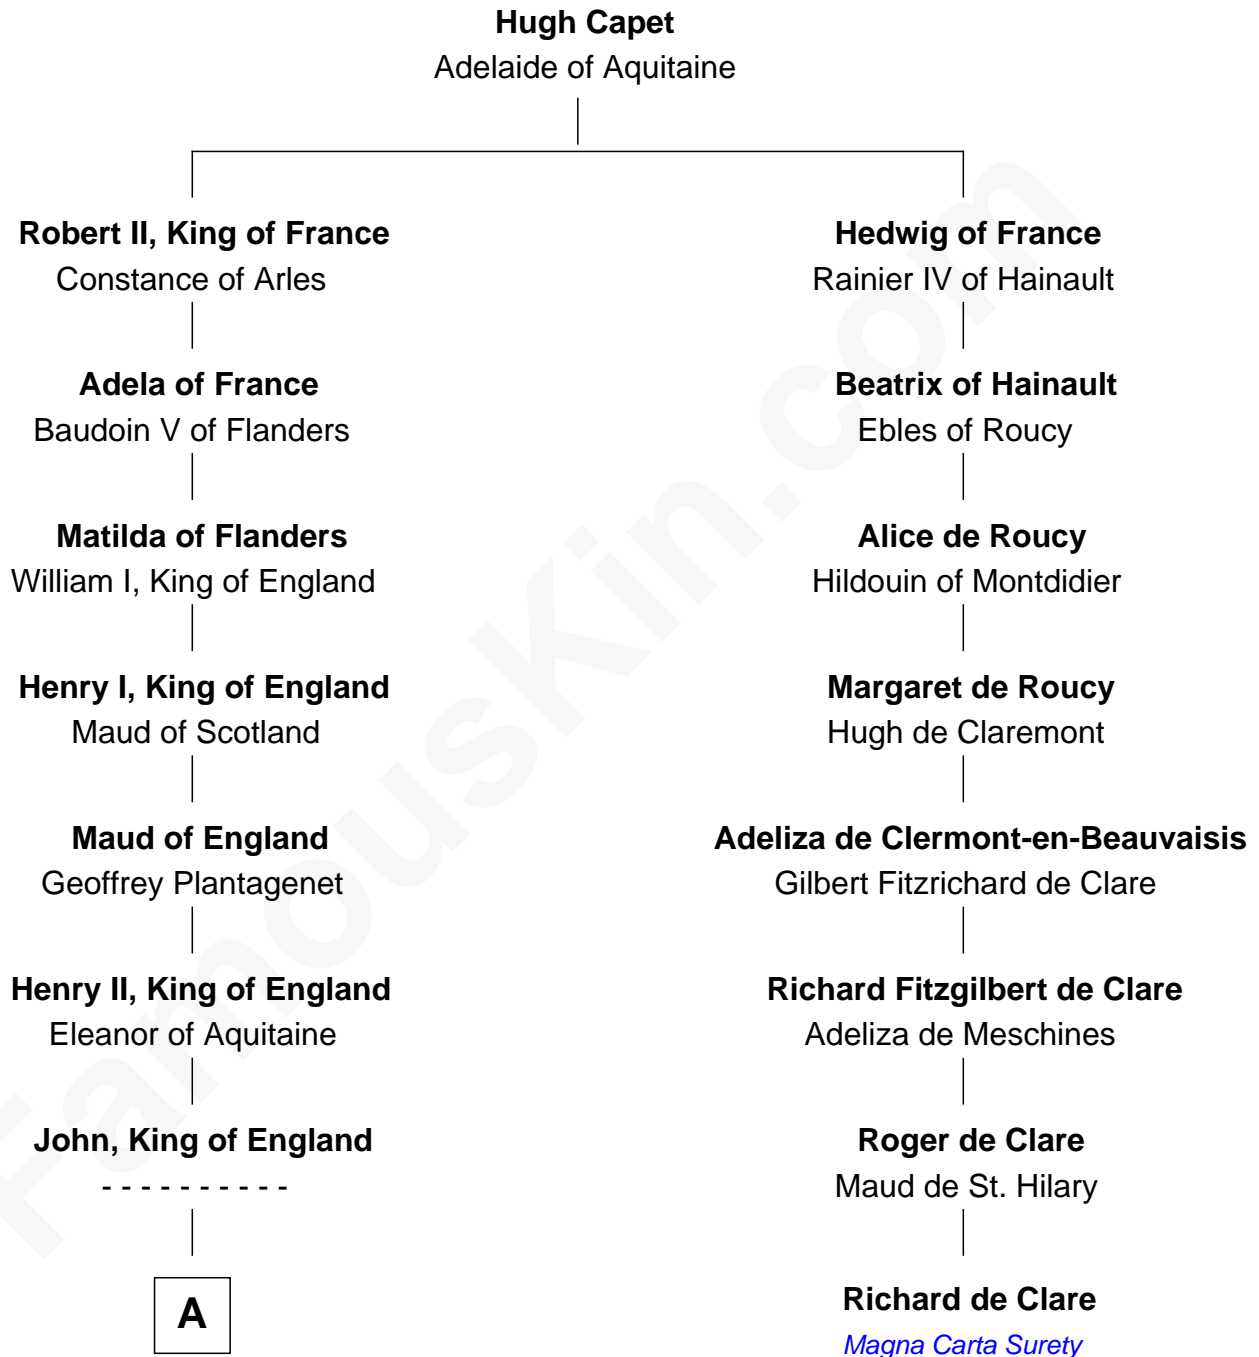

FamousKin.com

Relationship Chart of

Hugh Peter

(c1598 - 1660) Abigail or Defence passenger 1635

7th cousin 13 times removed of

Richard de Clare
Magna Carta Surety

A

Isabel FitzRoy
Sir Richard Fitzlves

—
Martha Treffry

Thomas Dickwood alias Peter

—
Hugh Peter

Abigail or Defence passenger 1635

FamousKin.com