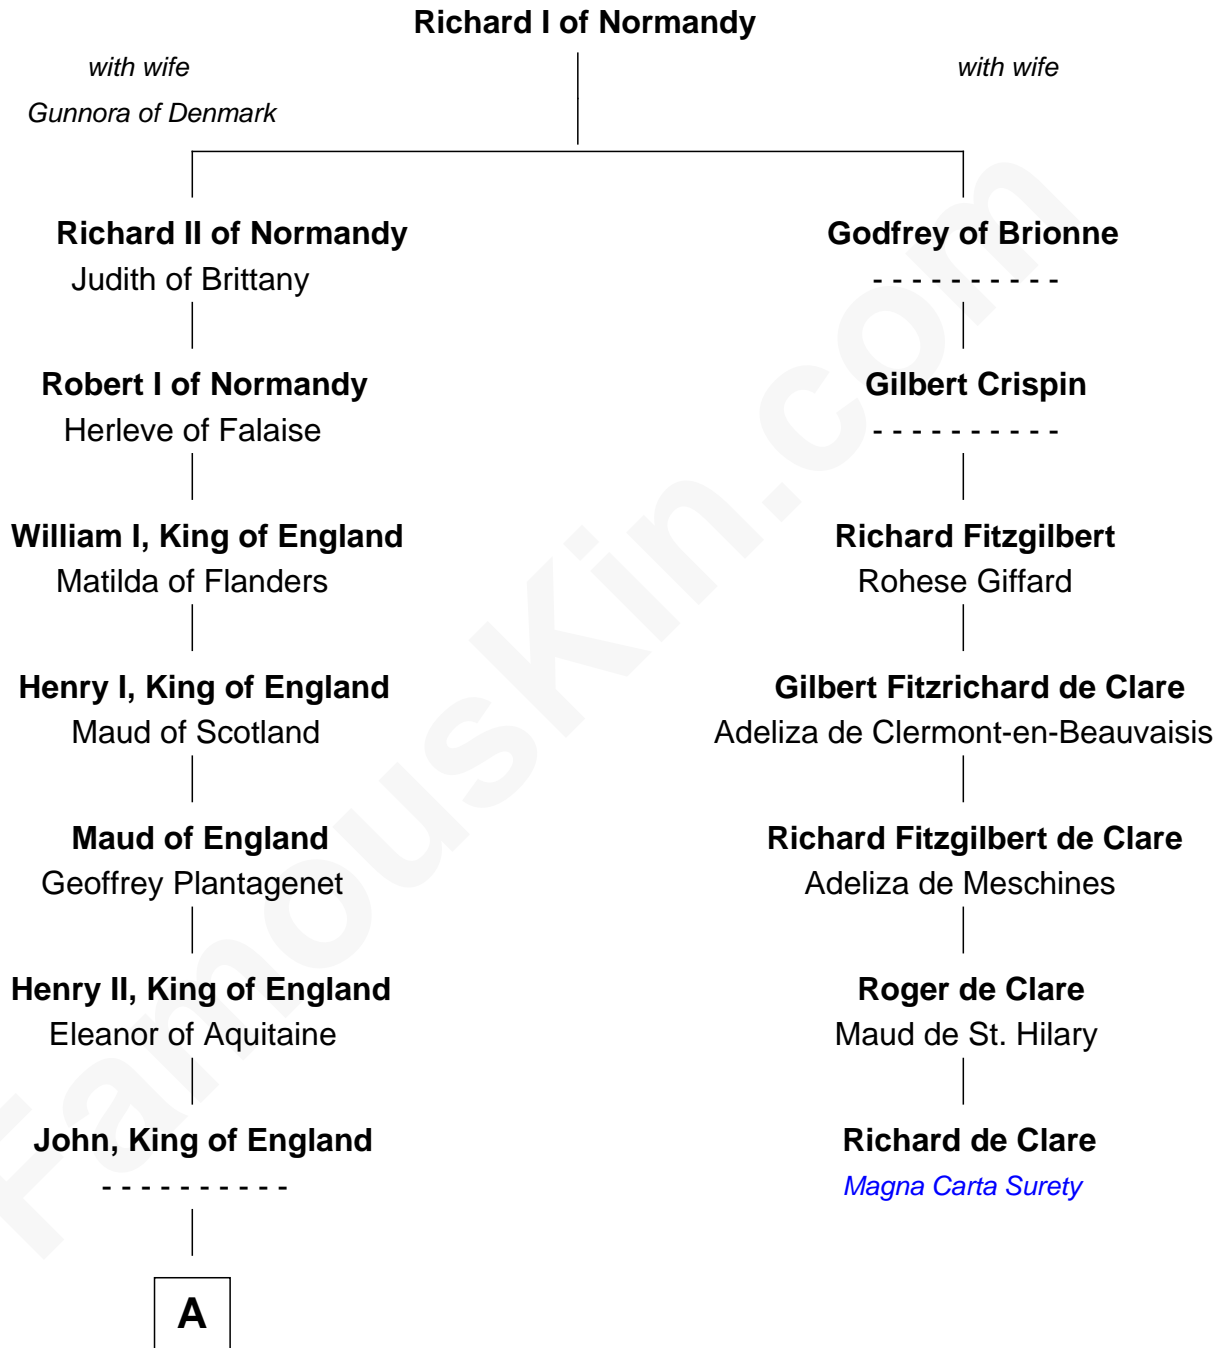

FamousKin.com

Relationship Chart of

Hugh Peter

(c1598 - 1660) Abigail or Defence passenger 1635

6th cousin 14 times removed of

Richard de Clare
Magna Carta Surety

B

—
Elizabeth Killigrew

Thomas Treffry

—
John Treffry

Emilyn Tresithny

—
Martha Treffry

Thomas Dickwood alias Peter

—
Hugh Peter

Abigail or Defence passenger 1635

FamousKin.com