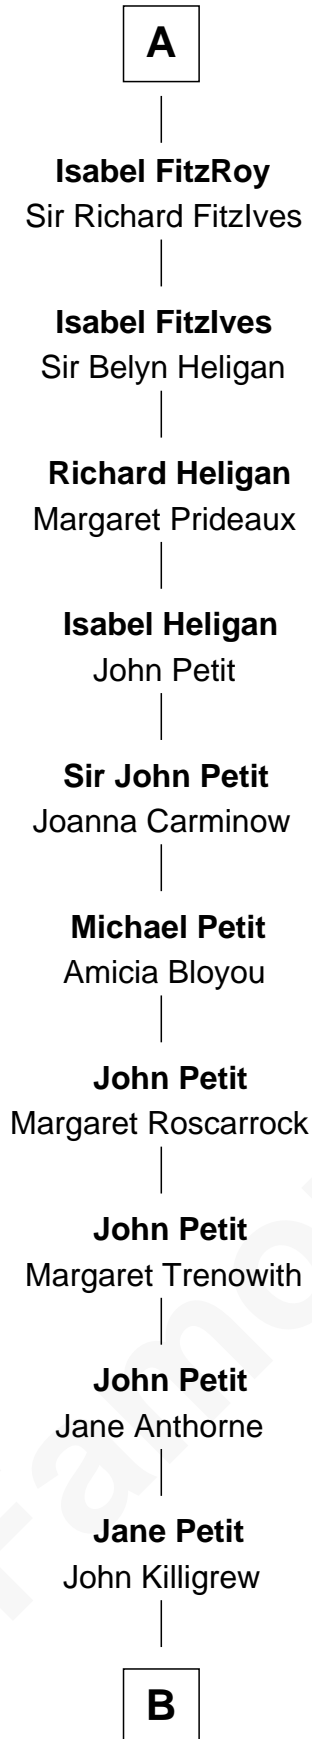

FamousKin.com

Relationship Chart of

Hugh Peter

(c1598 - 1660) Abigail or Defence passenger 1635

6th cousin 14 times removed of

Richard de Clare
Magna Carta Surety

B

—
Elizabeth Killigrew

Thomas Treffry

—
John Treffry

Emilyn Tresithny

—
Martha Treffry

Thomas Dickwood alias Peter

—
Hugh Peter

Abigail or Defence passenger 1635

FamousKin.com