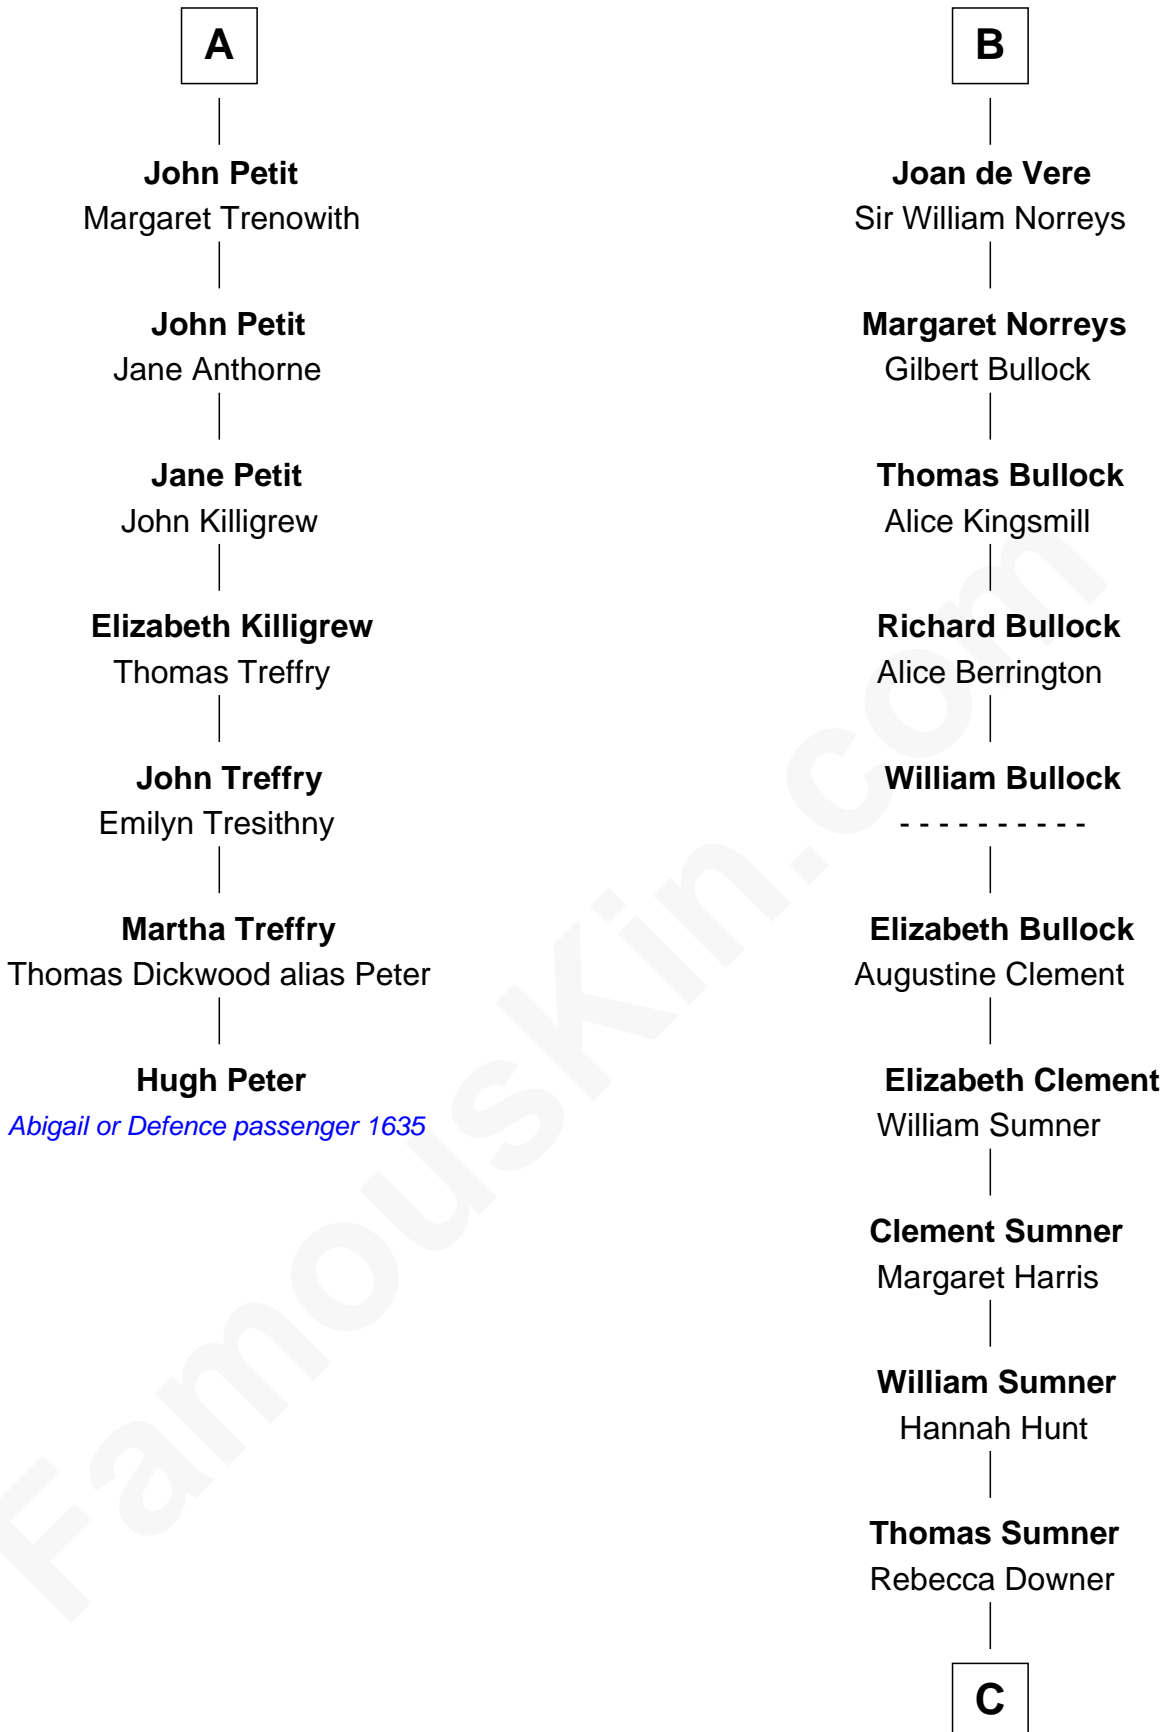

FamousKin.com Relationship Chart of

Hugh Peter

(c1598 - 1660) Abigail or Defence passenger 1635

13th cousin 8 times removed of

Alan Ladd

Movie Actor

C

|
Sylvia Americana Sumner

Abram Shotwell

|
Nancy Shotwell

Alvaro Ladd

|
Oscar F. Ladd

Julia Henrietta Meigs

|
Alan Harwood Ladd

Selina Raleigh

|
Alan Ladd