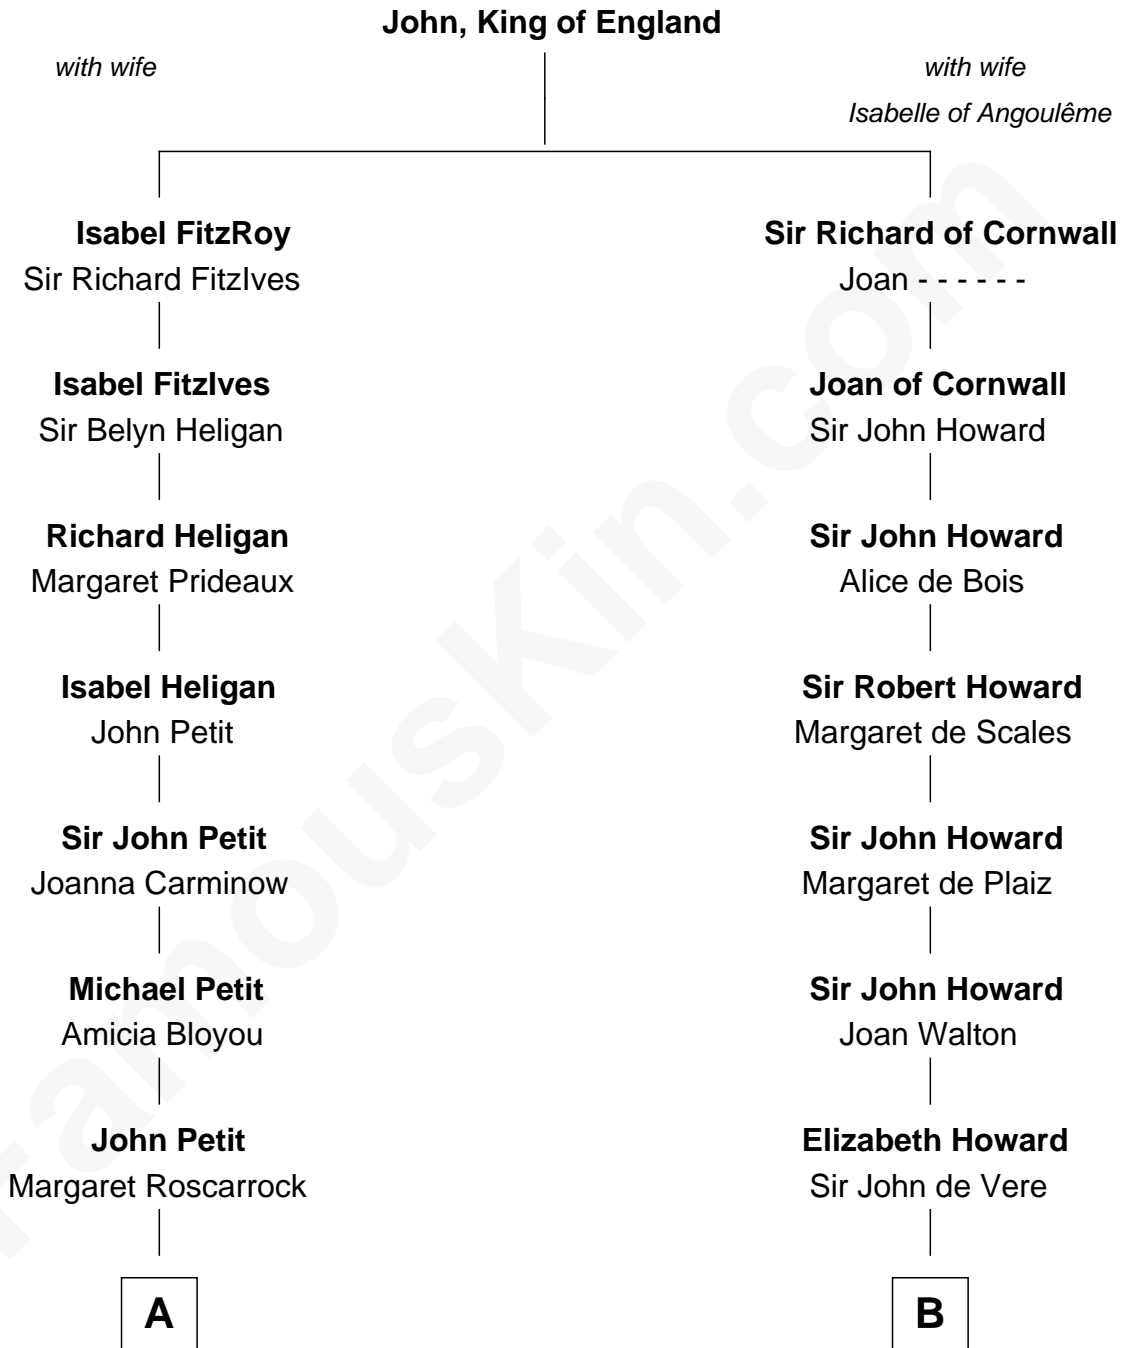

FamousKin.com Relationship Chart of

Hugh Peter

(c1598 - 1660) Abigail or Defence passenger 1635

13th cousin 8 times removed of

Alan Ladd

Movie Actor

C

|
Sylvia Americana Sumner

Abram Shotwell

|
Nancy Shotwell

Alvaro Ladd

|
Oscar F. Ladd

Julia Henrietta Meigs

|
Alan Harwood Ladd

Selina Raleigh

|
Alan Ladd