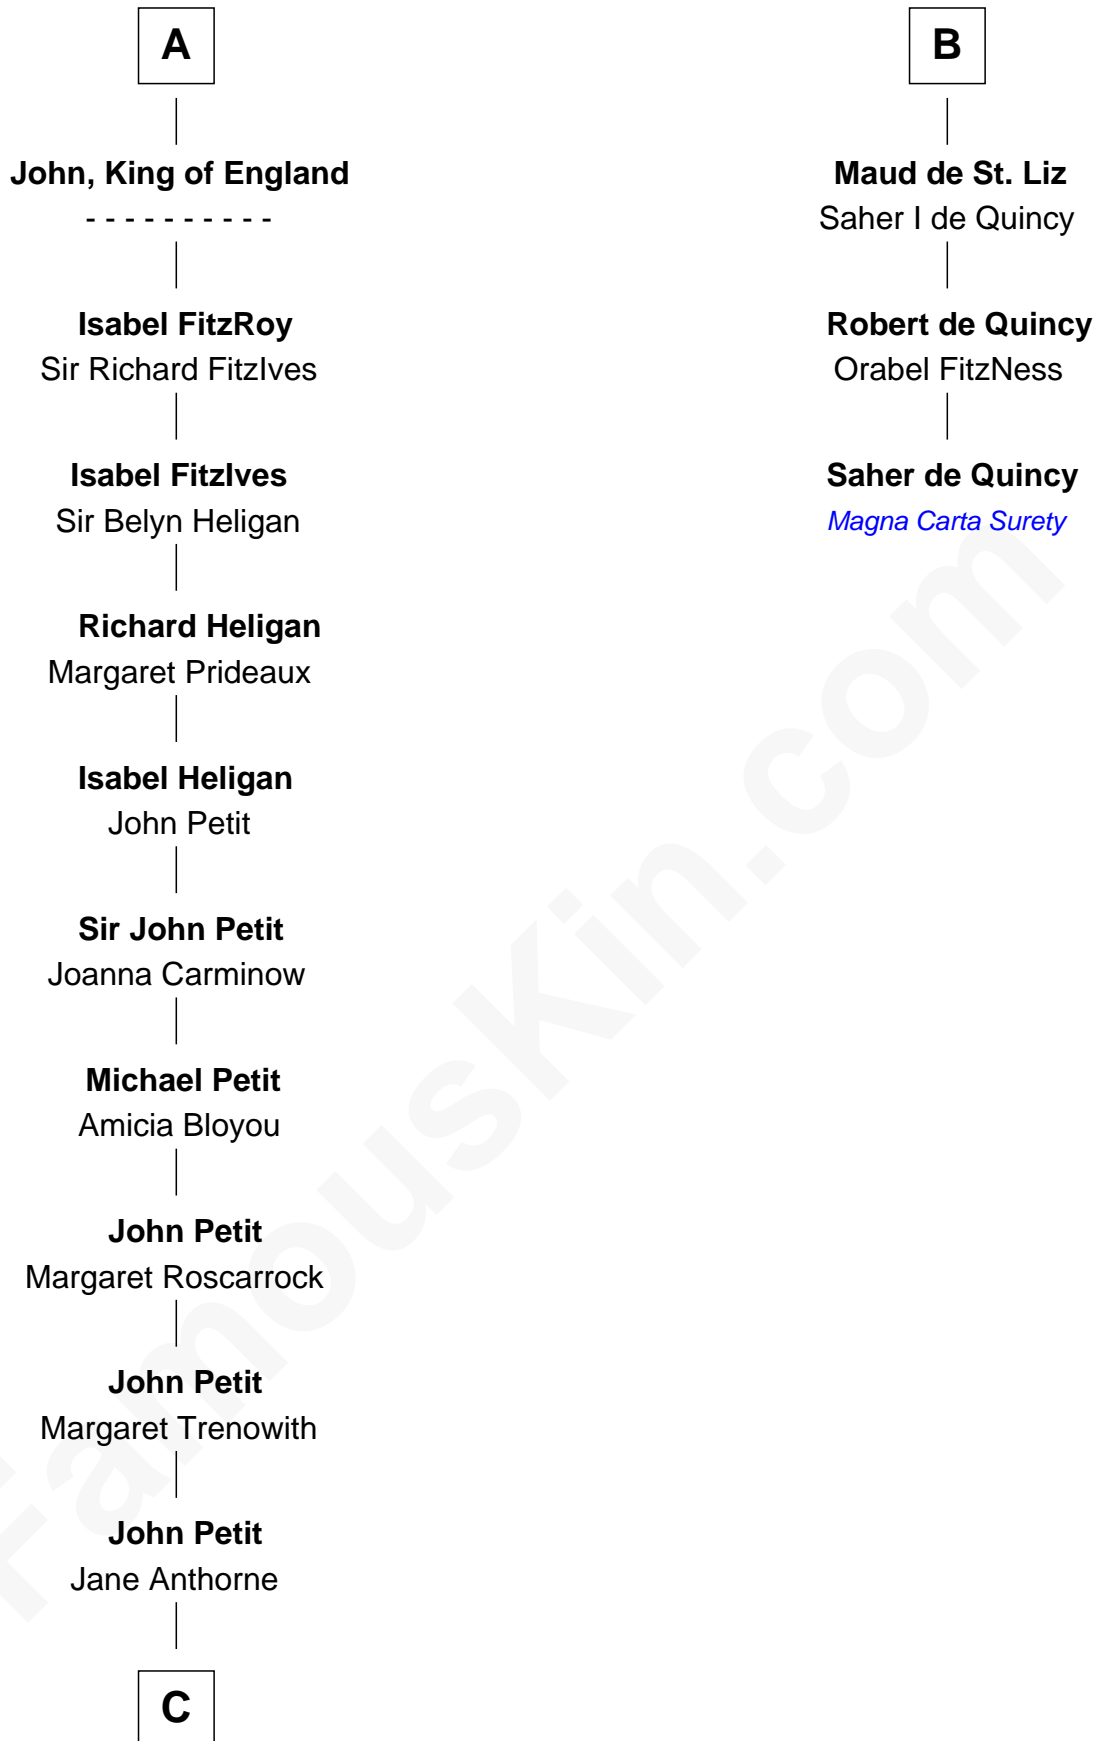

FamousKin.com

Relationship Chart of

Hugh Peter

(c1598 - 1660) Abigail or Defence passenger 1635

9th cousin 12 times removed of

Saher de Quincy
Magna Carta Surety

C

—
Jane Petit

John Killigrew

—
Elizabeth Killigrew

Thomas Treffry

—
John Treffry

Emilyn Tresithny

—
Martha Treffry

Thomas Dickwood alias Peter

—
Hugh Peter

Abigail or Defence passenger 1635

FamousKin.com