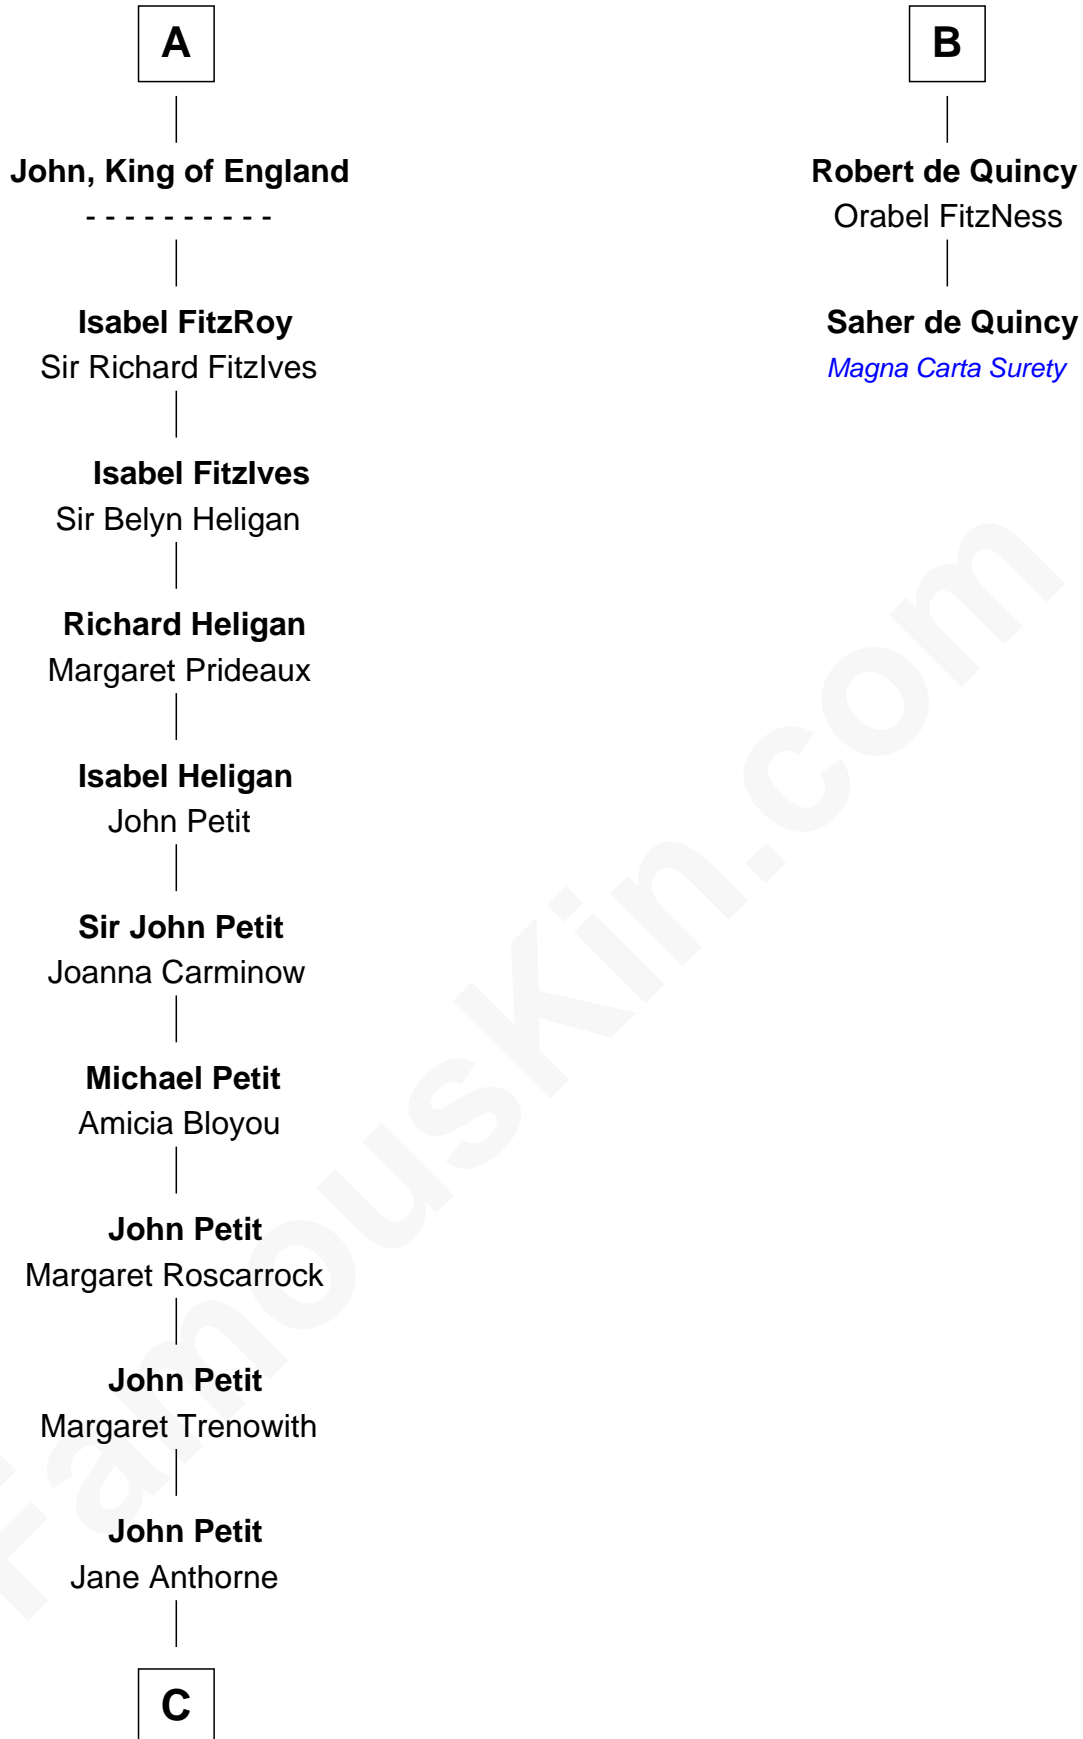

FamousKin.com

Relationship Chart of

Hugh Peter

(c1598 - 1660) Abigail or Defence passenger 1635

8th cousin 13 times removed of

Saher de Quincy
Magna Carta Surety

C

—
Jane Petit

John Killigrew

—
Elizabeth Killigrew

Thomas Treffry

—
John Treffry

Emilyn Tresithny

—
Martha Treffry

Thomas Dickwood alias Peter

—
Hugh Peter

Abigail or Defence passenger 1635

FamousKin.com