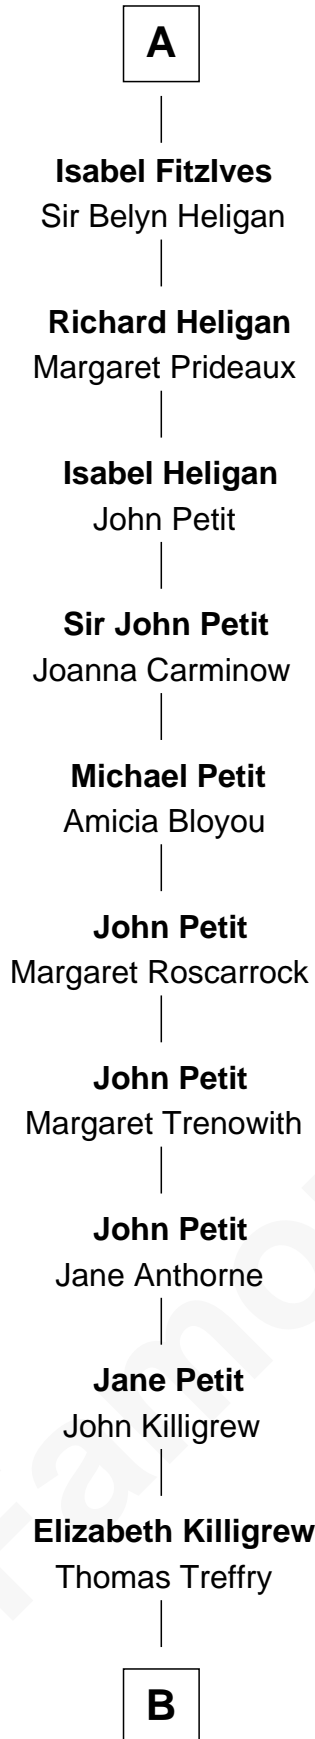

# FamousKin.com

## Relationship Chart of

### Hugh Peter

(c1598 - 1660) *Abigail or Defence* passenger 1635

2nd cousin 17 times removed of

**King Louis VI**  
*King of France*

**B**

—  
**John Treffry**  
Emilyn Tresithny

—  
**Martha Treffry**  
Thomas Dickwood alias Peter

—  
**Hugh Peter**  
*Abigail or Defence passenger 1635*

FamousKin.com