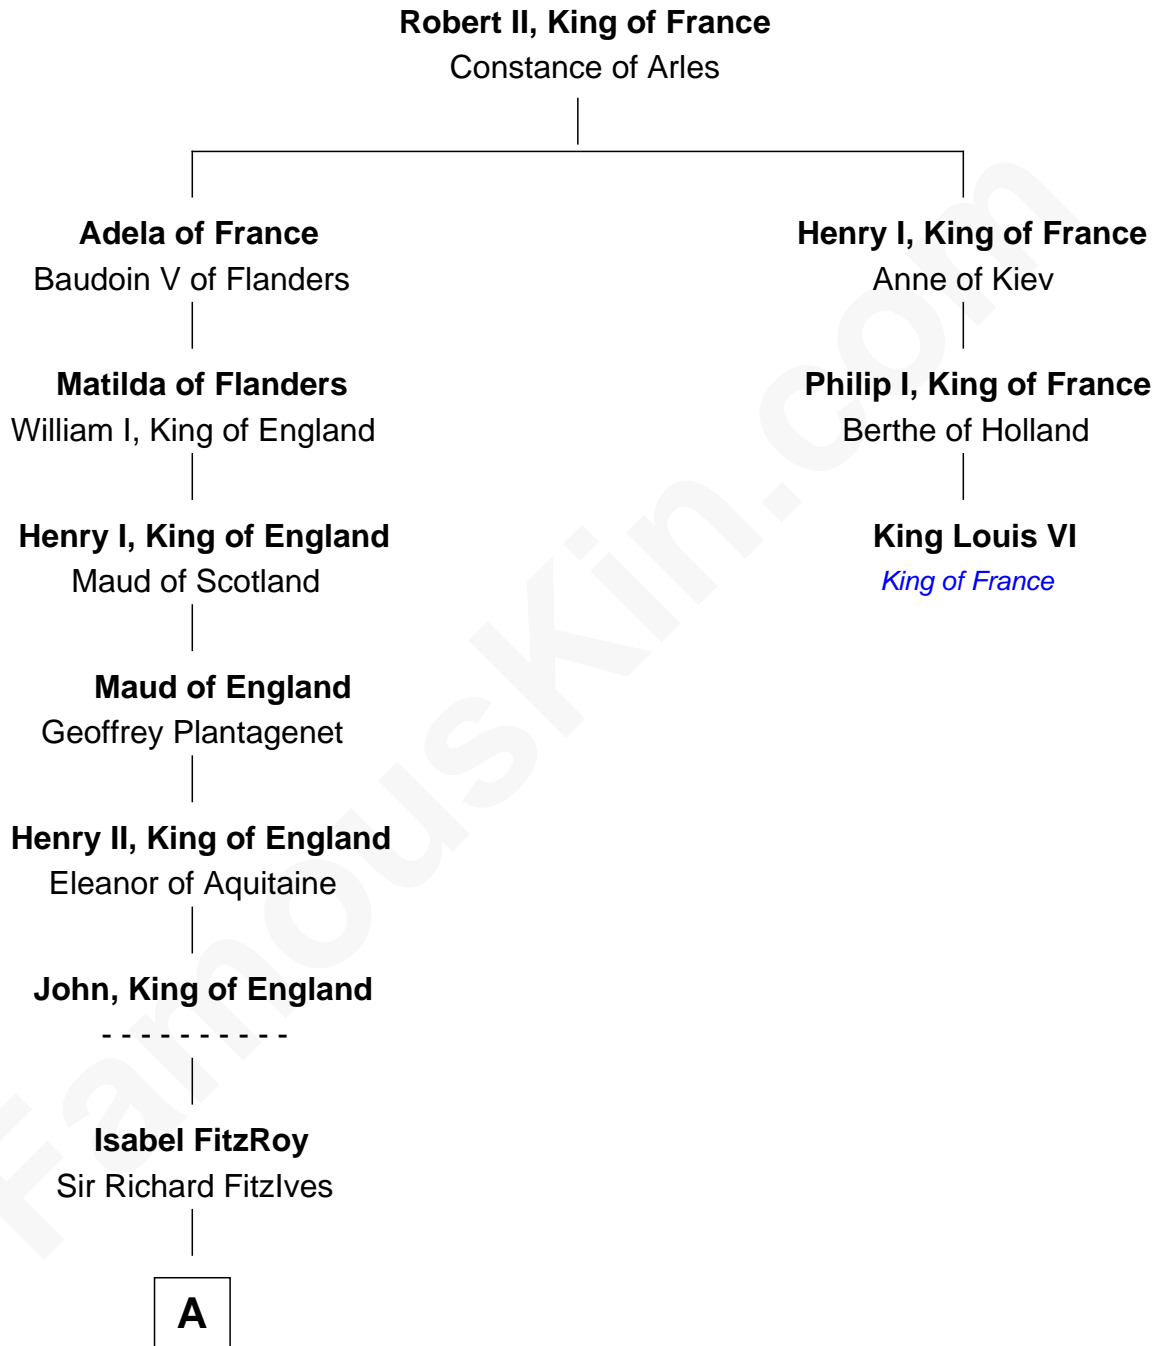

# FamousKin.com

## Relationship Chart of

### Hugh Peter

(c1598 - 1660) *Abigail or Defence* passenger 1635

2nd cousin 17 times removed of

**King Louis VI**  
*King of France*

**B**

—  
**John Treffry**  
Emilyn Tresithny

—  
**Martha Treffry**  
Thomas Dickwood alias Peter