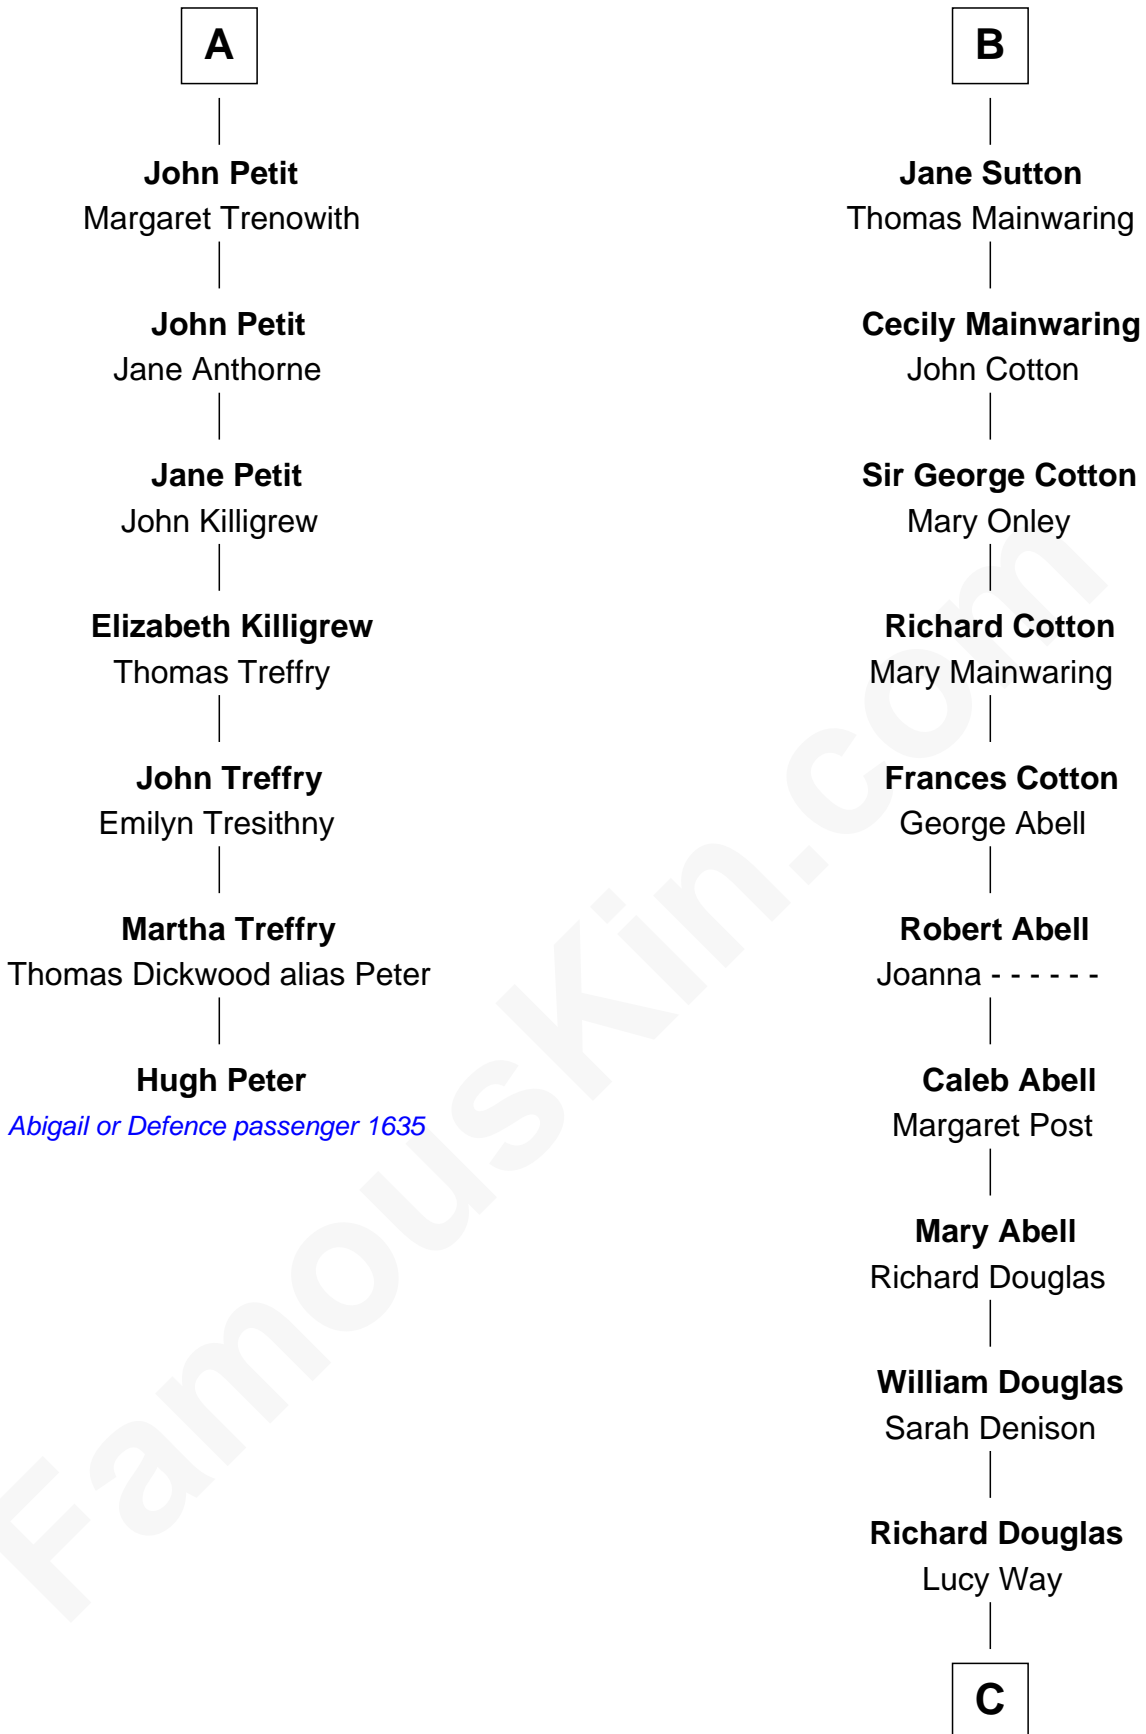

FamousKin.com
Relationship Chart of
Hugh Peter

(c1598 - 1660) Abigail or Defence passenger 1635

13th cousin 7 times removed of

Melvyn Douglas
 Movie Actor

C

Erskine Douglas

Sophia Garrett

Emma Jane Douglas

Col. George Taliaferro Shackelford

Lena Priscilla Shackelford

Edouard Gregory Hesselberg

Melvyn Douglas

Movie Actor

FamousKin.com