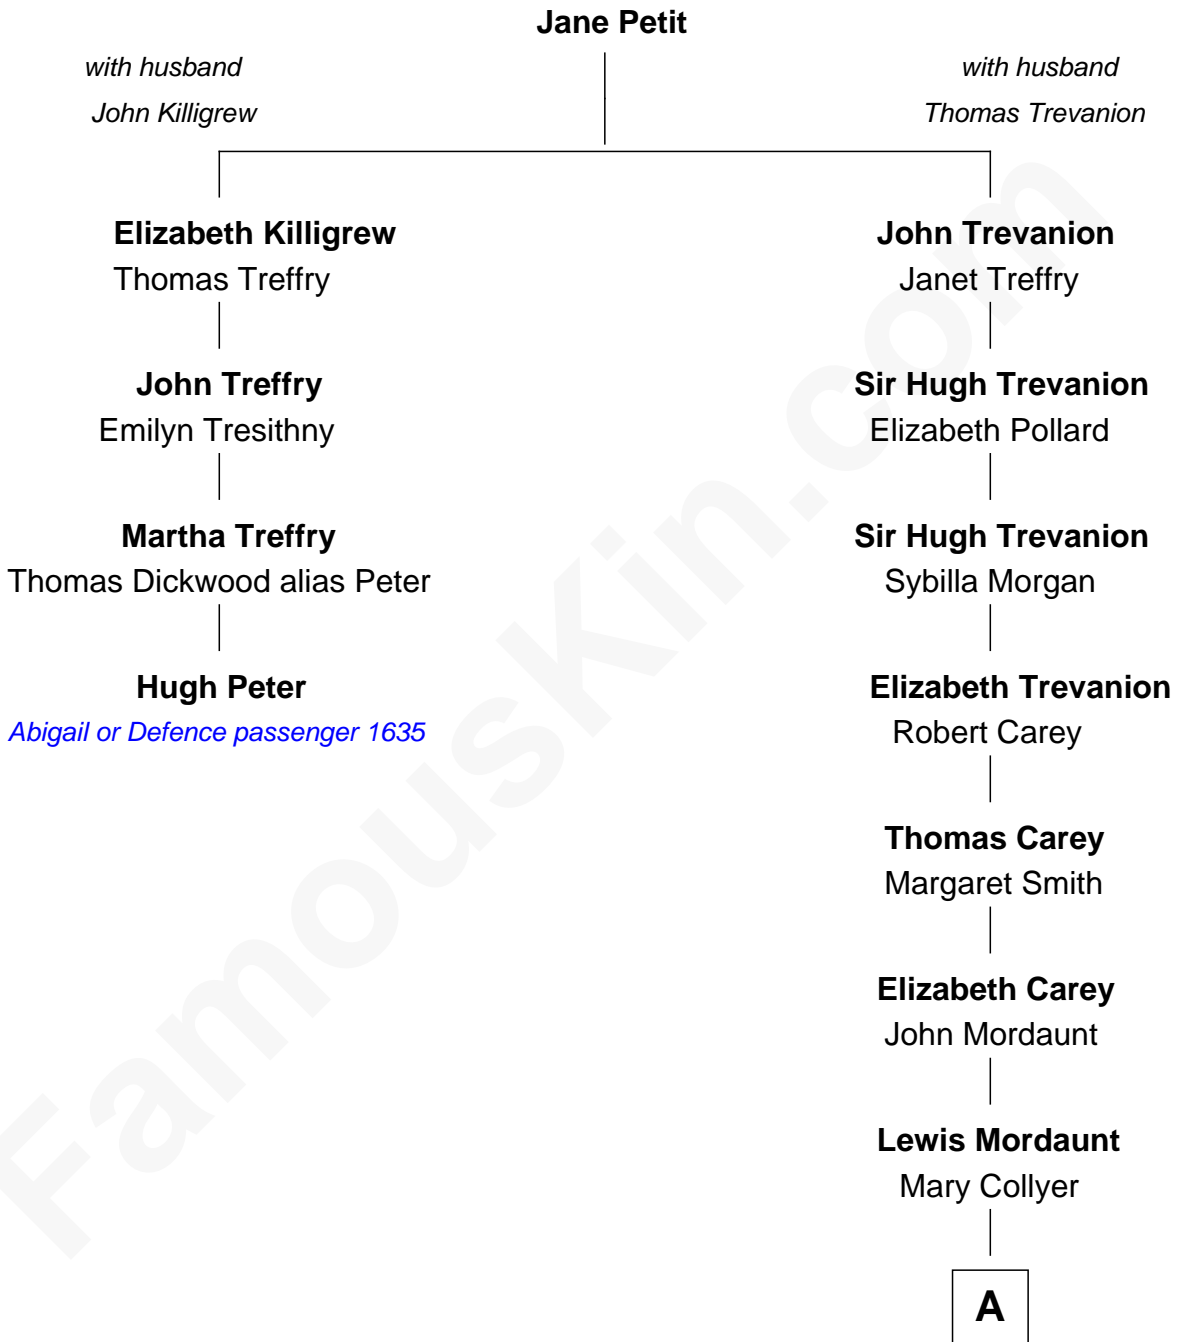

FamousKin.com

Relationship Chart of

Hugh Peter

(c1598 - 1660) *Abigail or Defence passenger 1635*

3rd cousin 11 times removed of

Princess Diana
Princess of Wales

A

Anna Maria Mordaunt

Stephen Poyntz

Margaret Georgiana Poyntz

John Spencer

George John Spencer

Lavina Bingham

Frederick Spencer

Adelaide Horatia Elizabeth Seymour

Charles Robert Spencer