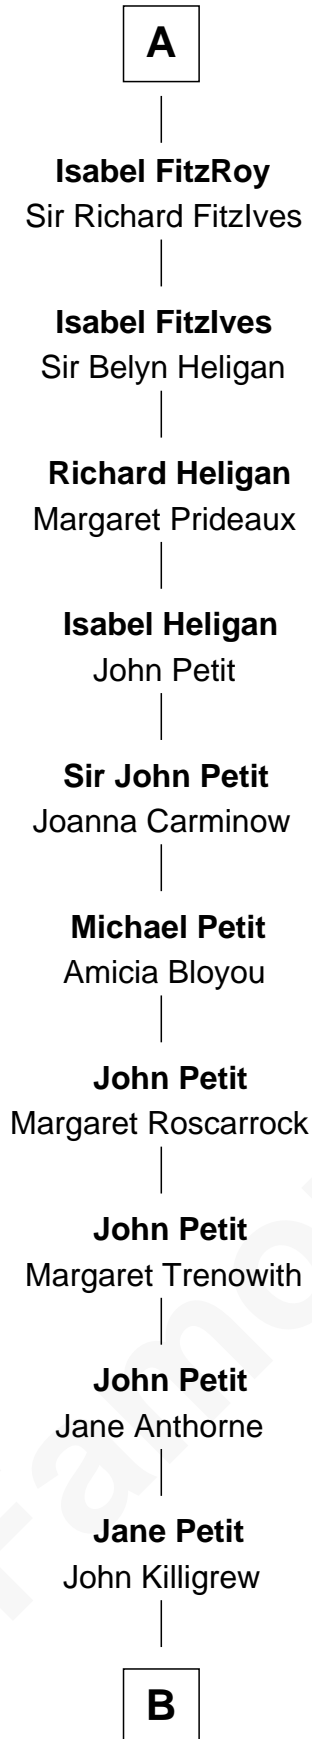

FamousKin.com

Relationship Chart of

Hugh Peter

(c1598 - 1660) Abigail or Defence passenger 1635

7th cousin 13 times removed of

John Fitz Robert
Magna Carta Surety

B

—
Elizabeth Killigrew

Thomas Treffry

—
John Treffry

Emilyn Tresithny

—
Martha Treffry

Thomas Dickwood alias Peter

—
Hugh Peter

Abigail or Defence passenger 1635

FamousKin.com