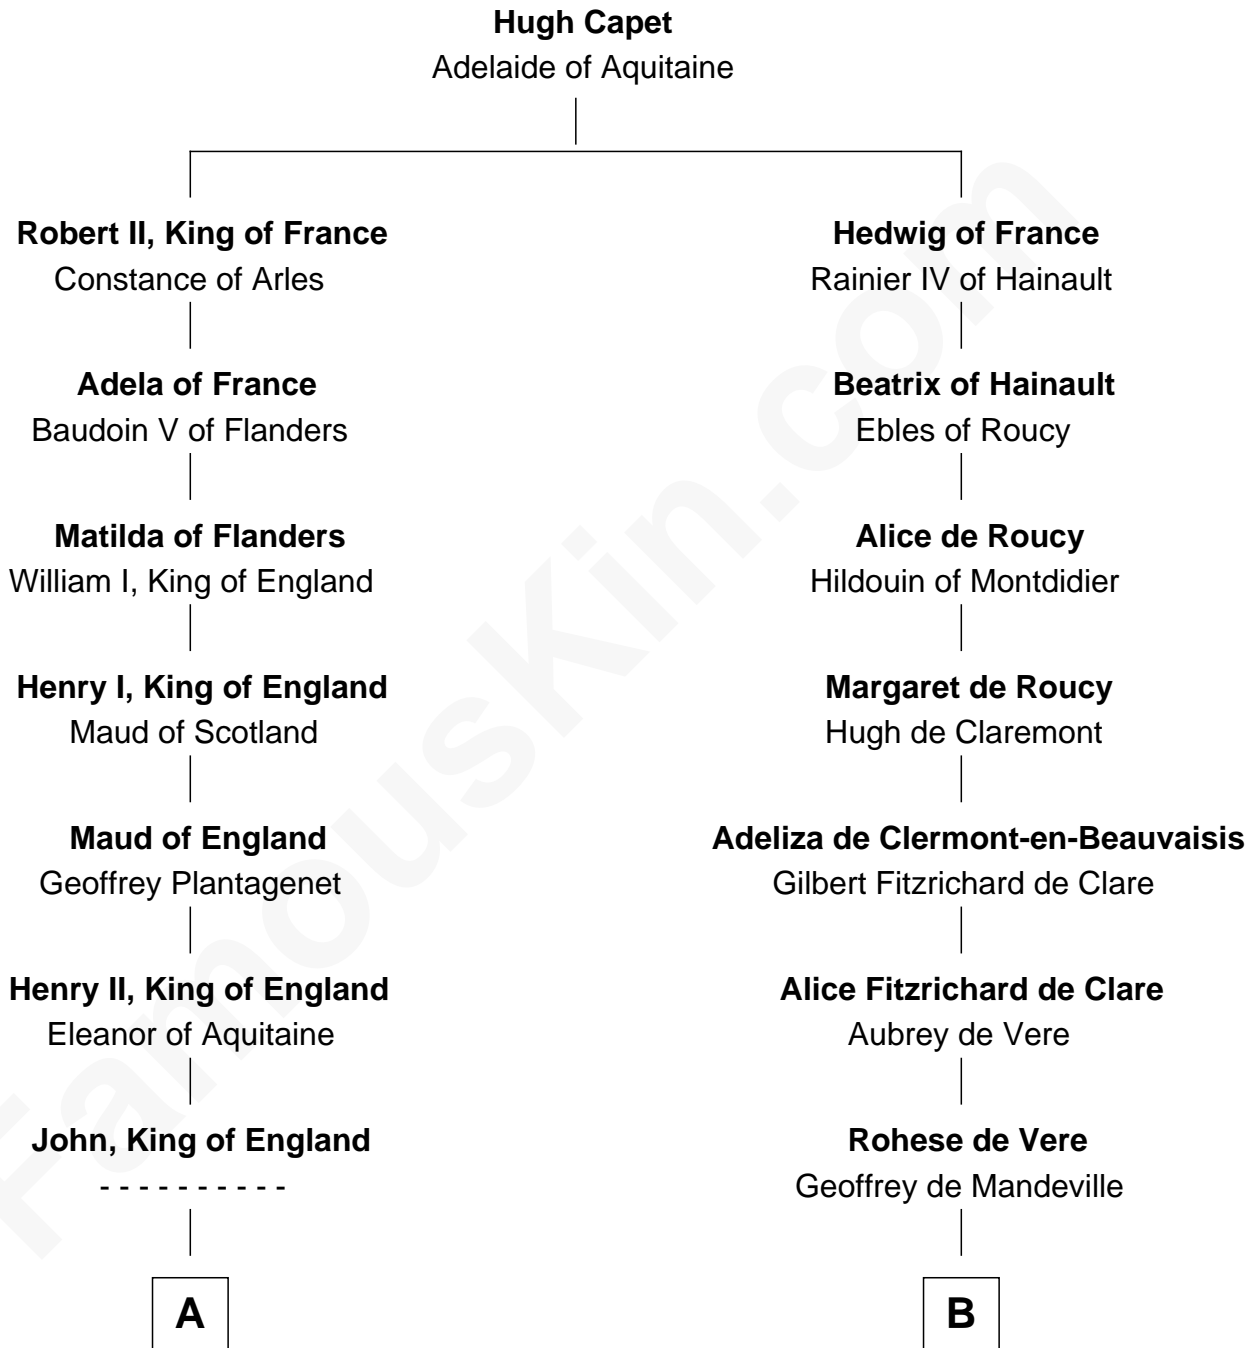

FamousKin.com

Relationship Chart of

Hugh Peter

(c1598 - 1660) Abigail or Defence passenger 1635

9th cousin 11 times removed of

William de Lanvallay
Magna Carta Surety

C

—
Elizabeth Killigrew

Thomas Treffry

—
John Treffry

Emilyn Tresithny

—
Martha Treffry

Thomas Dickwood alias Peter

—
Hugh Peter

Abigail or Defence passenger 1635

FamousKin.com