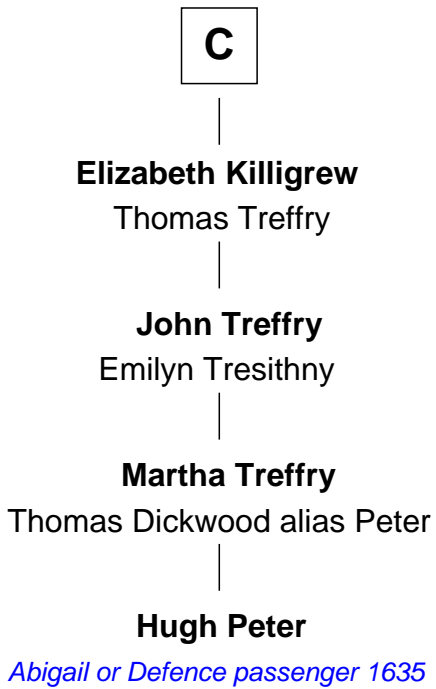

FamousKin.com

Relationship Chart of

Hugh Peter

(c1598 - 1660) Abigail or Defence passenger 1635

9th cousin 11 times removed of

William de Lanvallay
Magna Carta Surety

FamousKin.com