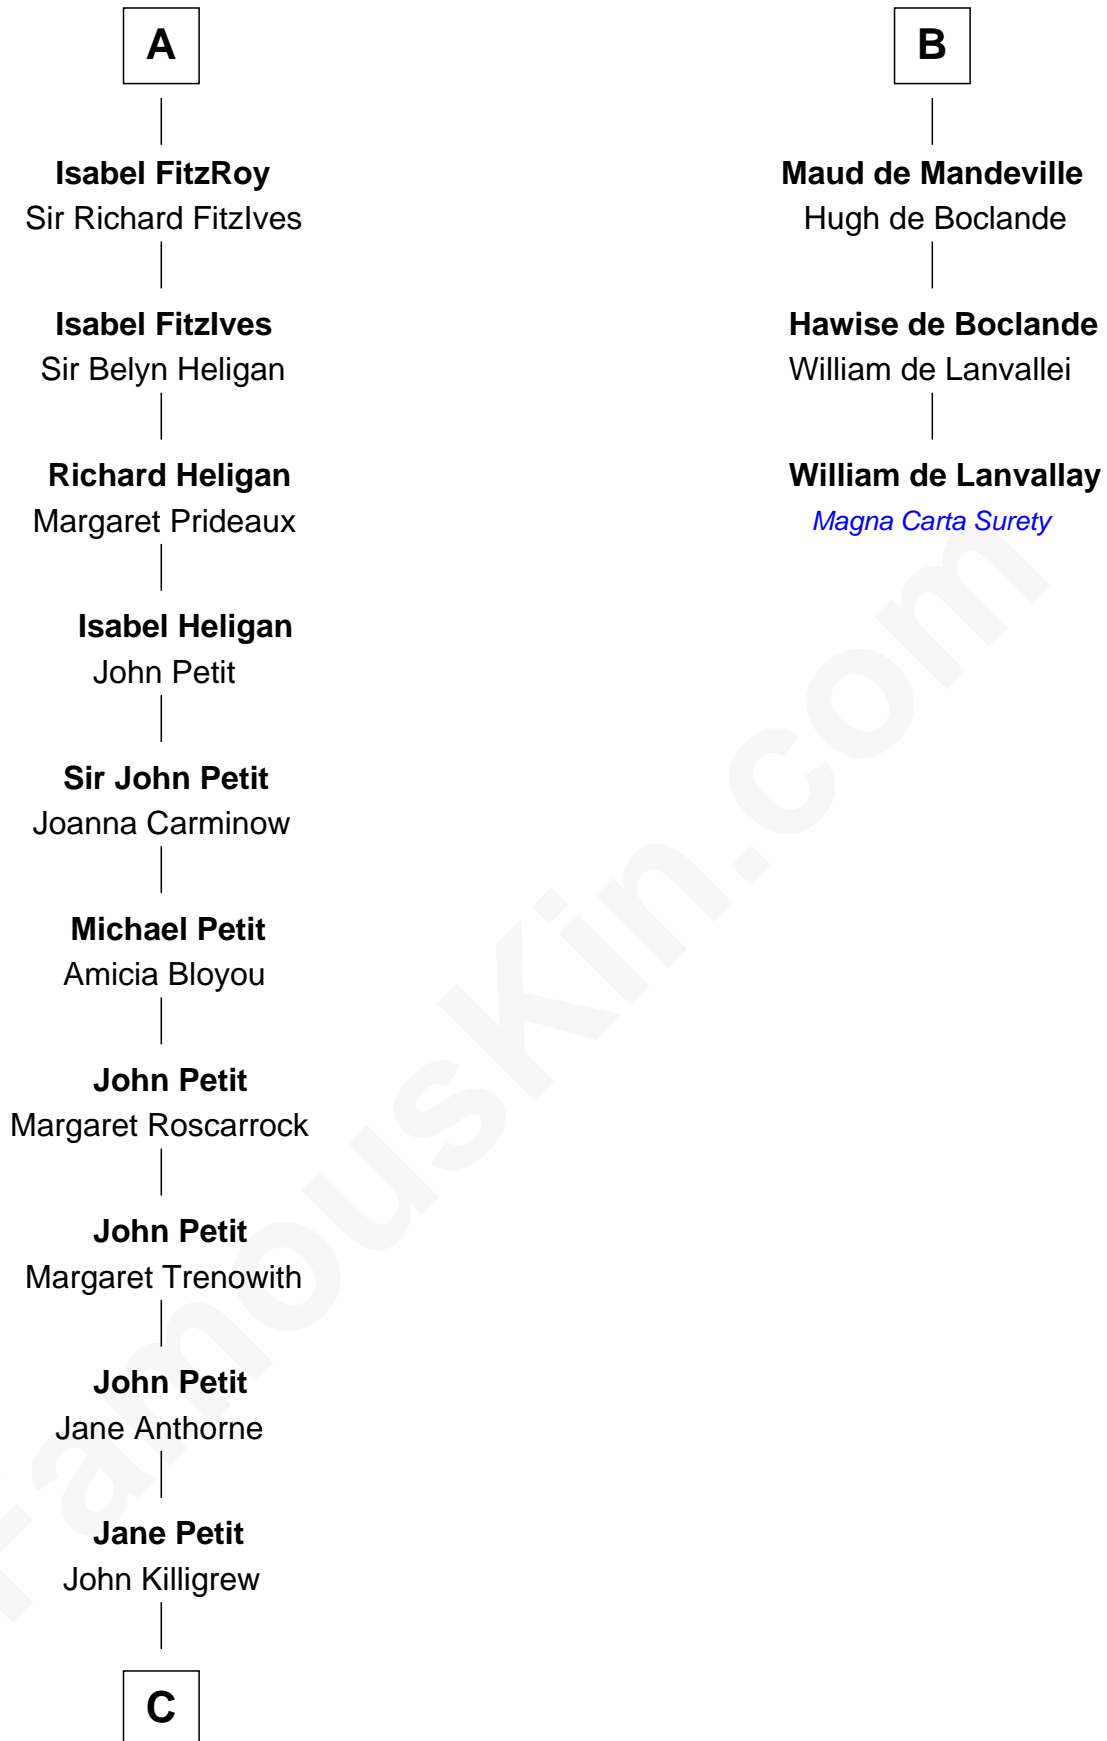

FamousKin.com

Relationship Chart of

Hugh Peter

(c1598 - 1660) Abigail or Defence passenger 1635

9th cousin 11 times removed of

William de Lanvallay
Magna Carta Surety

FamousKin.com