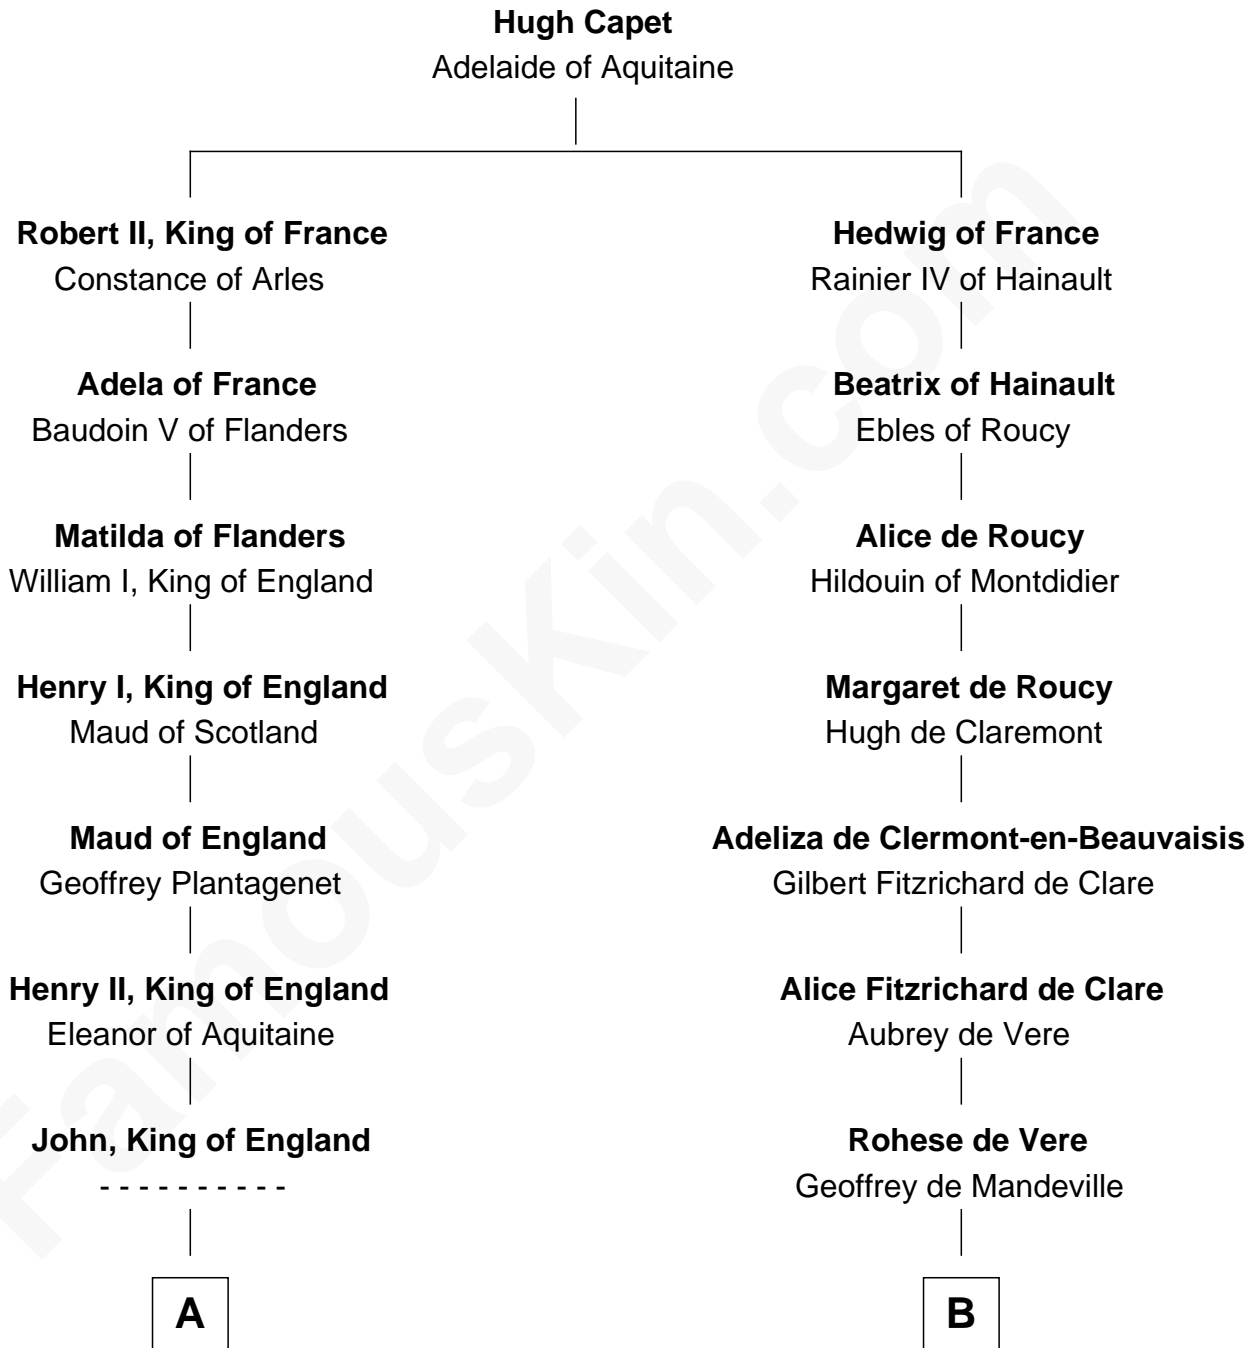

FamousKin.com

Relationship Chart of

Hugh Peter

(c1598 - 1660) Abigail or Defence passenger 1635

9th cousin 11 times removed of

William de Lanvallay
Magna Carta Surety

FamousKin.com