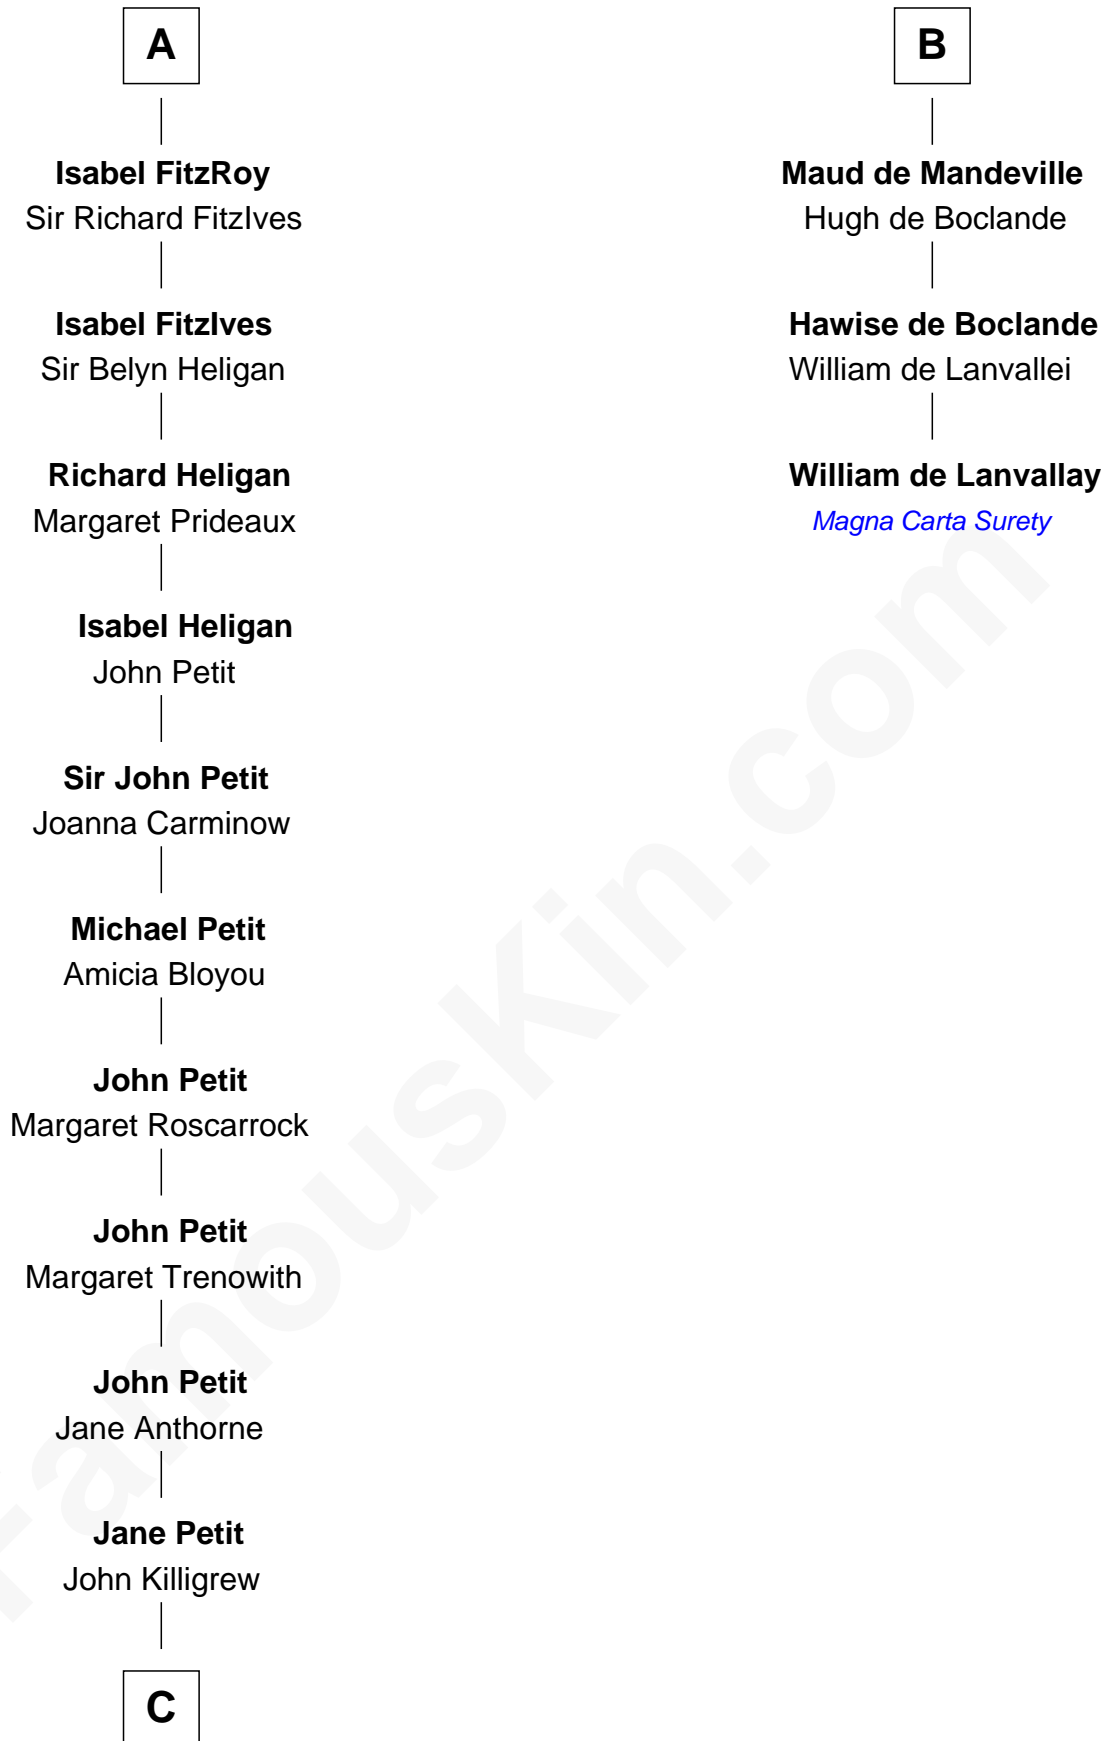

FamousKin.com

Relationship Chart of

Hugh Peter

(c1598 - 1660) Abigail or Defence passenger 1635

9th cousin 11 times removed of

William de Lanvallay
Magna Carta Surety

C

—
Elizabeth Killigrew

Thomas Treffry

—
John Treffry

Emilyn Tresithny

—
Martha Treffry

Thomas Dickwood alias Peter

—
Hugh Peter

Abigail or Defence passenger 1635

FamousKin.com