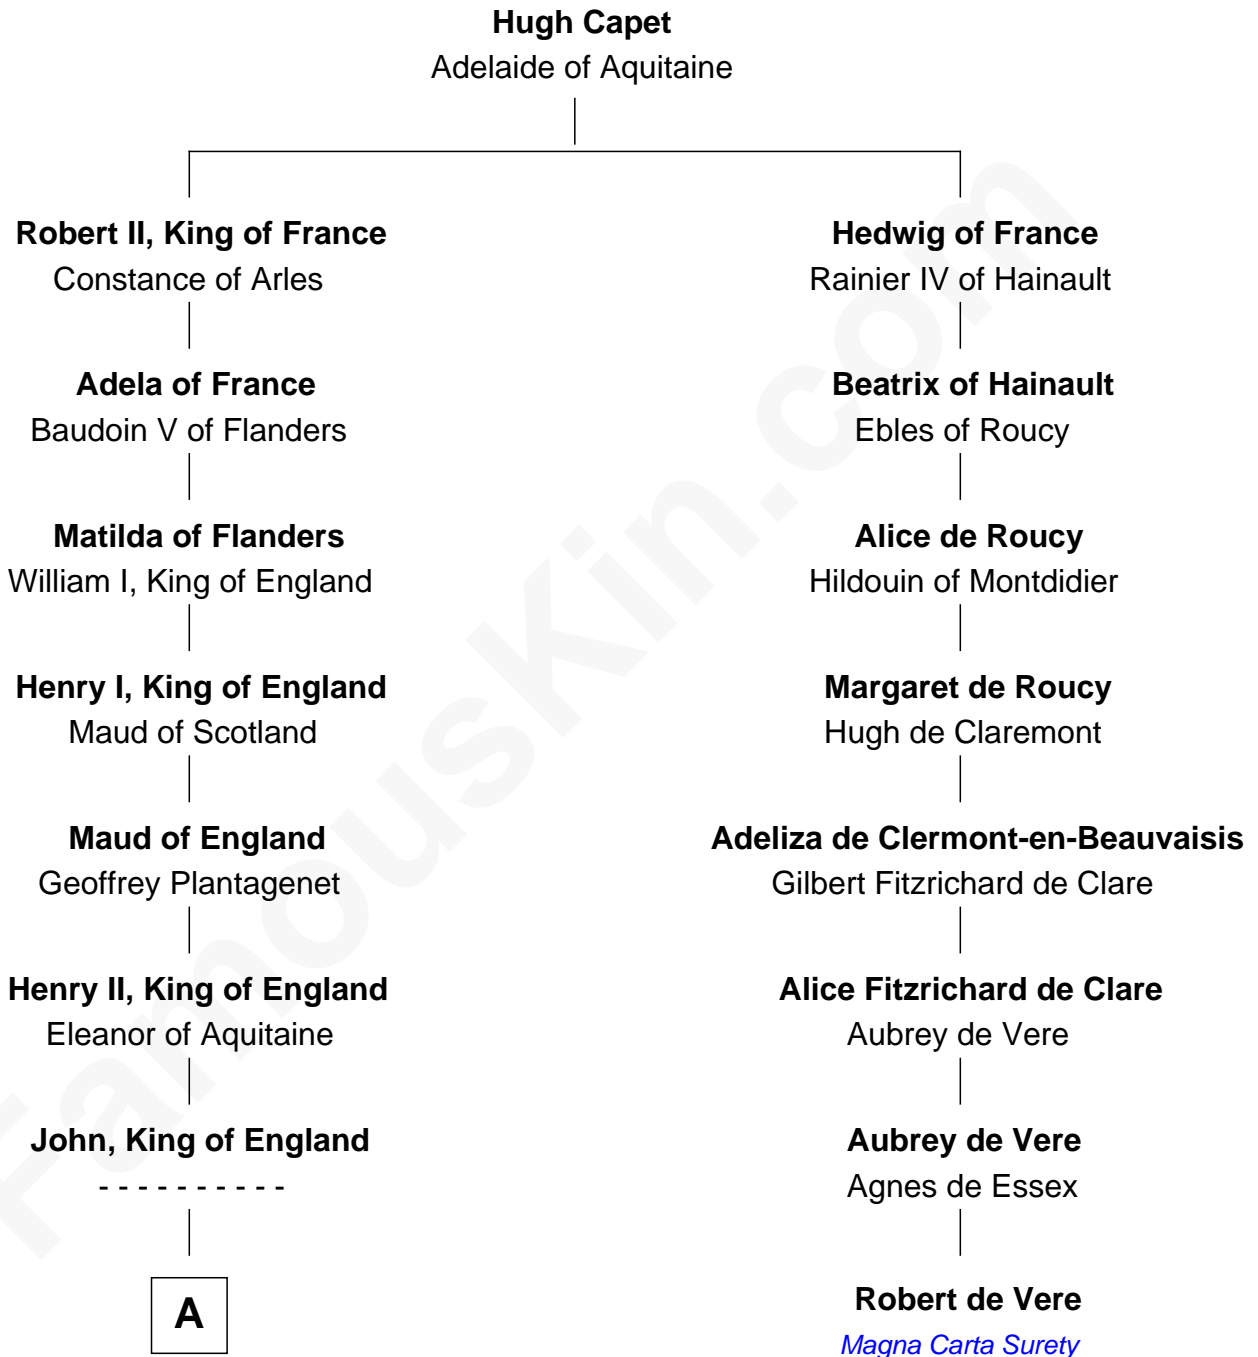

FamousKin.com

Relationship Chart of

Hugh Peter

(c1598 - 1660) Abigail or Defence passenger 1635

7th cousin 13 times removed of

Robert de Vere

Magna Carta Surety

B

—
Elizabeth Killigrew

Thomas Treffry

—
John Treffry

Emilyn Tresithny

—
Martha Treffry

Thomas Dickwood alias Peter

—
Hugh Peter

Abigail or Defence passenger 1635