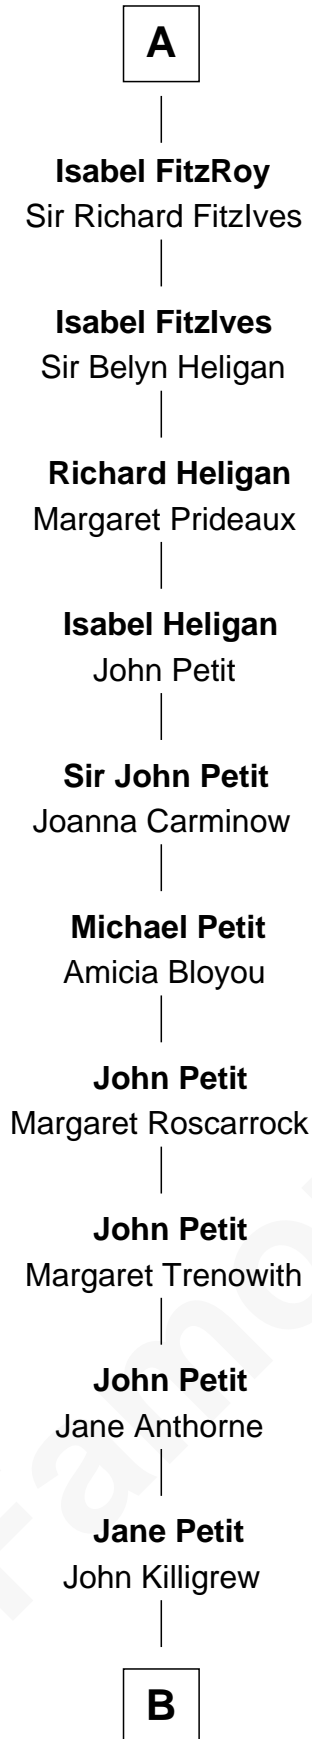

FamousKin.com

Relationship Chart of

Hugh Peter

(c1598 - 1660) Abigail or Defence passenger 1635

7th cousin 13 times removed of

Robert de Vere

Magna Carta Surety

B

—
Elizabeth Killigrew

Thomas Treffry

—
John Treffry

Emilyn Tresithny

—
Martha Treffry

Thomas Dickwood alias Peter

—
Hugh Peter

Abigail or Defence passenger 1635